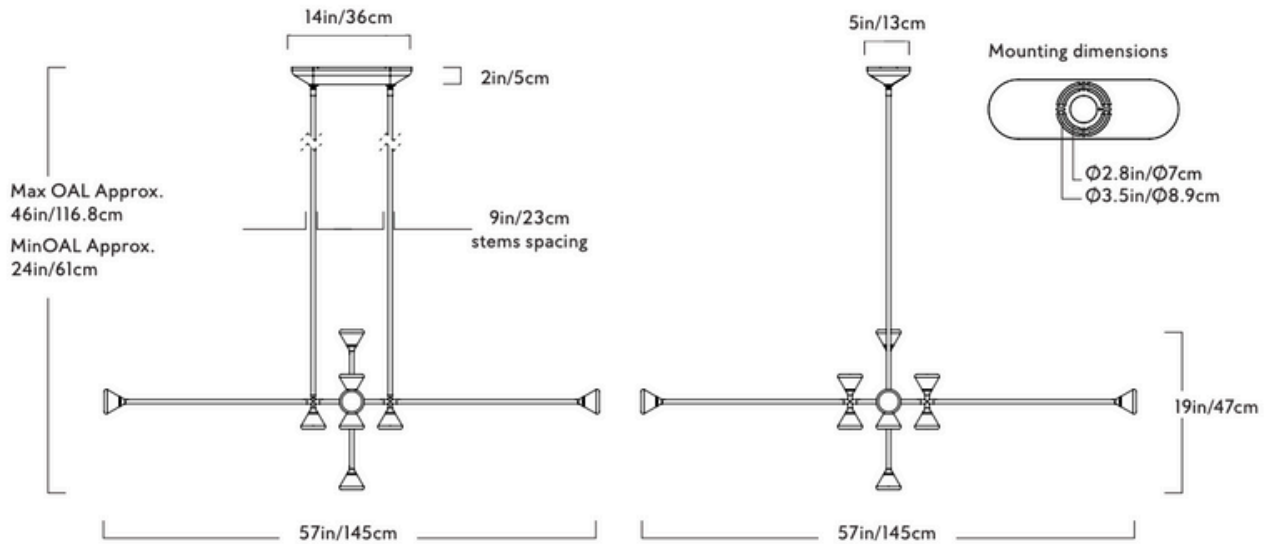

GARDE

Apollo

Series
Apollo

Product
Chandelier - 12 Lights

Dimensions
L 57in/145cm x W 57in/145cm x
H 46in/116.8cm

Weight
11.7lb / 5.3kg

Shipping Dimensions
L 51in/129cm x W 51in/129cm x
H 26in/66cm

Shipping Weight
63lb/29kg

Materials
Brass, Steel, Glass, White Oak

Chandelier - 12 Lights

Finishes/Colors
Matte black metal / Brushed brass detail,
Matte ivory metal / Brushed brass detail

Suspension
Two 1/2-inch diameter stems in matching metal finish. 35in length included. 72in length available for additional cost. Stems length can be adjusted on site.

Canopy
L 14in/36cm x W 5in/13cm x H 2in/5cm solid white-oak. Available in 2 coordinating finishes: Oxidized oak for Matte black and Brushed brass metal fixtures. Whitewashed oak for Matte ivory metal fixtures.

Driver located in the canopy

Fixture Mounting

Designed to be mounted on standard 4in. Electrical Box.
Two #8-32 screws included.
Additional mounting hardware provided for 240V versions.