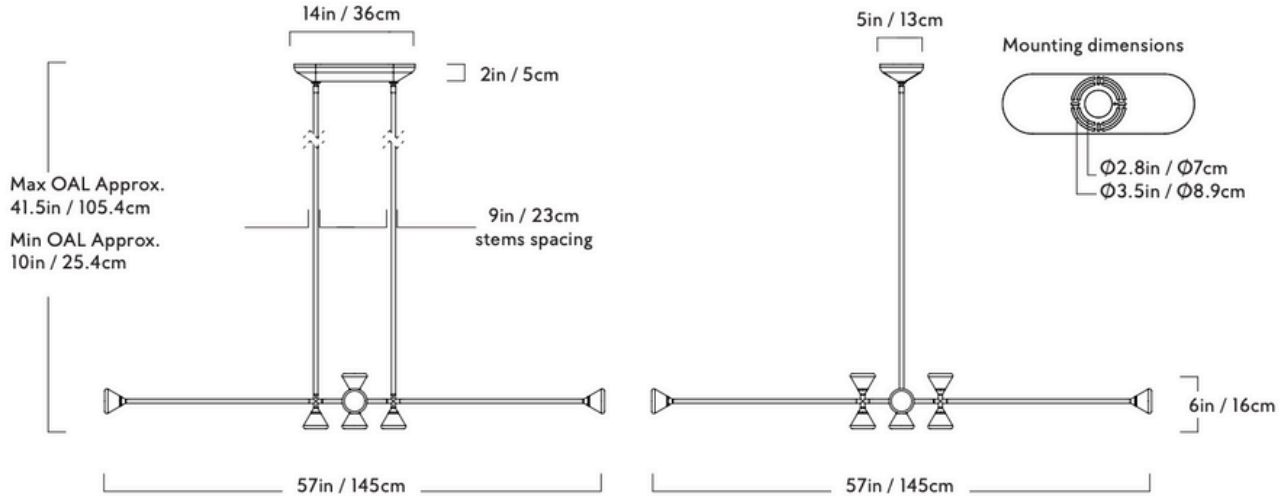

GARDE

Apollo

Chandelier - Horizontal - 10 Lights

Series

Apollo

Product

Chandelier - Horizontal - 10 Lights

Dimensions

L 57in / 145cm x W 57in / 145cm x
H 41.5in / 105.4cm

Weight

11.2lb / 5.1kg

Shipping Dimensions

L 51in / 129cm x W 51in / 129cm x
H 26in / 66cm

Shipping Weight

63lb / 29kg

Materials

Brass, Steel, Glass, White Oak

Finishes/Colors

Matte black metal / Brushed brass detail,
Matte ivory metal / Brushed brass detail

Suspension

Two 1/2-inch diameter stems in matching metal finish. 35in length included. 72in length available for additional cost. Stems length can be adjusted on site.

Canopy

L 14in / 36cm x W 5in / 13cm x H 2in / 5cm solid white-oak. Available in 2 coordinating finishes: Oxidized oak for Matte black and Brushed brass metal fixtures, Whitewashed oak for Matte ivory metal fixtures.