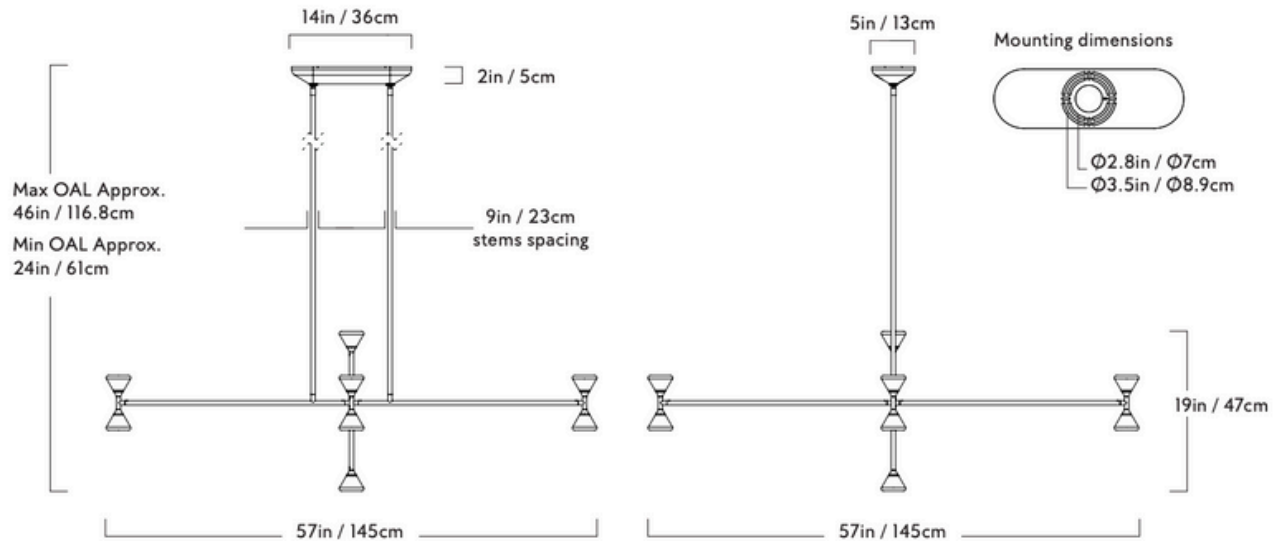

GARDE

Apollo

Series
Apollo

Product
Chandelier - Vertical - 10 Lights

Dimensions
L 57 in / 145cm x W 57 in / 145cm x
H 46 in / 116.8cm

Weight
11.7 lb / 5.3 kg

Shipping Dimensions
L 51 in / 129cm x W 51 in / 129cm x
H 26 in / 66cm

Shipping Weight
63lb / 29kg

Materials
Brass, Steel, Glass, White Oak

Chandelier - Vertical - 10 Lights

Finishes/Colors
Matte black metal / Brushed brass detail,
Matte ivory metal / Brushed brass detail

Suspension
Two 1/2-inch diameter stems in matching metal finish. 35in length included. 72in length available for additional cost. Stems length can be adjusted on site.

Canopy
L 14 in / 36cm x W 5 in / 13cm x
H 2 in / 5cm solid white-oak. Available in 2 coordinating finishes: Oxidized oak for Matte black and Brushed brass metal fixtures, Whitewashed oak for Matte ivory metal fixtures.

Ceiling Slope
0° - 10° mounting slope.
Up to 90° variable hang-straight available upon request.

Certifications
UL/cUL (120V)
CE (240V)

120V Illumination
Integrated LED
Wattage: 45 W
Lumens: 3,000 Lumens est.
Color Temperature: 2700 K, 90+ CRI
LED Lifetime: 50,000 Hours est.
Dimming: Triac, ELV or 0-10V