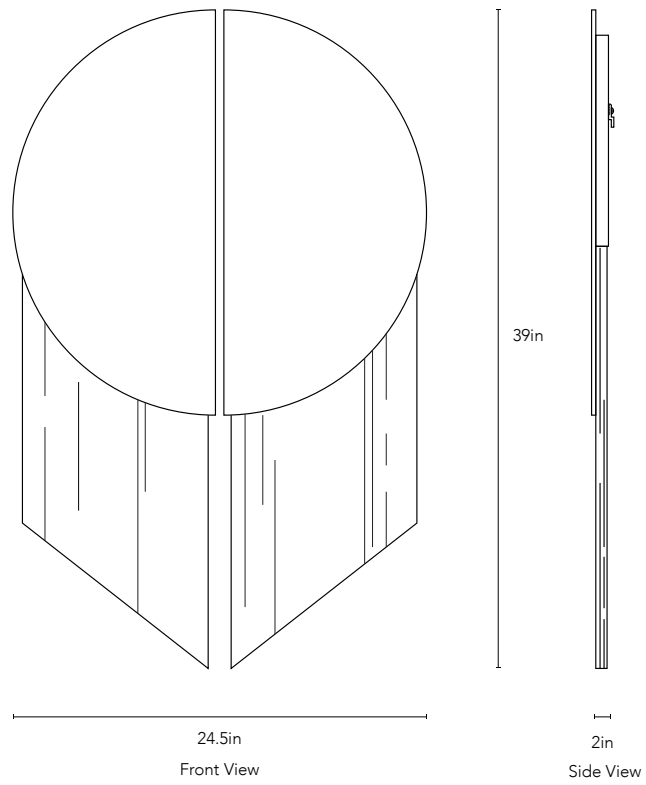

# Apollo Mirror

CLEAR

BRONZE

GREY

PEACH

BLACK

REGENY

ESSEX