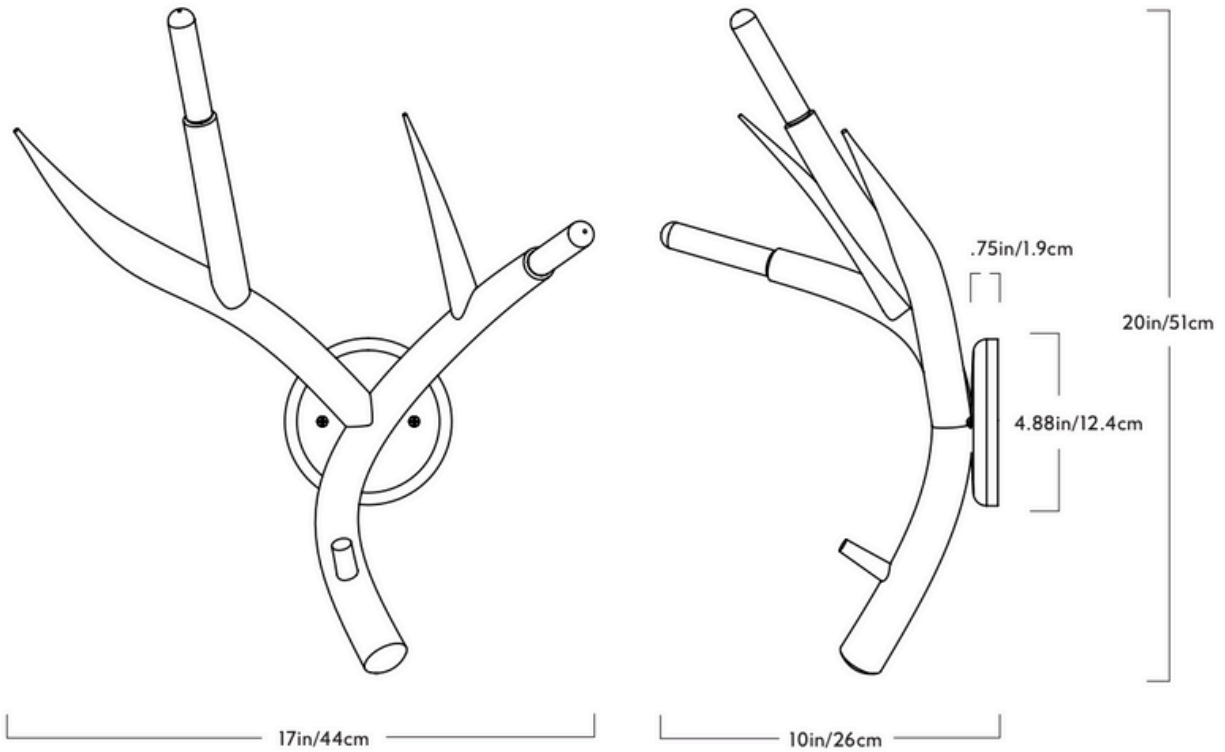

## Superordinate Antler Sconce

Series  
Superordinate Antler

Product  
Sconce

Dimensions  
H 20in/51cm x W 17in/44cm x  
D 10in/26cm

Weight  
2lb/1kg

Materials  
Ceramic

Colors  
White

Certifications  
UL, cUL (120V)  
CE/CB (240V)

### 120V Illumination

Socket: E17  
Bulb: 2 x 25 Watt T6½ intermediate  
base  
Wattage: 50 Watts  
Lumens: 340 Lumens est.  
Color Temperature: 2700K  
Bulb Lifetime: 50,000 hours est.  
Dimming: Triac and ELV

### 240V Illumination

Socket: E14  
Bulb: 2 x 18 Watt eco-halogen matte  
white candelabra base  
Wattage: 36 Watts  
Lumens: 400 Lumens est.  
Color Temperature: 2700K  
Bulb Lifetime: 50,000 hours est.  
Dimming: Triac and ELV