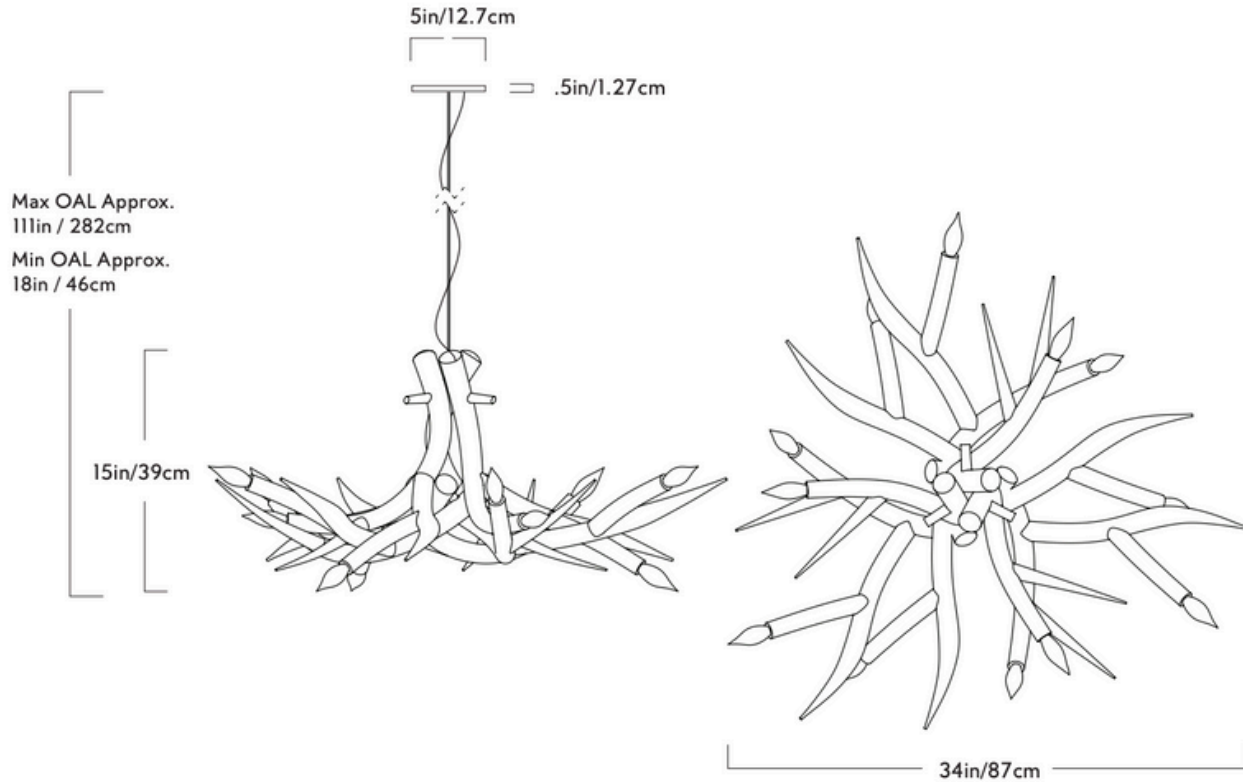

## Superordinate Antler

Series  
Superordinate Antler

Product  
Chandelier - 6 Antler

Dimensions  
Dia 34in/87cm x H 15in/39cm

Weight  
11lb/5kg

## Chandelier - 6 Antlers

Materials  
Ceramic

Colors  
White

Suspension  
Aircraft cable / 8-foot cord

Canopy  
5-inch white canopy

Certifications  
UL, cUL (120V)  
CE/CB (240V)

### R&H LED Bulb (120V)

Socket: E12  
Bulb: 12 x 1.5 Watt Frosted flame tip  
Wattage: 18 Watts  
Lumens: 2700 Lumens est.  
Color Temperature: 2700K  
LED Lifetime: 50,000 hours est.  
Dimming: Triac and ELV

### R&H LED Bulb (240V)

Socket: E14  
Bulb: 12 x 1.5 Watt Frosted flame tip  
Wattage: 18 Watts  
Lumens: 2700 Lumens est.  
Color Temperature: 2700K  
LED Lifetime: 50,000 hours est.  
Dimming: Triac and ELV