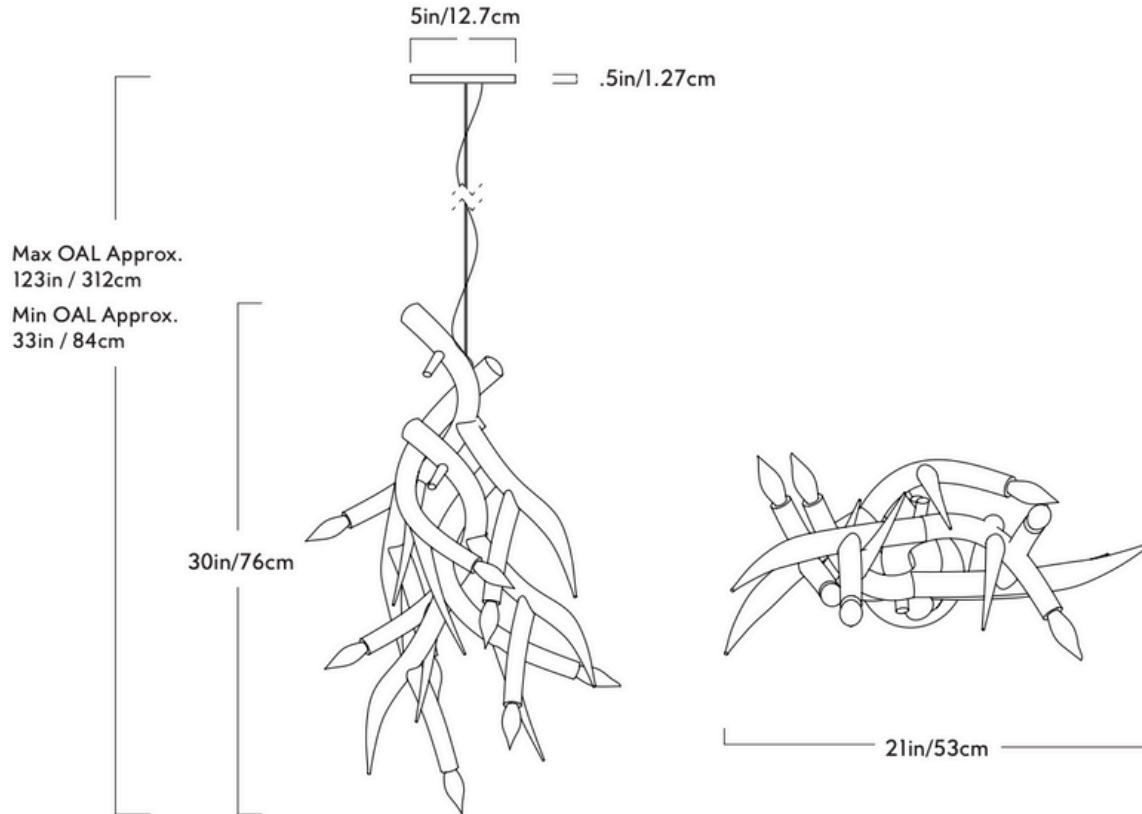

GARDE

Superordinate Antler

Series

Superordinate Antler

Product

Chandelier - 4 Antler

Dimensions

Dia 21in/53cm x H 30in/76cm

Weight

9lb/4kg

Chandelier - 4 Antlers

Materials

Ceramic

Colors

White

Suspension

Aircraft cable / 8-foot cord

Canopy

5-inch white canopy

Certifications

UL, cUL (120V)
CE/CB (240V)

R&H LED Bulb (120V)

Socket: E12

Bulb: 8 x 1.5 Watt Frosted flame tip

Wattage: 12 Watts

Lumens: 1800 Lumens est.

Color Temperature: 2700K

LED Lifetime: 50,000 hours est.

Dimming: Triac and ELV

R&H LED Bulb (240V)

Socket: E14

Bulb: 8 x 1.5 Watt Frosted flame tip