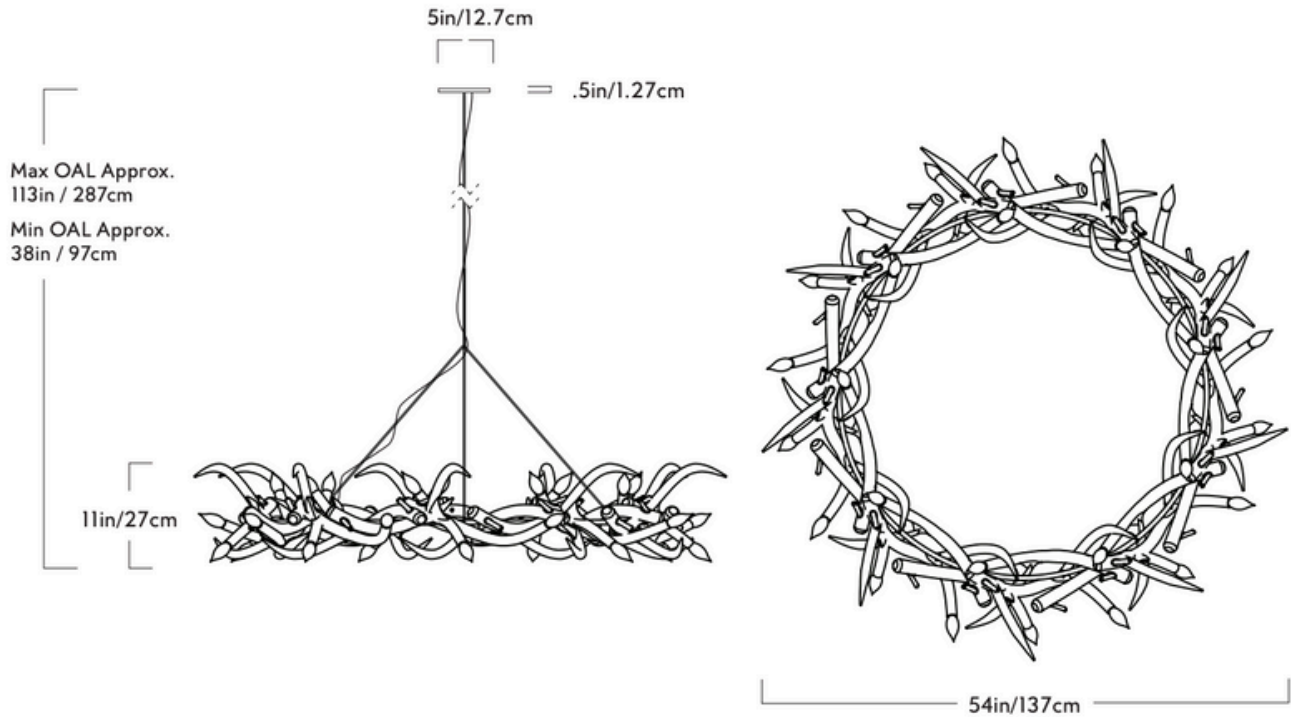

GARDE

Superordinate Antler

Series

Superordinate Antler

Product

Chandelier - 27 Antler Ring

Dimensions

Dia 54in/137cm x H 11in/27cm

Weight

50lb/23kg

Chandelier - 27 Antler Ring

Materials

Ceramic

Colors

White

Suspension

Aircraft cable / 8-foot cord

Canopy

5-inch white canopy

Certifications

UL, cUL (120V)

CE/CB (240V)

R&H LED Bulb (120V)

Socket: E17

Bulb: 27 x 1.5 Watt Frosted flame tip

Wattage: 40.5 Watts

Lumens: 6200 Lumens est.

Color Temperature: 2700K

LED Lifetime: 50,000 hours est.

Dimming: Triac and ELV

R&H LED Bulb (240V)

Socket: E14