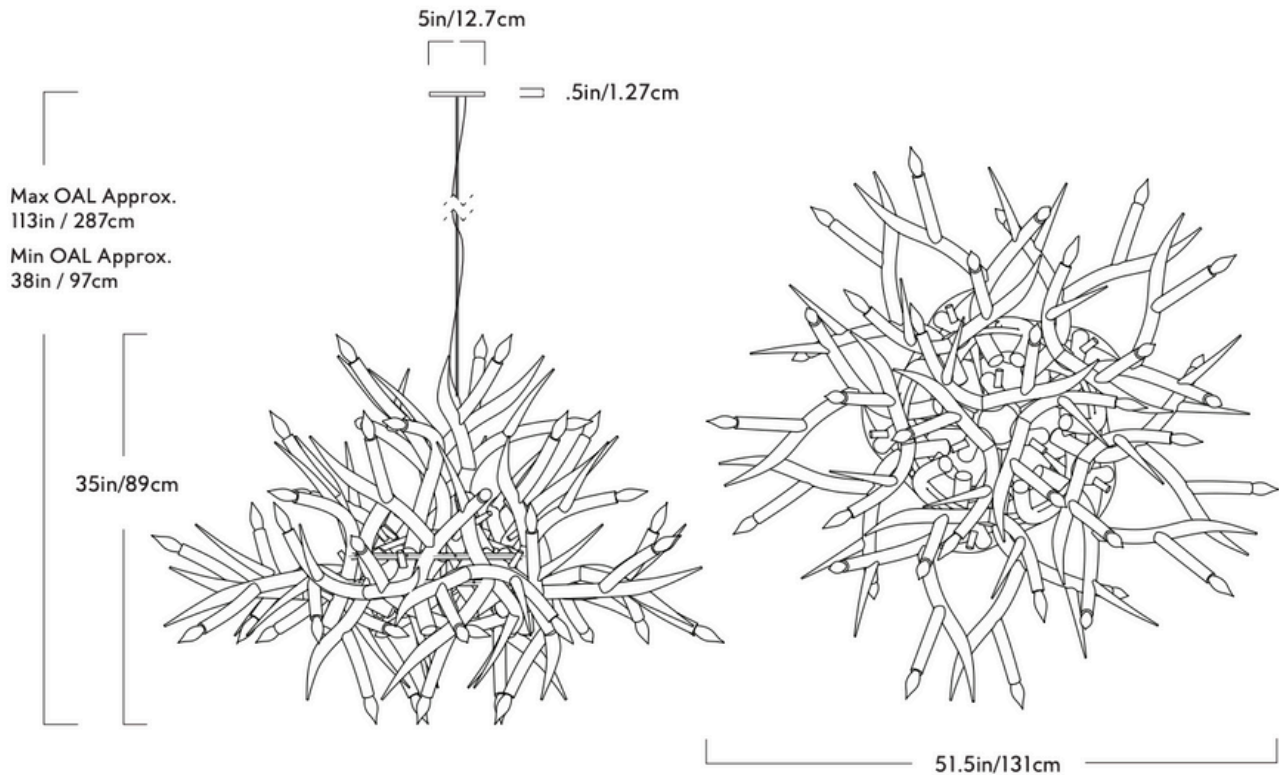

GARDE

Superordinate Antler

Series
Superordinate Antler

Product
Chandelier - 24 Antler

Dimensions
Dia 51.5in/131cm x H 35in/89cm

Weight
44lb/20kg

Chandelier - 24 Antlers

Materials
Ceramic

Colors
White

Suspension
Aircraft cable / 8-foot cord

Canopy
5-inch white canopy

Certifications
UL, cUL (120V)
CE/CB (240V)

R&H LED Bulb (120V)

Socket: E12
Bulb: 48 x 1.5 Watt Frosted flame tip
Wattage: 72 Watts
Lumens: 11,000 Lumens est.
Color Temperature: 2700K
LED Lifetime: 50,000 hours est.
Dimming: Triac and ELV

R&H LED Bulb (240V)

Socket: E14
Bulb: 48 x 1.5 Watt Frosted flame tip
Wattage: 72 Watts
Lumens: 11,000 Lumens est.
Color Temperature: 2700K
LED Lifetime: 50,000 hours est.
Dimming: Triac and ELV