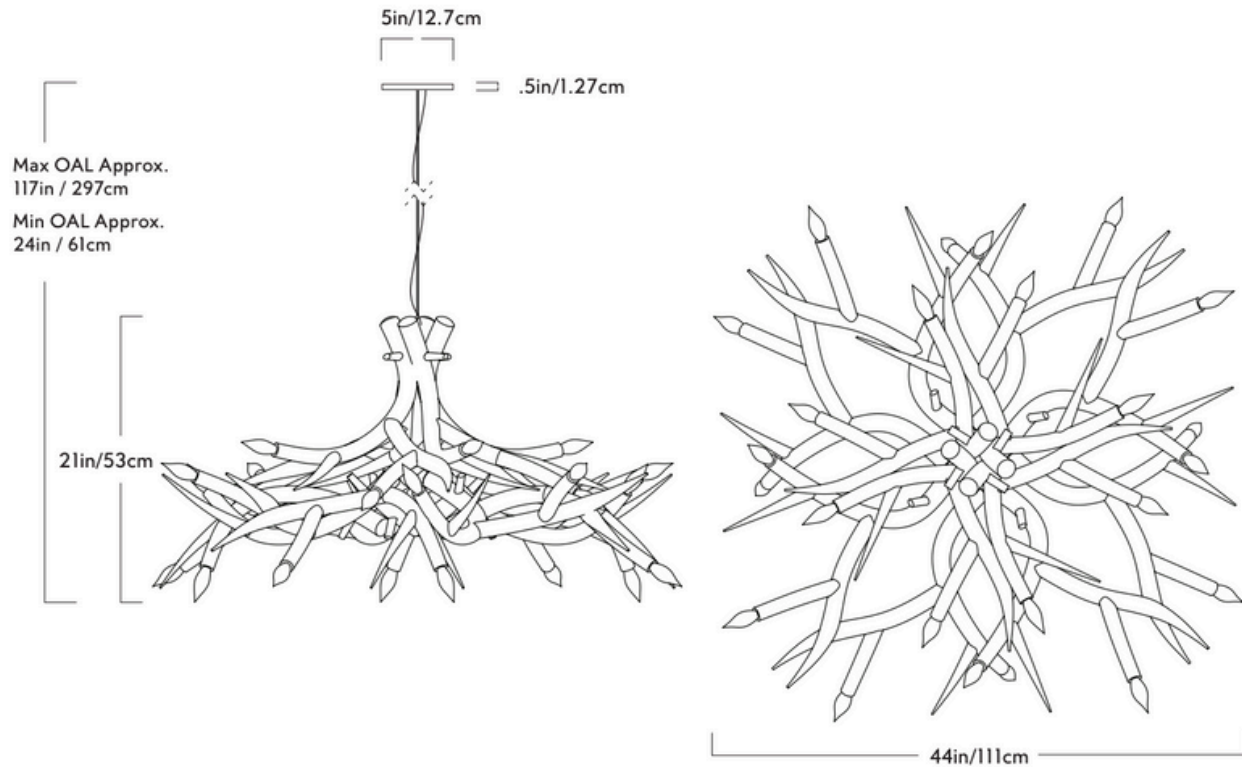

GARDE

Superordinate Antler

Series
Superordinate Antler

Product
Chandelier - 12 Antler

Dimensions
Dia 44in/111cm x H 21in/53cm

Weight
22lb/10kg

Chandelier - 12 Antlers

Materials
Ceramic

Colors
White

Suspension
Aircraft cable / 8-foot cord

Canopy
5-inch white canopy

Certifications
UL, cUL (120V)
CE/CB (240V)

R&H LED Bulb (120V)

Socket: E12
Bulb: 24 x 1.5 Watt Frosted flame tip
Wattage: 36 Watts
Lumens: 5,500 Lumens est.
Color Temperature: 2700K
LED Lifetime: 50,000 hours est.
Dimming: Triac and ELV

R&H LED Bulb (240V)

Socket: E14
Bulb: 24 x 1.5 Watt Frosted flame tip
Wattage: 36 Watts
Lumens: 5,500 Lumens est.
Color Temperature: 2700K
LED Lifetime: 50,000 hours est.
Dimming: Triac and ELV