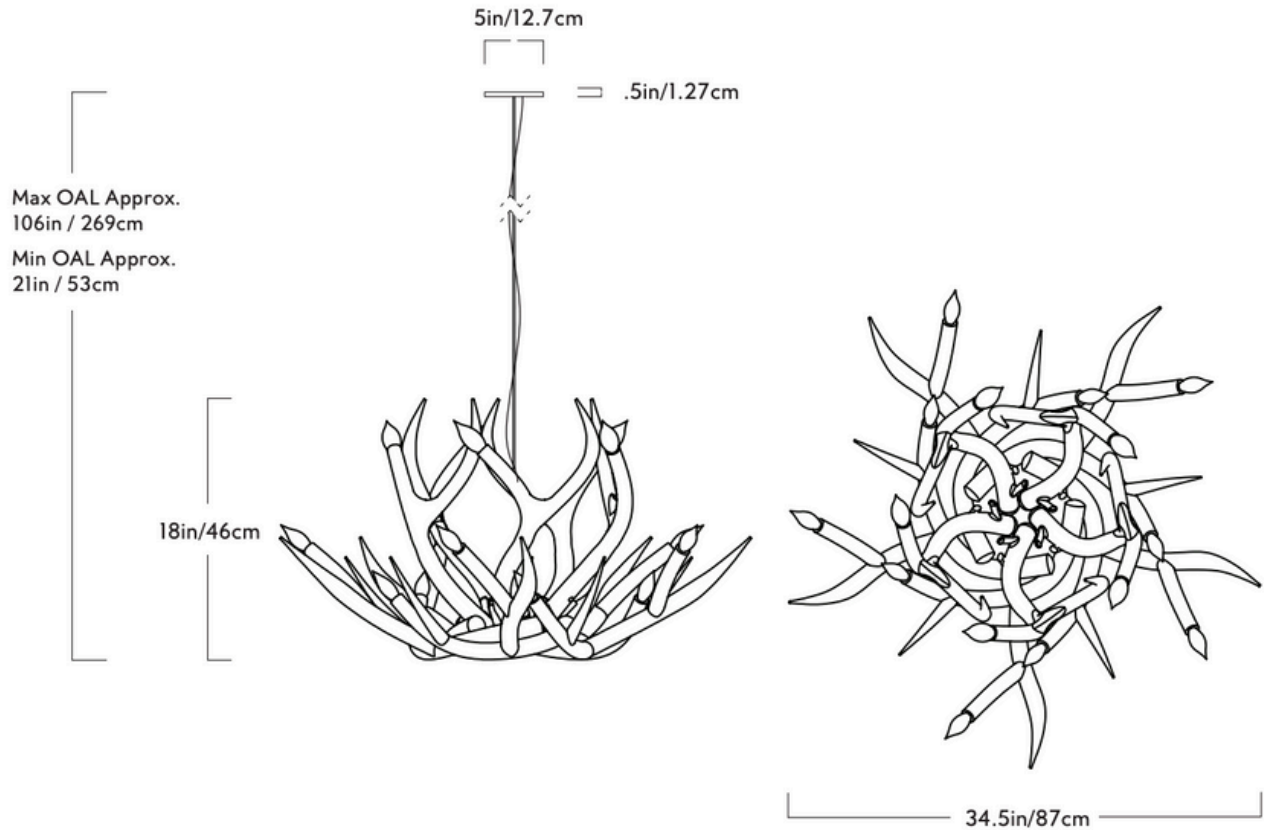

GARDE

Superordinate Antler

Series
Superordinate Antler

Product
Chandelier - 10 Antler

Dimensions
Dia 34.5in/87cm x H 18in/46cm

Weight
14lb/6.4kg

Chandelier - 10 Antlers

Materials
Ceramic

Colors
White

Suspension
Aircraft cable / 8-foot cord

Canopy
5-inch white canopy

Certifications
UL, cUL (120V)
CE/CB (240V)

R&H LED Bulb (120V)

Socket: E12

Bulb: 20 x 1.5 Watt Frosted flame tip

Wattage: 30 Watts

Lumens: 4600 Lumens est.

Color Temperature: 2700K

LED Lifetime: 50,000 hours est.

Dimming: Triac and ELV

R&H LED Bulb (240V)

Socket: E14

Bulb: 20 x 1.5 Watt Frosted flame tip

Wattage: 30 Watts

Lumens: 4600 Lumens est.

Color Temperature: 2700K

LED Lifetime: 50,000 hours est.

Dimming: Triac and ELV