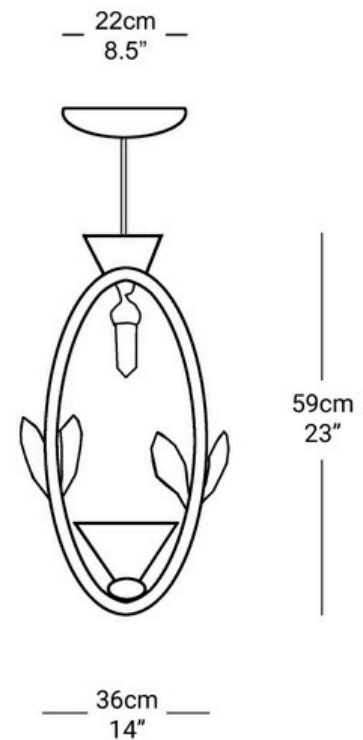

GARDE

AMBERLEY LANTERN

The Amberley Lantern showcases Martin's distinctive handcrafted style, interweaving references to classical English heritage, natural flora and simple sculpted modernity. Especially suited to hallways and dining-kitchens, the Amberley lantern is available in plaster white and dark bronze, with custom colour options for your projects on request.

Dimensions

Height 59cm 23"
Diameter 36cm 13"
Weight 5Kg 11lbs

Finishes

White plaster, bronze. Custom colours available on request.

Materials

Hand-cast Jesmonite, natural quartz crystal.

Dimming

Yes

Lamping

E12 LED Golfball Max 12W 120V

Handmade in England