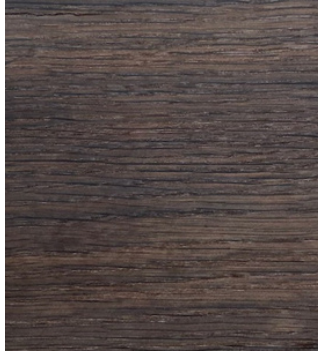

KANA OBJECTS FINISH OPTIONS

NATURAL OAK

SMOKED OAK

SWAMP OAK

SWAMP OAK LIGHT