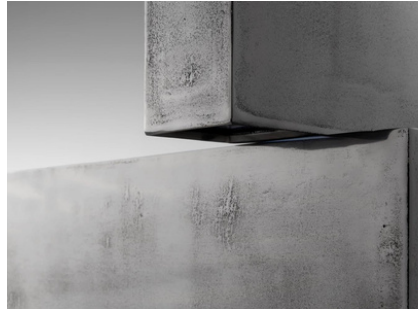

POLISHED ALUMINUM