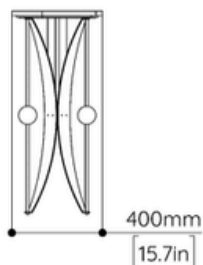

SPECIFICATION SHEET

V3.0

ALTUS HALL TABLE 1800

DESCRIPTION

Altus Table is inspired by Francisco Sobrino's optical art sculptures of the late 20th Century, as well as Arts & Crafts architecture.

MATERIALS

Brass, Aluminium (substrate under stone), Four Seasons Quartzite (stone)

DIMENSIONS

Length: 1800mm (70.9")
Depth: 400mm (15.7")
Height: 900mm (35.4")

WEIGHT

60kg (132.3lbs)

STANDARD FINISHES

Blonde Brass, Aged Brass, Dark Bronze (these finishes are waxed)

CUSTOM SURFACE FINISHES

Clear enamel & powder coated finishes available on request (Add 10%)

MAINTENANCE

All LOST PROFILE metal surfaces are waxed. These metal surfaces are designed to age and patinate.

Clear enamel coating is available on request.

Enamelling does not stop the patination process, it just slows the process down.

PRICING & LEAD TIMES

Please contact us or your nearest LOST PROFILE representative for current pricing and lead times.