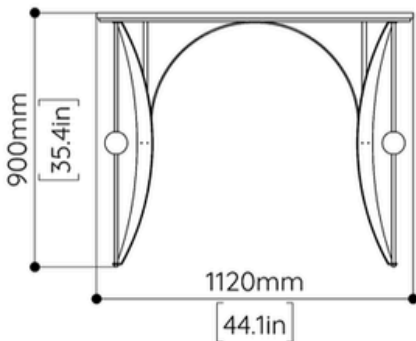

SPECIFICATION SHEET

V3.0

ALTUS HALL TABLE 1120

DESCRIPTION

Altus Table is inspired by Fransisco Sobrino's optical art sculptures of the late 20th Century, as well as Arts & Crafts architecture.

MATERIALS

Brass, Aluminium (substrate under stone), Four Seasons Quartzite (stone)

DIMENSIONS

Length: 1120mm (44.1")
Depth: 380mm (15.0")
Height: 900mm (35.4").

WEIGHT

40kg (88.2lbs)

STANDARD FINISHES

Blonde Brass, Aged Brass, Dark Bronze (these finishes are waxed)

CUSTOM SURFACE FINISHES

Clear enamel & powder coated finishes available on request (Add 10%)

MAINTENANCE

All LOST PROFILE metal surfaces are waxed. These metal surfaces are designed to age and patinate.

Clear enamel coating is available on request.

Enamelling does not stop the patination process, it just slows the process down.

PRICING & LEAD TIMES

Please contact us or your nearest LOST PROFILE representative for current pricing and lead times.