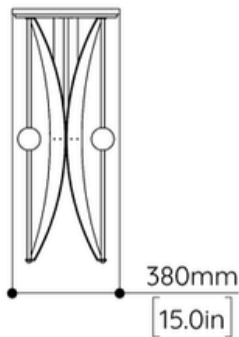

SPECIFICATION SHEET

V3.0

ALTUS HALL TABLE 1120

DESCRIPTION

Altus Table is inspired by Fransisco Sobrino's optical art sculptures of the late 20th Century, as well as Arts & Crafts architecture.

MATERIALS

Brass, Aluminium (substrate under stone), Four Seasons Quartzite (stone)

DIMENSIONS

Length: 1120mm (44.1")
Depth: 380mm (15.0")
Height: 900mm (35.4").

WEIGHT

40kg (88.2lbs)

STANDARD FINISHES

Blonde Brass, Aged Brass, Dark Bronze (these finishes are waxed)

CUSTOM SURFACE FINISHES

Clear enamel & powder coated finishes available on request (Add 10%)

MAINTENANCE

All LOST PROFILE metal surfaces are waxed. These metal surfaces are designed to age and patinate.

Clear enamel coating is available on request.

Enamelling does not stop the patination process, it just slows the process down.

PRICING & LEAD TIMES

Please contact us or your nearest LOST PROFILE representative for current pricing and lead times.