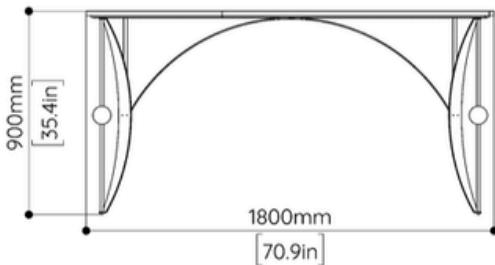

SPECIFICATION SHEET

V3.0

ALTUS HALL TABLE 1800

DESCRIPTION

Altus Table is inspired by Francisco Sobrino's optical art sculptures of the late 20th Century, as well as Arts & Crafts architecture.

MATERIALS

Brass, Aluminium (substrate under stone), Four Seasons Quartzite (stone)

DIMENSIONS

Length: 1800mm (70.9")
Depth: 400mm (15.7")
Height: 900mm (35.4")

WEIGHT

60kg (132.3lbs)

STANDARD FINISHES

Blonde Brass, Aged Brass, Dark Bronze (these finishes are waxed)

CUSTOM SURFACE FINISHES

Clear enamel & powder coated finishes available on request (Add 10%)

MAINTENANCE

All LOST PROFILE metal surfaces are waxed. These metal surfaces are designed to age and patinate.

Clear enamel coating is available on request.

Enamelling does not stop the patination process, it just slows the process down.

PRICING & LEAD TIMES

Please contact us or your nearest LOST PROFILE representative for current pricing and lead times.