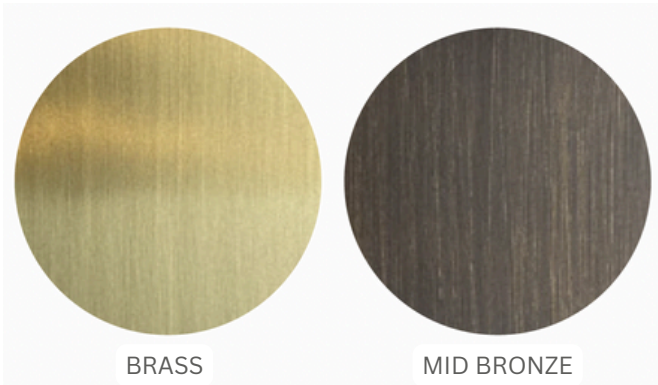

SATIN NICKEL

BLACK ELECTROPLATE

BRASS

MID BRONZE

BLACK POWDERCOAT

WHITE POWDERCOAT

CLEAR

GREY

SMOKE

SNOW

DRUNKEN EMERALD