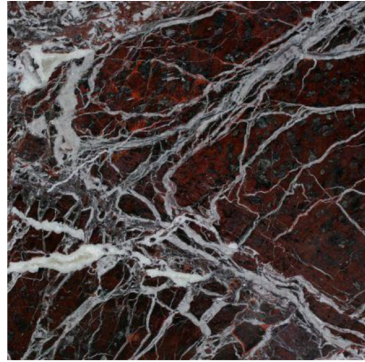

28

42

35

28

55

35

ORG.517.005.B.HY
brushed grey elm / oiled matt

Rosso Levante