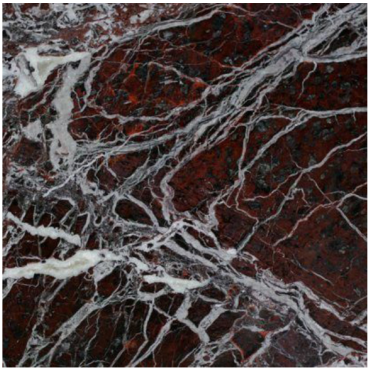

CH.044.005.B
brushed oak / matt

CH.107.005.B
brushed oak / matt

CH.762.005.B
smoked brushed oak / matt

CH.841.005.B
brushed oak / matt

CH.177.005.B
brushed oak / matt

CH.853.005.B
brushed oak / matt

CH.892.005.B
brushed oak / matt

Roman, natural-filled

Black & Gold

Rosso Levanto