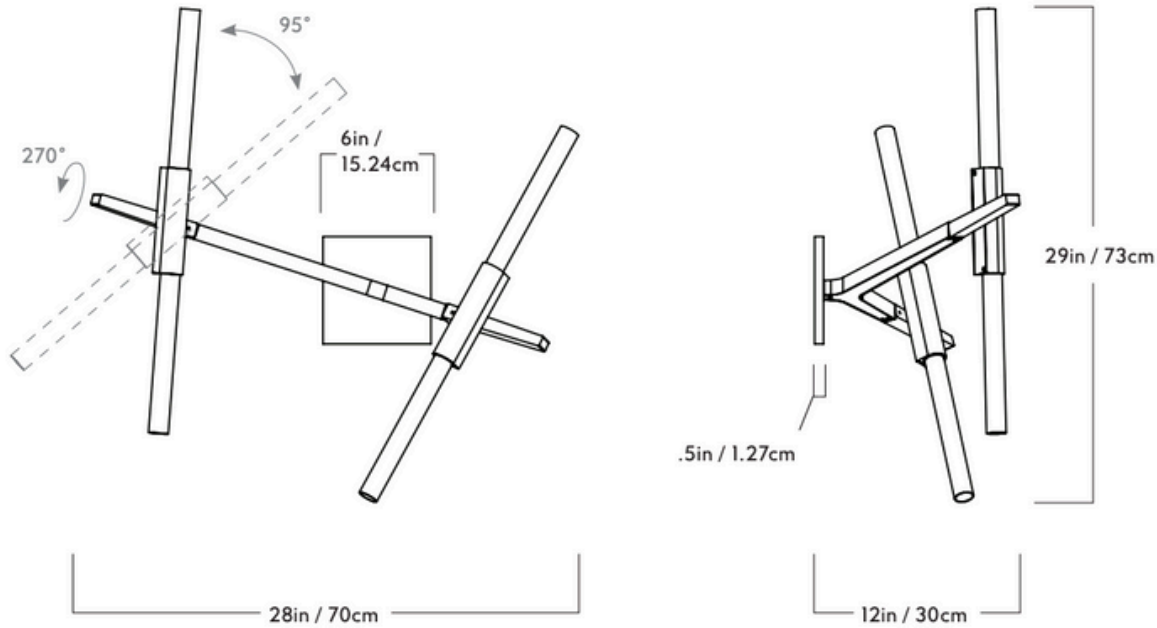

GARDE

Agnes

Sconce - 4 Lights

Series
Agnes

Product
Sconce - 4 Lights

Dimensions
H 29in / 73cm x W 28in / 70cm x
D 12in / 30cm

Weights
8lb / 3.5kg

Materials
Machined aluminum, glass

Finishes
Black, bronze, polished nickel,
brushed brass

Back Plate
6-inch square in matching metal finish

Adjustable Socket Cup
Up to 95° tilt

Adjustable Tip Rotation
Up to 270° rotation

Certifications
UL, cUL(120V)
CE, CB(240V)

Fixture Mounting
Designed to be mounted on standard
4in. Electrical Box.
Two #8-32 screws included.
Additional mounting hardware provided
for 240V versions.