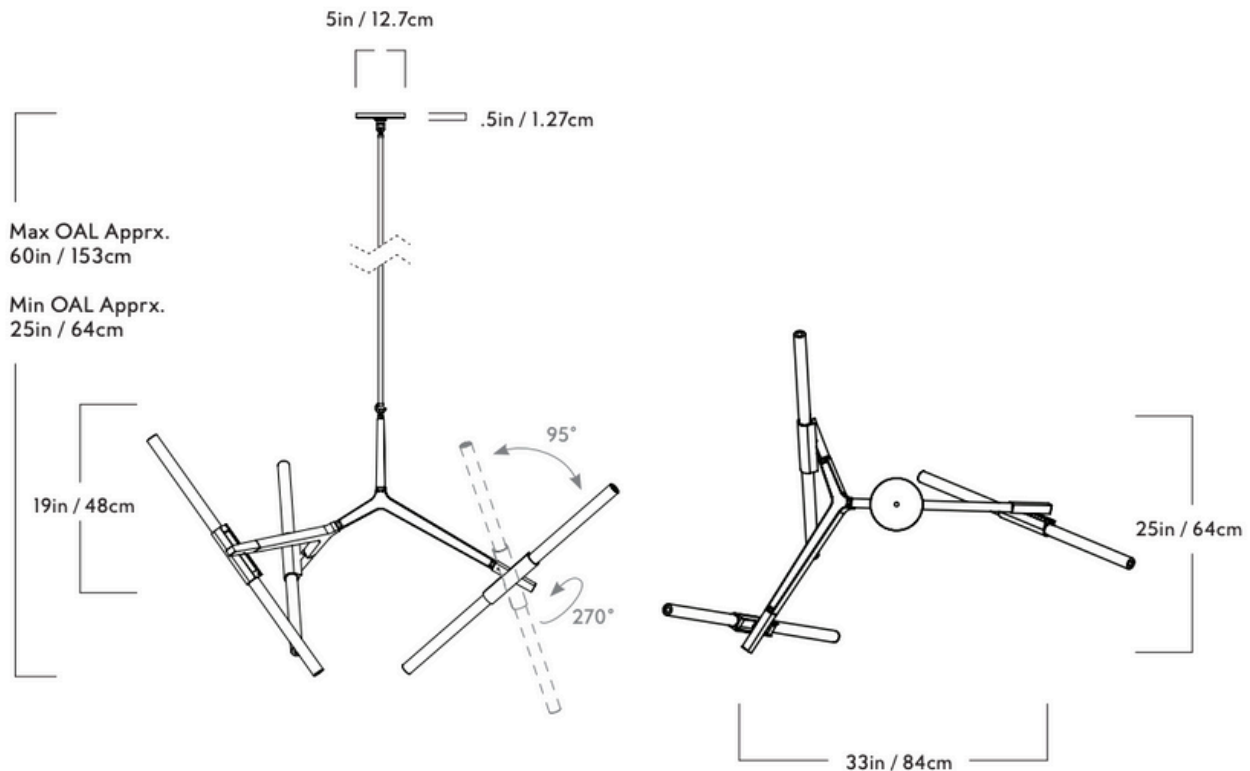

GARDE

Agnes

Chandelier - 6 Lights

Series
Agnes

Product
Chandelier - 6 Lights

Dimensions
L 33in / 84cm x W 25in / 64cm x
H 19in / 48cm

Weight
5.5lb / 2.5kg

Materials
Machined aluminum, glass

Finishes
Black, bronze, polished nickel,
brushed brass

Suspension
½-inch aluminum stem in matching
metal finish. Ships with 35-inch length
included with lamp. 72-inch length
available for additional cost.
Stem length can be adjusted on site.

Canopy
5-inch round in matching metal finish

Ceiling Slope
0° - 90° mounting slope.

Adjustable Socket Cup
Up to 95° tilt

Adjustable Tip Rotation
Up to 270° rotation

Certifications
UL, cUL(120V)
CE, CB(240V)

Fixture Mounting
Designed to be mounted on standard
4in. Electrical Box.
Two #8-32 screws included.
Additional mounting hardware provided
for 240V versions.