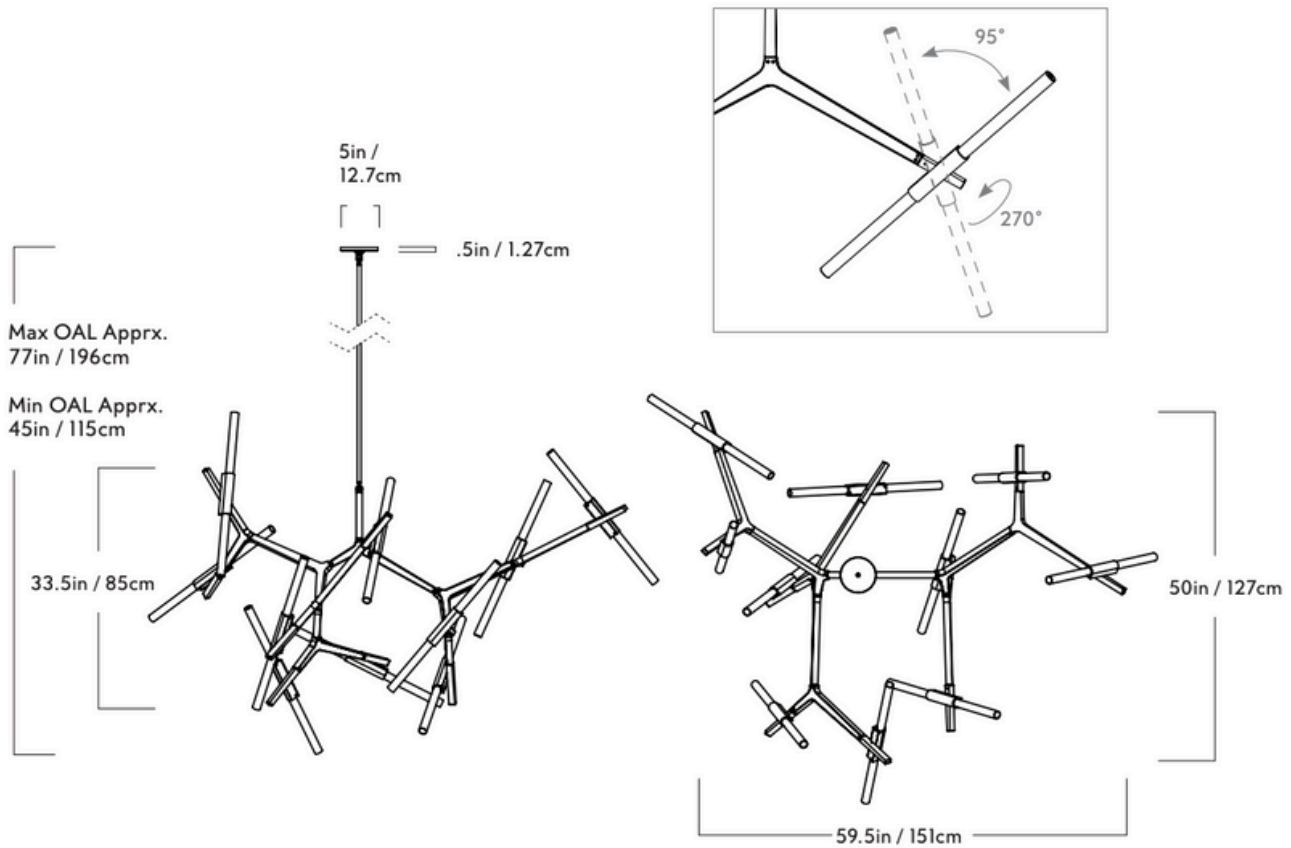

GARDE

Agnes

Chandelier - 20 Lights

Series

Agnes

Product

Chandelier - 20 Lights

Dimensions

L 59.5in / 151cm x W 50in / 127cm x H 33.5in/85cm

Weight

18lb / 8kg

Materials

Machined aluminum, glass

Finishes

Black, bronze, polished nickel, brushed brass

Suspension

½-inch aluminum stem in matching metal finish. Ships with 35-inch length included with lamp. 72-inch length available for additional cost. Stem length can be adjusted on site.

Canopy

5-inch round in matching metal finish

Ceiling Slope

0° - 90° mounting slope.

Adjustable Socket Cup

Up to 95° tilt

Adjustable Tip Rotation

Up to 270° rotation

Certifications

UL, cUL(120V)
CE, CB(240V)

R&H LED Bulb (120V)

Socket: G9
Bulb: 20 x 3 Watt LED
Wattage: 60 Watts
Lumens: 2000 Lumens est.
Color Temperature: 2700K
CRI: 90+
Bulb Lifetime: 50,000 Hours est.
Dimming: TRIAC, ELV

R&H LED Bulb (240V)

Socket: G9
Bulb: 20 x 3 Watt LED
Wattage: 60 Watts
Lumens: 2000 Lumens est.
Color Temperature: 2700K
CRI: 90+
Bulb Lifetime: 50,000 Hours est.
Dimming: TRIAC, ELV

Fixture Mounting

Designed to be mounted on standard 4in. Electrical Box.
Two #8-32 screws included.
Additional mounting hardware provided for 240V versions.