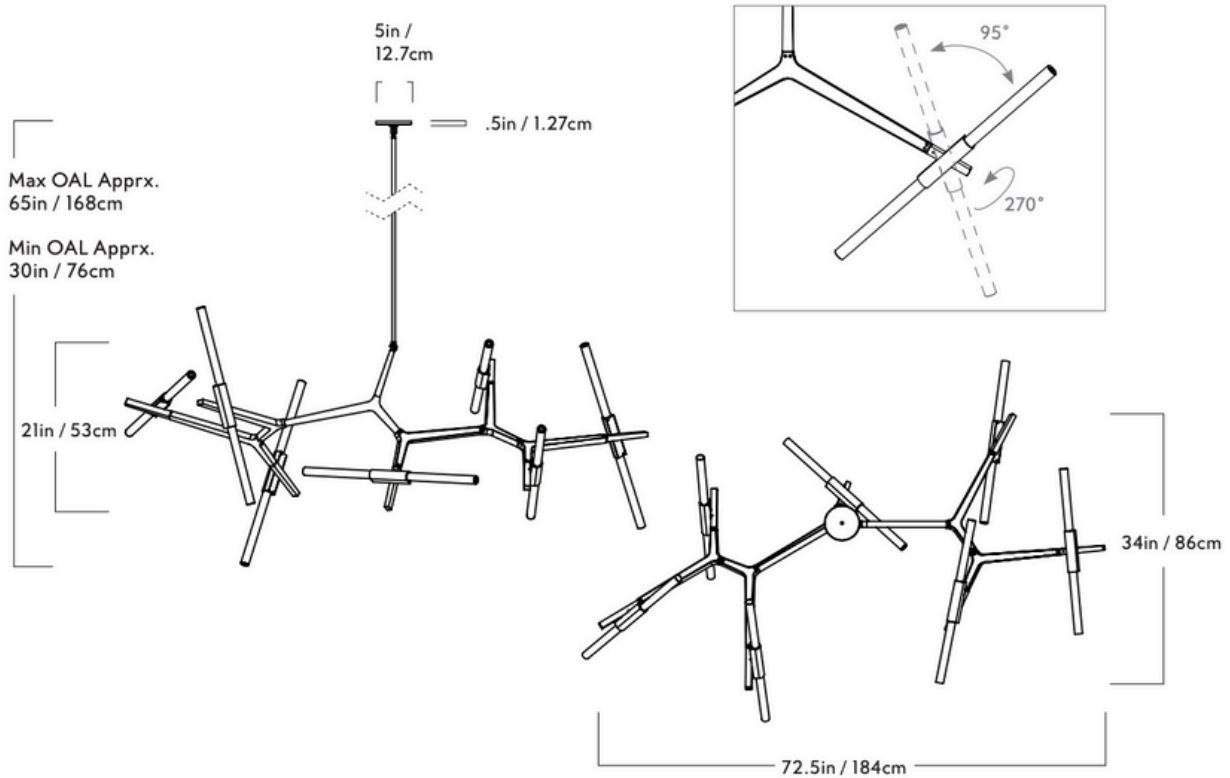

GARDE

Agnes

Chandelier - 14 Lights

Series

Agnes

Product

Chandelier - 14 Lights

Dimensions

L 72.5in / 184cm x W 34in / 86cm x H 21in/53cm

Weight

13lb / 5.9kg

Materials

Machined aluminum, glass

Finishes

Black, bronze, polished nickel, brushed brass

Suspension

½-inch aluminum stem in matching metal finish. Ships with 35-inch length included with lamp. 72-inch length available for additional cost. Stem length can be adjusted on site.

Canopy

5-inch round in matching metal finish

Socket: G9
Bulb: 14 x 3 Watt LED
Wattage: 42 Watts
Lumens: 1400 Lumens est.
Color Temperature: 2700K
CRI: 90+
Bulb Lifetime: 50,000 Hours est.
Dimming: TRIAC, ELV

Fixture Mounting

Designed to be mounted on standard 4in. Electrical Box.
Two #8-32 screws included.
Additional mounting hardware provided for 240V versions.