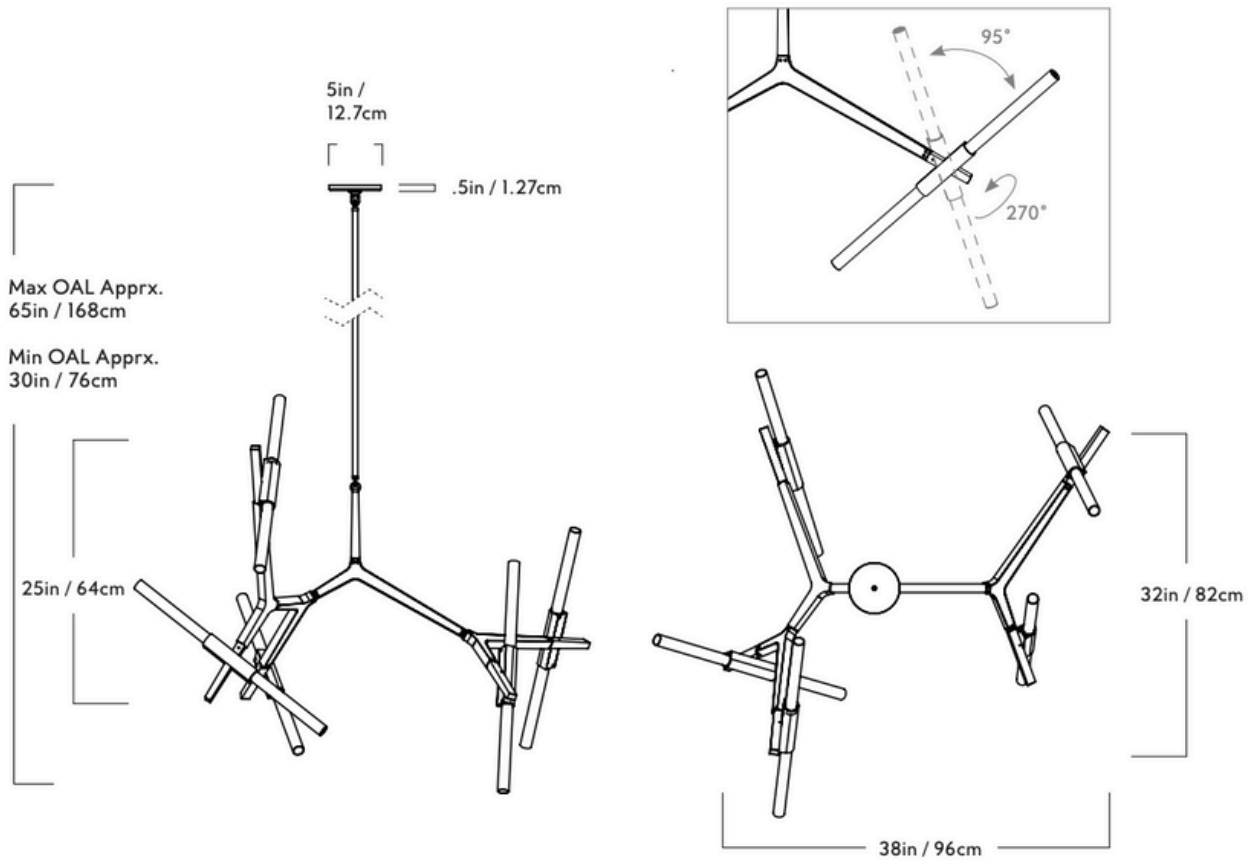

## Agnes

Series  
Agnes

Product  
Chandelier - 10 Lights

Dimensions  
L 38in / 96cm x W 32in / 82cm x  
H 25in / 64cm

Weight  
9lb / 4kg

Materials  
Machined aluminum, glass

## Chandelier - 10 Lights

Finishes  
Black, bronze, polished nickel,  
brushed brass

Suspension  
½-inch aluminum stem in matching  
metal finish. Ships with 35-inch length  
included with lamp. 72-inch length  
available for additional cost.  
Stem length can be adjusted on site.

Canopy  
5-inch round in matching metal finish

Ceiling Slope  
0° - 90° mounting slope.

Adjustable Socket Cup  
Up to 95° tilt

Adjustable Tip Rotation  
Up to 270° rotation

Certifications  
UL, cUL(120V)  
CE, CB(240V)

### R&H LED Bulb (120V)

Socket: G9  
Bulb: 10 x 3 Watt LED  
Wattage: 30 Watts  
Lumens: 1000 Lumens est.  
Color Temperature: 2700K  
CRI: 90+  
Bulb Lifetime: 50,000 Hours est.  
Dimming: TRIAC, ELV