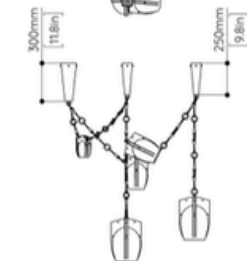

OPTION 1 (STANDARD)

Trapeze Canopy
Remote power supply

OPTION 2

Trapeze Canopy
Integral power supply