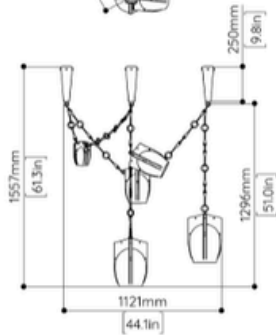

CHAIN & CEILING CANOPY

An overall drop of up to 1557mm (61.3") is included in the price. Please specify drop length required upon ordering.

Minimum Drop = 1557mm (61.3")

Drop heights are in 145mm (5.7") increments

Additional chain costs extra.

The ceiling canopy is

Option 1 - Standard (REMOTE): x3 Small Trapeze Canopies

80 x 80 x 250mm (3.1" x 3.1" x 9.8")

Option 2 - (INTEGRAL): x1 Large & x2 Small Trapeze Canopies (Upcharge applies)

120 x 120 x 300mm (3.1" x 3.1" x 9.8") Large Trapeze

80 x 80 x 250mm (3.1" x 3.1" x 9.8") Small Trapeze

DRIVERS & DIMMING

LOST PROFILE products are supplied with 0-10V dimmable LED drivers.

PHASE & DALI Dimmable drivers are available for some regions, upon request.

The location of the driver needs to be considered, whether in a ceiling cavity, in a wall cavity, or ideally in an accessible electrical cabinet.

PRICING & LEAD TIMES

Please contact us or your nearest LOST PROFILE representative for current pricing and lead times.