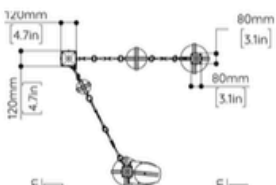

OPTION 1 (STANDARD)

Trapeze Canopy
Remote power supply

OPTION 2

Trapeze Canopy
Integral power supply