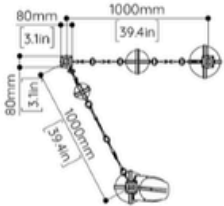

CHAIN & CEILING CANOPY

An overall drop of up to 1557mm (61.3") is included in the price. Please specify drop length required upon ordering.

Minimum Drop = 1557mm (61.3")

Drop heights are in 145mm (5.7") increments

Additional chain costs extra.

The ceiling canopy is

Option 1 - Standard (REMOTE): x3 Small Trapeze Canopies

80 x 80 x 250mm (3.1" x 3.1" x 9.8")

Option 2 - (INTEGRAL): x1 Large & x2 Small Trapeze Canopies (Upcharge applies)

120 x 120 x 300mm (3.1" x 3.1" x 9.8") Large Trapeze

80 x 80 x 250mm (3.1" x 3.1" x 9.8") Small Trapeze

DRIVERS & DIMMING

LOST PROFILE products are supplied with 0-10V dimmable LED drivers.

PHASE & DALI Dimmable drivers are available for some regions, upon request.

The location of the driver needs to be considered, whether in a ceiling cavity, in a wall cavity, or ideally in an accessible electrical cabinet.

PRICING & LEAD TIMES

Please contact us or your nearest LOST PROFILE representative for current pricing and lead times.