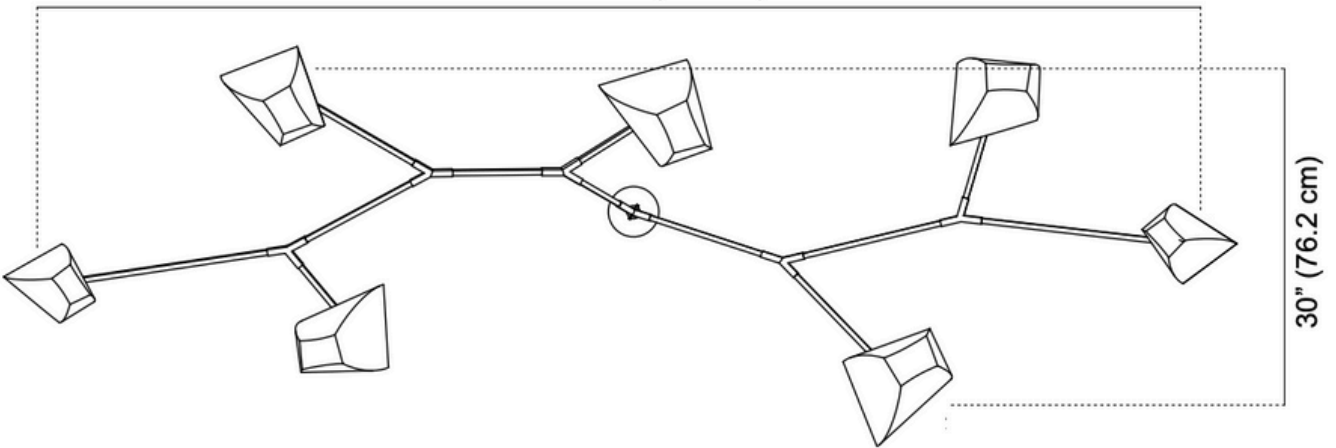

113" (287 cm)

BAMBOO FINISHES

NATURAL OFF

NATURAL ON

PICKLED OFF

PICKLED ON

WEATHERED OFF

WEATHERED ON