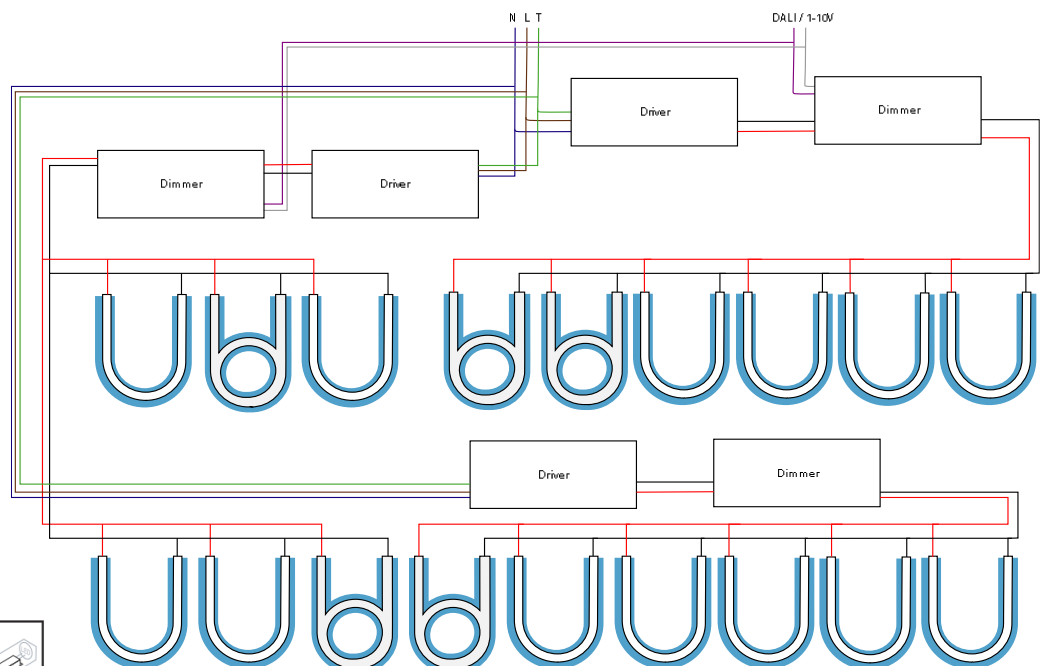

TORSADE 18 LIGHTS CHANDELIER

TECHNICAL DATA SHEET

FEATURES

Product name	TORSADE 18L LINEAR
Code	79231300aa/79231400aa aa = Ø: standard version / CN: China version / JP: Japan version / SA: Middle East version / TW: Taiwan version / KC: Korea version / MA: Morocco version / GB: United Kingdom version / US: USA version
Variation	DALI (EUROPE, CN, SA, EG, MA and GB VERSION) 1-10V (US and JP VERSION)
Material	Crystal, aluminum, wood, drivers
Electrical class	Class I
Voltage	220-240V / 50-60Hz (EUROPE, CN, SA, EG, MA and GB VERSION) 100-240V / 50-60Hz (US and JP VERSION)
IP	20
Mounting	hanging

SILHOUETTE

DIMENSIONS

L x l	246 cm x 40 cm (96.9 in x 15.7 in)
Height	140 cm (55.1 in) / 180 cm (70.9 in)
Weight	46 kg

INCLUDED SOURCES

Category	Strip LED
Quantity	18
Watt	300W max.
Colour temperature	Warm White

ELECTRIC DIAGRAM

MAINTENANCE