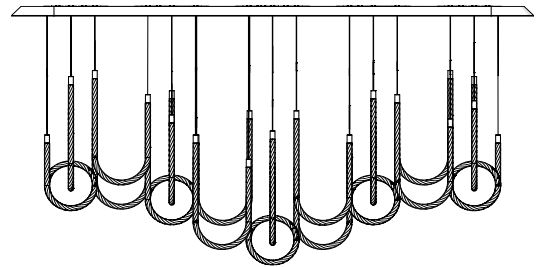

TORSADE 18 LIGHTS CHANDELIER

TECHNICAL DATA SHEET

FEATURES

Product name	TORSADE 18L LINEAR
Code	79231300aa/79231400aa aa = Ø: standard version / CN: China version / JP: Japan version / SA: Middle East version / TW: Taiwan version / KC: Korea version / MA: Morocco version / GB: United Kingdom version / US: USA version
Variation	DALI (EUROPE, CN, SA, EG, MA and GB VERSION) 1-10V (US and JP VERSION)
Material	Crystal, aluminum, wood, drivers
Electrical class	Class I
Voltage	220-240V / 50-60Hz (EUROPE, CN, SA, EG, MA and GB VERSION) 100-240V / 50-60Hz (US and JP VERSION)
IP	20
Mounting	hanging

SILHOUETTE

DIMENSIONS

L x l	246 cm x 40 cm (96.9 in x 15.7 in)
Height	140 cm (55.1 in) / 180 cm (70.9 in)
Weight	46 kg

INCLUDED SOURCES

Category	Strip LED
Quantity	18
Watt	300W max.
Colour temperature	Warm White