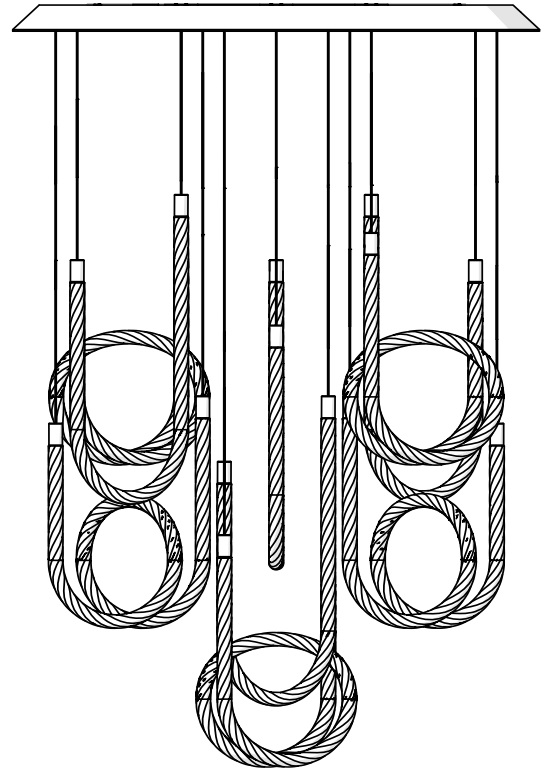

TORSADE 10 LIGHTS CHANDELIER

TECHNICAL DATA SHEET

FEATURES

Product name	TORSADE 10L ROUND
Code	79230900aa/79231000aa aa = Ø: standard version / CN: China version / JP: Japan version / SA: Middle East version / TW: Taiwan version / KC: Korea version / MA: Morocco version / GB: United Kingdom version / US: USA version
Variation	DALI (EUROPE, CN, SA, EG, MA and GB VERSION) 1-10V (US and JP VERSION)
Material	Crystal, aluminum, wood, drivers
Electrical class	Class I
Voltage	220-240V / 50-60Hz (EUROPE, CN, SA, EG, MA and GB VERSION) 100-240V / 50-60Hz (US and JP VERSION)
IP	20
Mounting	hanging

SILHOUETTE

DIMENSIONS

L x l	89,6 cm x 89,6 cm (35 in x 35 in)
Height	135 cm (53.1 in) / 180 cm (70.9 in)
Weight	28 kg

INCLUDED SOURCES

Category	Strip LED
Quantity	10
Watt	180W max.
Colour temperature	Warm White