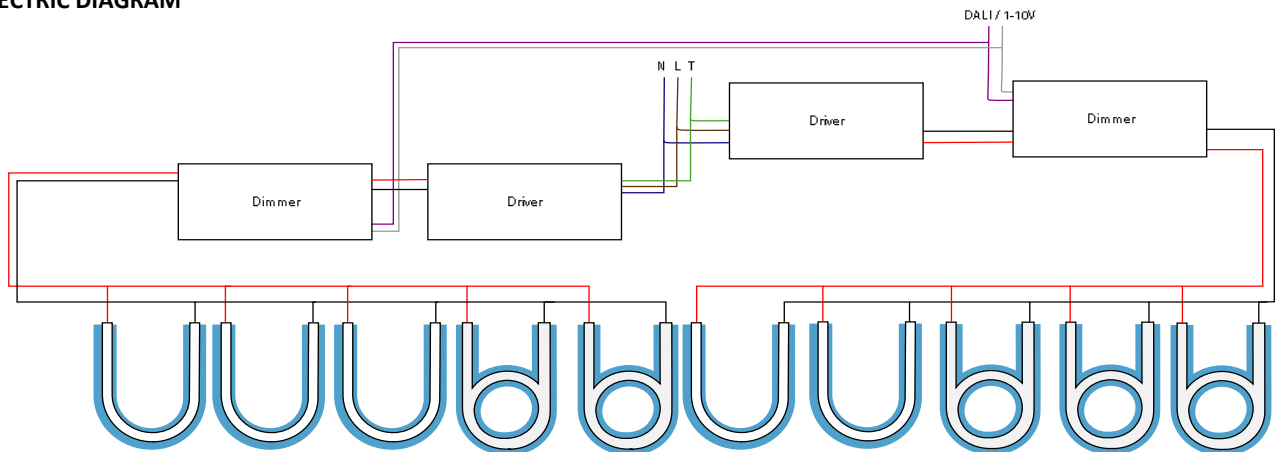

TORSADE 10 LIGHTS CHANDELIER

TECHNICAL DATA SHEET

FEATURES

Product name	TORSADE 10L ROUND
Code	79230900aa/79231000aa aa = Ø: standard version / CN: China version / JP: Japan version / SA: Middle East version / TW: Taiwan version / KC: Korea version / MA: Morocco version / GB: United Kingdom version / US: USA version
Variation	DALI (EUROPE, CN, SA, EG, MA and GB VERSION) 1-10V (US and JP VERSION)
Material	Crystal, aluminum, wood, drivers
Electrical class	Class I
Voltage	220-240V / 50-60Hz (EUROPE, CN, SA, EG, MA and GB VERSION) 100-240V / 50-60Hz (US and JP VERSION)
IP	20
Mounting	hanging

SILHOUETTE

DIMENSIONS

L x l	89,6 cm x 89,6 cm (35 in x 35 in)
Height	135 cm (53.1 in) / 180 cm (70.9 in)
Weight	28 kg

INCLUDED SOURCES

Category	Strip LED
Quantity	10
Watt	180W max.
Colour temperature	Warm White

ELECTRIC DIAGRAM

MAINTENANCE