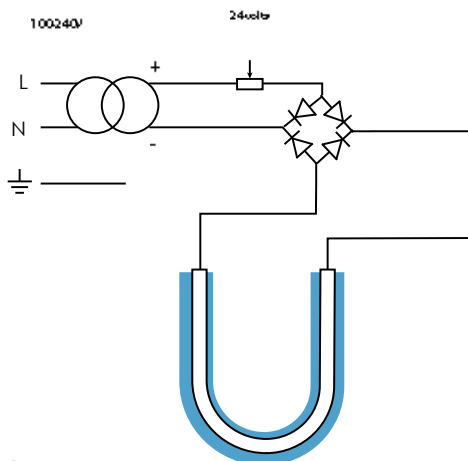

#### FEATURES

Product name	TORSADE WL L
Code	<b>79230400aa</b> aa = Ø: standard version / CN: China version / JP: Japan version / SA: Middle East version / TW: Taiwan version / KC: Korea version / MA: Morocco version / GB: United Kingdom version / US: USA version
Variation	Integrated variation
Material	Crystal, aluminum, drivers
Electrical class	Class II
Voltage	100-240V - 50/60 Hz
IP	20
Mounting	Wall

#### DIMENSIONS

L x l	25 cm x 13,4 cm (9.8 in x 5.1 in)
Height	44 cm ( 17.3 in)
Weight	3 kg
Cable length	240 cm (94,5 in)

#### INCLUDED SOURCES

Category	Strip LED
Quantity	1
Watt	20W max.
Colour temperature	Warm White

#### ELECTRIC DIAGRAM