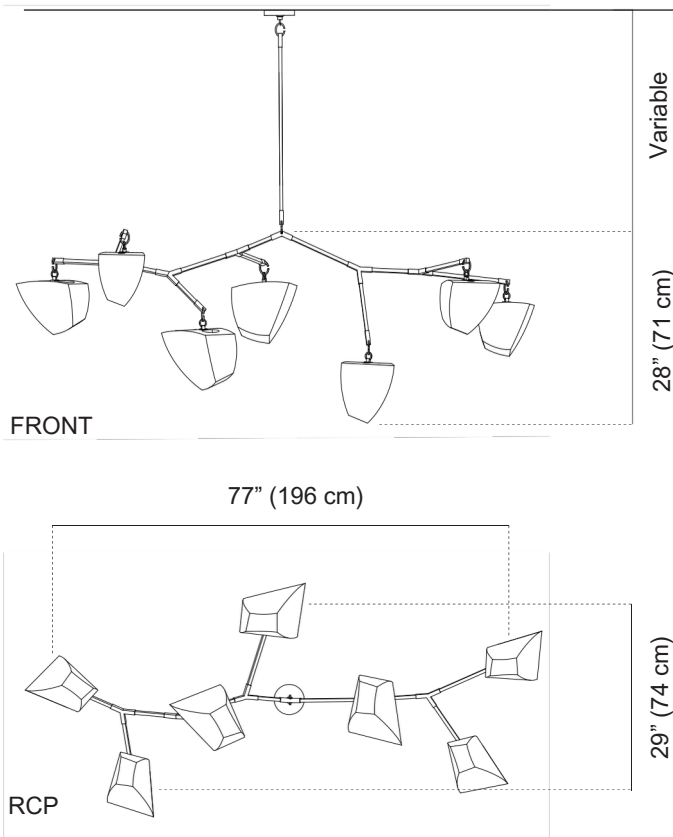

Porcelain Cassiopeia 7 V3: Mobile Chandelier

ceiling mounted

3D VIEW

References: *abstract sculpture, timeless, the unknown...*

Porcelain Cassiopeia 7 V3 is a horizontal mobile chandelier with seven handmade translucent porcelain shades.

The Cassiopeia Series offers numerous variations and can be customized in size and finish. The frame system utilizes our unique square brass tubes to conceal the wires and incorporates specially designed joints to create its distinctive shape. The subtle, almost imperceptible movement of the fixture adds a pleasant animation to the room. **Cassiopeia 7 V3** can be customized in length, width, and height to suit specific spaces. This particular configuration is designed for long dining tables and great rooms. For a more impactful statement, it can be grouped together or combined with other configurations from our Porcelain Collection.

Materials

Porcelain
Brass

Dimensions

28"H x 77"L x 29"W
(71 H x 196 L x 74 W cm)

Weight

20 lbs (9 kg)

Cost

List and trade pricing are available upon request