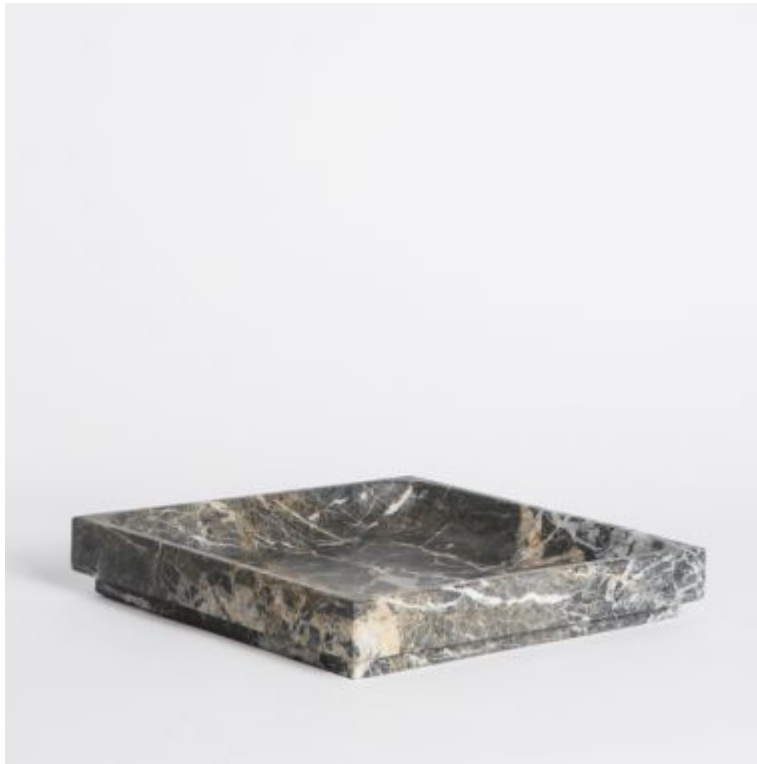

## MICHAEL VERHEYDEN MEDIUM SQUARE MARBLE TRAY GRIS ST LAURENT

Using basic geometrics and the most elemental of materials, the Belgian designer Michael Verheyden creates objects of sublime beauty and remarkable spiritual power.

medium square tray in gris saint laurent marble  
L10" x W10" x H1.5"  
made in Belgium

\*each piece is unique; color & veining may vary from picture shown

**\$695.00**

7418 BEVERLY BLVD. LOS ANGELES, CA 90036  
323-424-4667  
engarde@gardeshop.com  
<http://gardeshop.com>