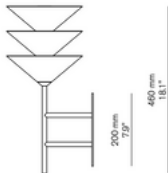

134 mm
5.3"

200 mm
7.9"

460 mm
18.1"

Material

Brass

Finishes

Lamp Shell

ø 40 mm (1.5") frosted glass

Weight

approx 3kg

US / Canada

Lamp: 9x 12V G4 LED

Specs (per lamp): 2700K, 2W, 200 lm

Driver: 12V driver supplied

Dimming: ELV, DALI and 0/1-10V options

Junction Box Compatibility

2.75" x 7.9" mount suits 2 x 4" Switch Box *

Larger 5" x 7.9" option to suit 3.5" or 4" Box *

* See end of document for information