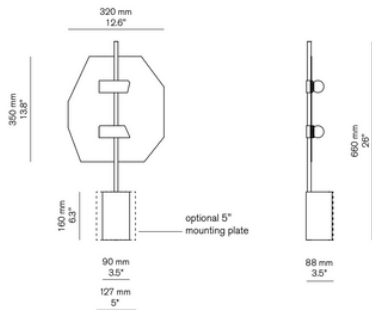

## Wall Index

### Lamp Shell

ø 40 mm Frosted Glass