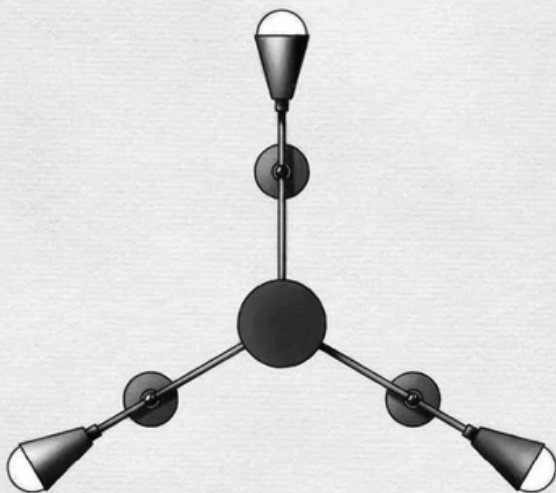

5.5 IN / 14 CM

HEIGHT TO ORDER

20 IN / 51 CM

Ø 40 IN / 103 CM

35.5 IN / 90 CM

AGED BRASS

OIL-RUBBED BRONZE

BLACKENED BRASS

TARNISHED SILVER