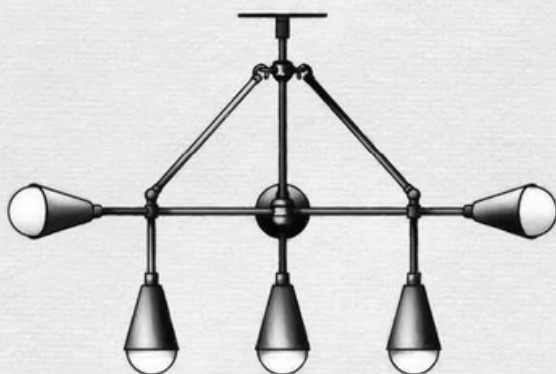

5.5 IN / 14 CM

HEIGHT TO ORDER

20 IN / 51 CM

Ø 40 IN / 103 CM

35.5 IN / 90 CM

AGED BRASS

OIL-RUBBED BRONZE

BLACKENED BRASS

TARNISHED SILVER