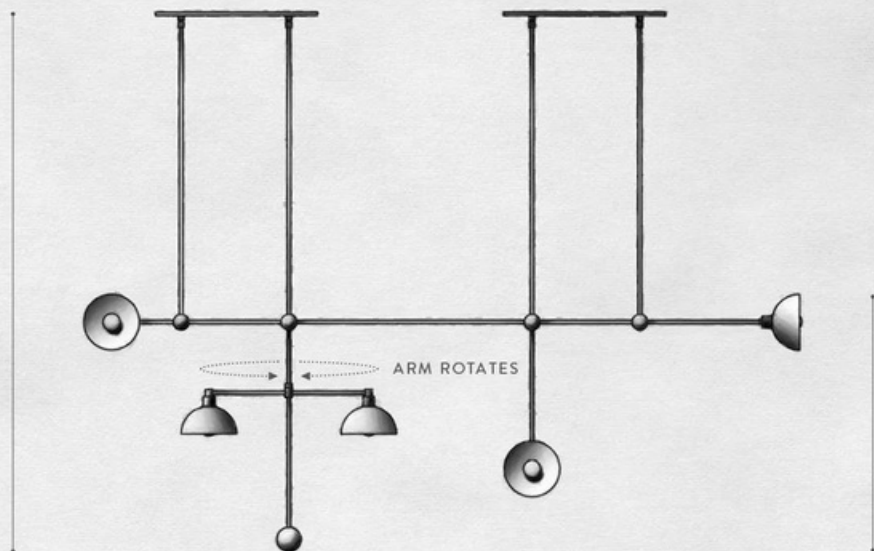

HEIGHT TO ORDER

26.5 IN / 67 CM

22.5 IN / 57 CM

5.75 IN / 15 CM

71.25 IN / 181 CM

AGED BRASS

OIL-RUBBED BRONZE

BLACKENED BRASS