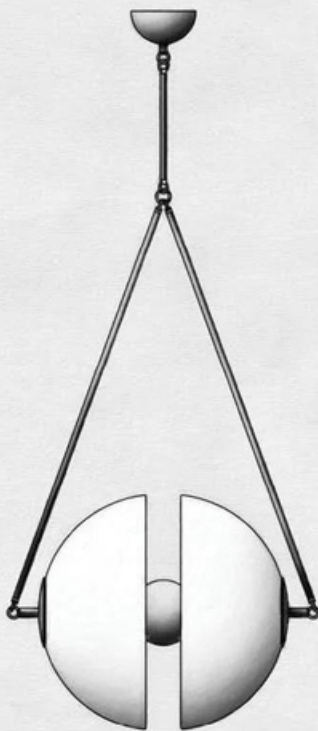

5.5 IN / 14 CM

HEIGHT TO ORDER

26.75 IN / 68 CM

19.25 IN / 50 CM

AGED BRASS

OIL-RUBBED BRONZE

BLACKENED BRASS

TARNISHED SILVER