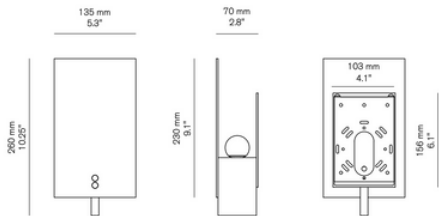

Plane

Material

Brass

Finishes

Brushed, Aged, Bronzed, Polished or Plated

Lamp Shell

ø 40 mm Frosted Glass

Weight

1.5 kg

US / Canada

Lamp: 12V LED PCB *

Lamp Specs: 2700K, 3W, 350 lm

Driver: 12V driver supplied

Dimming: ELV, DALI and 0/1-10V options

Junction Box Compatibility

Suits 3.5" or 4" Octagonal Box *