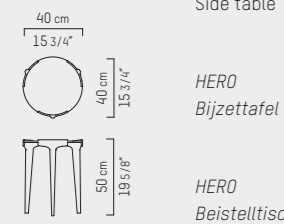

HERO SIDE TABLE

ENGLISH

Specially designed by Studio Piet Boon to celebrate the close cooperation with Linteloo, the bold and refined HERO is a true sculptural addition to any living space. Its rounded shape, keen legs and unique patina give the HERO its original character.

PIETBOON

HERO
SIDE TABLE

SPECIFICATION
SPECIFICATIE
SPEZIFIKATION

ENGLISH

Colors Green oxidized brass or bronze.
Material Brass or bronze.
Weight / CBM Side table 25 kg / 0,18 m³

NEDERLANDS

Kleuren Groen geoxideerd messing of brons.
Materiaal Messing of brons.
Gewicht / CBM *Bijzettafel* 25 kg / 0,18 m³

DEUTSCH

Farbe Grün oxidiert Messing oder Bronze.
Material Messing oder Bronze.
Gewicht / CBM *Beistelltisch* 25 kg / 0,18 m³