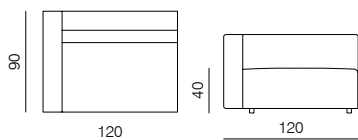

[armchair information website](#)

[pouf information website](#)

1SEATER 103
dimensions 103 × 90 × 70 cm

1SEATER 83
dimensions 83 × 90 × 70 cm

1SEATER + ARMRESTS 103 (L/R)
dimensions 120 × 90 × 70 cm

1SEATER + ARMRESTS 83 (L/R)
dimensions 100 × 90 × 70 cm

1SEATER EXTENDED 83 (L/R)
dimensions 130 × 90 × 70 cm

1SEATER EXTENDED 103 (L/R)
dimensions 150 × 90 × 70 cm

1SEATER EXTENDED 120 (L/R)
dimensions 180 × 90 × 70 cm

SPECIFICATIONS AND TECHNICAL DRAWING

2SEATER 83
dimensions 166 × 90 × 70 cm

CORNER
dimensions 90 × 90 × 70 cm

CORNER ASYMMETRICAL (L/R)
dimensions 120 × 90 × 70 cm

CORNER EXTENDED 83 (L/R)
dimensions 173 × 90 × 70 cm

CORNER EXTENDED 103 (L/R)
dimensions 193 × 90 × 70 cm

ISLAND 83
dimensions 83 × 90 × 40 cm

XL

CORNER

dimensions 100 × 100 × 70 cm

**CORNER ASYMMETRICAL (L/R)**

dimensions 120 × 100 × 70 cm

**CORNER EXTENDED 83 (L/R)**

dimensions 183 × 100 × 70 cm

**CORNER EXTENDED 103 (L/R)**