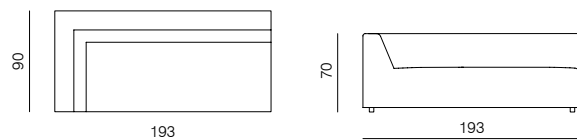

CHAISE LONGUE 165 103 (L/R)
dimensions 120 × 165 × 70 cm

CHAISE LONGUE 195 83 (L/R)
dimensions 100 × 195 × 70 cm

CHAISE LONGUE 195 103 (L/R)
dimensions 120 × 195 × 70 cm

SPECIFICATIONS AND TECHNICAL DRAWING

CORNER
dimensions 90 × 90 × 70 cm

CORNER ASYMMETRICAL (L/R)
dimensions 120 × 90 × 70 cm

CORNER EXTENDED 83 (L/R)
dimensions 173 × 90 × 70 cm

CORNER EXTENDED 103 (L/R)
dimensions 193 × 90 × 70 cm

ISLAND 83
dimensions 83 × 90 × 40 cm

ISLAND 103
dimensions 103 × 90 × 40 cm

POUF 103 × 83
dimensions 103 × 83 × 40 cm

POUF 100 × 100
dimensions 100 × 100 × 40 cm

POUF 120 × 120
dimensions 120 × 120 × 40 cm

SPECIFICATIONS AND TECHNICAL DRAWING