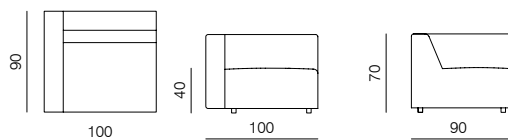

[armchair information website](#)

[pouf information website](#)

1SEATER 103
dimensions 103 × 90 × 70 cm

1SEATER 83
dimensions 83 × 90 × 70 cm

1SEATER + ARMRESTS 103 (L/R)
dimensions 120 × 90 × 70 cm

1SEATER + ARMRESTS 83 (L/R)
dimensions 100 × 90 × 70 cm

1SEATER EXTENDED 83 (L/R)
dimensions 130 × 90 × 70 cm

1SEATER EXTENDED 103 (L/R)
dimensions 150 × 90 × 70 cm

1SEATER EXTENDED 120 (L/R)
dimensions 180 × 90 × 70 cm

SPECIFICATIONS AND TECHNICAL DRAWING

2SEATER 83
dimensions 166 × 90 × 70 cm

CORNER
dimensions 90 × 90 × 70 cm

CORNER ASYMMETRICAL (L/R)
dimensions 120 × 90 × 70 cm

CORNER EXTENDED 83 (L/R)
dimensions 173 × 90 × 70 cm

CORNER EXTENDED 103 (L/R)
dimensions 193 × 90 × 70 cm

ISLAND 83
dimensions 83 × 90 × 40 cm

XL

CORNER

dimensions 100 × 100 × 70 cm

**CORNER ASYMMETRICAL (L/R)**

dimensions 120 × 100 × 70 cm

**CORNER EXTENDED 83 (L/R)**

dimensions 183 × 100 × 70 cm

**CORNER EXTENDED 103 (L/R)**