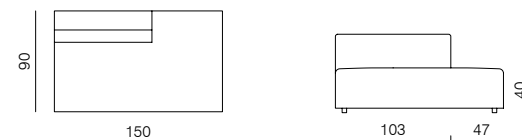

[armchair information website](#)

[pouf information website](#)

1SEATER 103
dimensions 103 × 90 × 70 cm

1SEATER 83
dimensions 83 × 90 × 70 cm

1SEATER + ARMRESTS 103 (L/R)
dimensions 120 × 90 × 70 cm

1SEATER + ARMRESTS 83 (L/R)
dimensions 100 × 90 × 70 cm

1SEATER EXTENDED 83 (L/R)
dimensions 130 × 90 × 70 cm

1SEATER EXTENDED 103 (L/R)
dimensions 150 × 90 × 70 cm

1SEATER EXTENDED 120 (L/R)
dimensions 180 × 90 × 70 cm

SPECIFICATIONS AND TECHNICAL DRAWING

2SEATER 83
dimensions 166 × 90 × 70 cm

CORNER
dimensions 90 × 90 × 70 cm

CORNER ASYMMETRICAL (L/R)
dimensions 120 × 90 × 70 cm

CORNER EXTENDED 83 (L/R)
dimensions 173 × 90 × 70 cm

CORNER EXTENDED 103 (L/R)
dimensions 193 × 90 × 70 cm

ISLAND 83
dimensions 83 × 90 × 40 cm

XL

CORNER

dimensions 100 × 100 × 70 cm

**CORNER ASYMMETRICAL (L/R)**

dimensions 120 × 100 × 70 cm

**CORNER EXTENDED 83 (L/R)**

dimensions 183 × 100 × 70 cm

**CORNER EXTENDED 103 (L/R)**