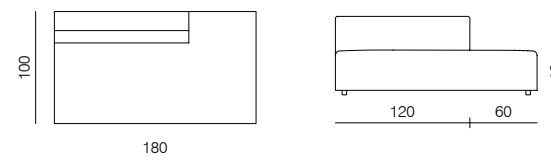

CORNER
dimensions 90 × 90 × 70 cm

CORNER ASYMMETRICAL (L/R)
dimensions 120 × 90 × 70 cm

CORNER EXTENDED 83 (L/R)
dimensions 173 × 90 × 70 cm

CORNER EXTENDED 103 (L/R)
dimensions 193 × 90 × 70 cm

ISLAND 83
dimensions 83 × 90 × 40 cm

XL

1SEATER 103
dimensions 103 × 100 × 70 cm

1SEATER 83
dimensions 83 × 100 × 70 cm

1SEATER EXTENDED 83 (L/R)
dimensions 130 × 100 × 70 cm

1SEATER + ARMRESTS 103 (L/R)
dimensions 120 × 100 × 70 cm

1SEATER + ARMRESTS 83 (L/R)
dimensions 100 × 100 × 70 cm

1SEATER EXTENDED 103 (L/R)
dimensions 150 × 100 × 70 cm

1SEATER EXTENDED 103 (L/R)
dimensions 180 × 100 × 70 cm

SPECIFICATIONS AND TECHNICAL DRAWING

XL

2SEATER 83

dimensions 166 × 100 × 70 cm

**2SEATER 103**

XL

CORNER

dimensions 100 × 100 × 70 cm

**CORNER ASYMMETRICAL (L/R)**

dimensions 120 × 100 × 70 cm

**CORNER EXTENDED 83 (L/R)**

dimensions 183 × 100 × 70 cm

**CORNER EXTENDED 103 (L/R)**