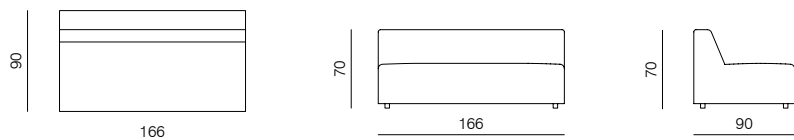

[armchair information website](#)

[pouf information website](#)

1SEATER 103
dimensions 103 × 90 × 70 cm

1SEATER 83
dimensions 83 × 90 × 70 cm

1SEATER + ARMRESTS 103 (L/R)
dimensions 120 × 90 × 70 cm

1SEATER + ARMRESTS 83 (L/R)
dimensions 100 × 90 × 70 cm

1SEATER EXTENDED 83 (L/R)
dimensions 130 × 90 × 70 cm

1SEATER EXTENDED 103 (L/R)
dimensions 150 × 90 × 70 cm

1SEATER EXTENDED 120 (L/R)
dimensions 180 × 90 × 70 cm

SPECIFICATIONS AND TECHNICAL DRAWING

2SEATER 83
dimensions 166 × 90 × 70 cm

2SEATER 103
dimensions 206 × 90 × 70 cm

2SEATER + ARMRESTS 83 (L/R)
dimensions 183 × 90 × 70 cm

2SEATER + ARMRESTS 103 (L/R)
dimensions 223 × 90 × 70 cm

CHAISE LONGUE 165 83 (L/R)
dimensions 100 × 165 × 70 cm

XL

CORNER

dimensions 100 × 100 × 70 cm

**CORNER ASYMMETRICAL (L/R)**

dimensions 120 × 100 × 70 cm

**CORNER EXTENDED 83 (L/R)**

dimensions 183 × 100 × 70 cm

**CORNER EXTENDED 103 (L/R)**