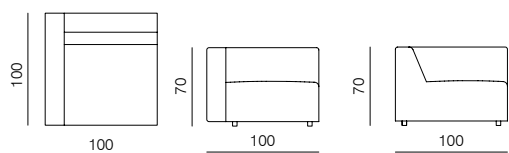

CORNER
dimensions 90 × 90 × 70 cm

CORNER ASYMMETRICAL (L/R)
dimensions 120 × 90 × 70 cm

CORNER EXTENDED 83 (L/R)
dimensions 173 × 90 × 70 cm

CORNER EXTENDED 103 (L/R)
dimensions 193 × 90 × 70 cm

ISLAND 83
dimensions 83 × 90 × 40 cm

ISLAND 103
dimensions 103 × 90 × 40 cm

POUF 103 × 83
dimensions 103 × 83 × 40 cm

POUF 100 × 100
dimensions 100 × 100 × 40 cm

POUF 120 × 120
dimensions 120 × 120 × 40 cm

SPECIFICATIONS AND TECHNICAL DRAWING

XL

1SEATER 103
dimensions 103 × 100 × 70 cm

1SEATER 83
dimensions 83 × 100 × 70 cm

1SEATER EXTENDED 83 (L/R)
dimensions 130 × 100 × 70 cm

1SEATER + ARMRESTS 103 (L/R)
dimensions 120 × 100 × 70 cm

1SEATER + ARMRESTS 83 (L/R)
dimensions 100 × 100 × 70 cm

1SEATER EXTENDED 103 (L/R)
dimensions 150 × 100 × 70 cm

1SEATER EXTENDED 103 (L/R)
dimensions 180 × 100 × 70 cm

SPECIFICATIONS AND TECHNICAL DRAWING

XL

2SEATER 83

dimensions 166 × 100 × 70 cm

**2SEATER 103**