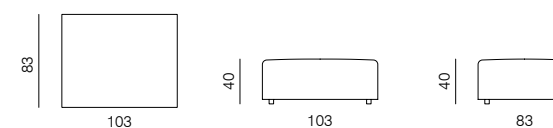

CHAISE LONGUE 165 103 (L/R)
dimensions 120 × 165 × 70 cm

CHAISE LONGUE 195 83 (L/R)
dimensions 100 × 195 × 70 cm

CHAISE LONGUE 195 103 (L/R)
dimensions 120 × 195 × 70 cm

SPECIFICATIONS AND TECHNICAL DRAWING

CORNER
dimensions 90 × 90 × 70 cm

CORNER ASYMMETRICAL (L/R)
dimensions 120 × 90 × 70 cm

CORNER EXTENDED 83 (L/R)
dimensions 173 × 90 × 70 cm

CORNER EXTENDED 103 (L/R)
dimensions 193 × 90 × 70 cm

ISLAND 83
dimensions 83 × 90 × 40 cm

ISLAND 103
dimensions 103 × 90 × 40 cm

POUF 103 × 83
dimensions 103 × 83 × 40 cm

POUF 100 × 100
dimensions 100 × 100 × 40 cm

POUF 120 × 120
dimensions 120 × 120 × 40 cm

SPECIFICATIONS AND TECHNICAL DRAWING

XL

CORNER

dimensions 100 × 100 × 70 cm

**CORNER ASYMMETRICAL (L/R)**

dimensions 120 × 100 × 70 cm

**CORNER EXTENDED 83 (L/R)**

dimensions 183 × 100 × 70 cm

**CORNER EXTENDED 103 (L/R)**