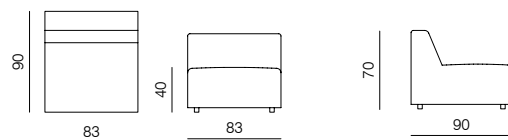

[armchair information website](#)

[pouf information website](#)

1SEATER 103
dimensions 103 × 90 × 70 cm

1SEATER 83
dimensions 83 × 90 × 70 cm

1SEATER + ARMRESTS 103 (L/R)
dimensions 120 × 90 × 70 cm

1SEATER + ARMRESTS 83 (L/R)
dimensions 100 × 90 × 70 cm

1SEATER EXTENDED 83 (L/R)
dimensions 130 × 90 × 70 cm

1SEATER EXTENDED 103 (L/R)
dimensions 150 × 90 × 70 cm

1SEATER EXTENDED 120 (L/R)
dimensions 180 × 90 × 70 cm

SPECIFICATIONS AND TECHNICAL DRAWING

2SEATER 83
dimensions 166 × 90 × 70 cm

CORNER
dimensions 90 × 90 × 70 cm

CORNER ASYMMETRICAL (L/R)
dimensions 120 × 90 × 70 cm

CORNER EXTENDED 83 (L/R)
dimensions 173 × 90 × 70 cm

CORNER EXTENDED 103 (L/R)
dimensions 193 × 90 × 70 cm

ISLAND 83
dimensions 83 × 90 × 40 cm

XL

CORNER

dimensions 100 × 100 × 70 cm

**CORNER ASYMMETRICAL (L/R)**

dimensions 120 × 100 × 70 cm

**CORNER EXTENDED 83 (L/R)**

dimensions 183 × 100 × 70 cm

**CORNER EXTENDED 103 (L/R)**