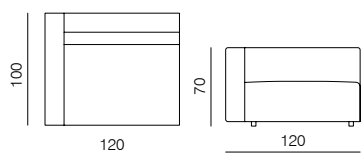

CORNER
dimensions 90 × 90 × 70 cm

CORNER ASYMMETRICAL (L/R)
dimensions 120 × 90 × 70 cm

CORNER EXTENDED 83 (L/R)
dimensions 173 × 90 × 70 cm

CORNER EXTENDED 103 (L/R)
dimensions 193 × 90 × 70 cm

ISLAND 83
dimensions 83 × 90 × 40 cm

ISLAND 103
dimensions 103 × 90 × 40 cm

POUF 103 × 83
dimensions 103 × 83 × 40 cm

POUF 100 × 100
dimensions 100 × 100 × 40 cm

POUF 120 × 120
dimensions 120 × 120 × 40 cm

SPECIFICATIONS AND TECHNICAL DRAWING

XL

1SEATER 103
dimensions 103 × 100 × 70 cm

1SEATER 83
dimensions 83 × 100 × 70 cm

1SEATER EXTENDED 83 (L/R)
dimensions 130 × 100 × 70 cm

1SEATER + ARMRESTS 103 (L/R)
dimensions 120 × 100 × 70 cm

1SEATER + ARMRESTS 83 (L/R)
dimensions 100 × 100 × 70 cm

1SEATER EXTENDED 103 (L/R)
dimensions 150 × 100 × 70 cm

1SEATER EXTENDED 103 (L/R)
dimensions 180 × 100 × 70 cm

SPECIFICATIONS AND TECHNICAL DRAWING

XL

2SEATER 83

dimensions 166 × 100 × 70 cm

**2SEATER 103**