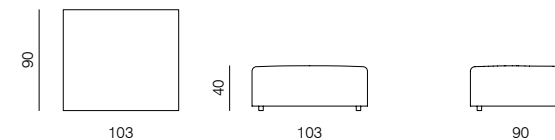

CHAISE LONGUE 165 103 (L/R)
dimensions 120 × 165 × 70 cm

CHAISE LONGUE 195 83 (L/R)
dimensions 100 × 195 × 70 cm

CHAISE LONGUE 195 103 (L/R)
dimensions 120 × 195 × 70 cm

SPECIFICATIONS AND TECHNICAL DRAWING

CORNER
dimensions 90 × 90 × 70 cm

CORNER ASYMMETRICAL (L/R)
dimensions 120 × 90 × 70 cm

CORNER EXTENDED 83 (L/R)
dimensions 173 × 90 × 70 cm

CORNER EXTENDED 103 (L/R)
dimensions 193 × 90 × 70 cm

ISLAND 83
dimensions 83 × 90 × 40 cm

ISLAND 103
dimensions 103 × 90 × 40 cm

POUF 103 × 83
dimensions 103 × 83 × 40 cm

POUF 100 × 100
dimensions 100 × 100 × 40 cm

POUF 120 × 120
dimensions 120 × 120 × 40 cm

SPECIFICATIONS AND TECHNICAL DRAWING

XL

CORNER

dimensions 100 × 100 × 70 cm

**CORNER ASYMMETRICAL (L/R)**

dimensions 120 × 100 × 70 cm

**CORNER EXTENDED 83 (L/R)**

dimensions 183 × 100 × 70 cm

**CORNER EXTENDED 103 (L/R)**