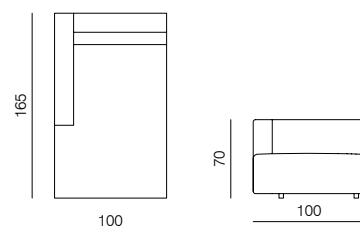

1SEATER EXTENDED 83 (L/R)
dimensions 130 × 90 × 70 cm

1SEATER EXTENDED 103 (L/R)
dimensions 150 × 90 × 70 cm

1SEATER EXTENDED 120 (L/R)
dimensions 180 × 90 × 70 cm

SPECIFICATIONS AND TECHNICAL DRAWING

2SEATER 83
dimensions 166 × 90 × 70 cm

2SEATER 103
dimensions 206 × 90 × 70 cm

2SEATER + ARMRESTS 83 (L/R)
dimensions 183 × 90 × 70 cm

2SEATER + ARMRESTS 103 (L/R)
dimensions 223 × 90 × 70 cm

CHAISE LONGUE 165 83 (L/R)
dimensions 100 × 165 × 70 cm

CHAISE LONGUE 165 103 (L/R)
dimensions 120 × 165 × 70 cm

CHAISE LONGUE 195 83 (L/R)
dimensions 100 × 195 × 70 cm

CHAISE LONGUE 195 103 (L/R)
dimensions 120 × 195 × 70 cm

SPECIFICATIONS AND TECHNICAL DRAWING

CORNER
dimensions 90 × 90 × 70 cm

CORNER ASYMMETRICAL (L/R)
dimensions 120 × 90 × 70 cm

CORNER EXTENDED 83 (L/R)
dimensions 173 × 90 × 70 cm

CORNER EXTENDED 103 (L/R)
dimensions 193 × 90 × 70 cm

ISLAND 83
dimensions 83 × 90 × 40 cm