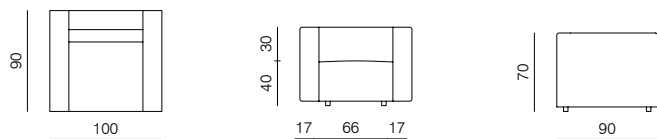

SPECIFICATIONS AND TECHNICAL DRAWING

ARMCHAIR

dimensions 100 x 90 x 70 cm