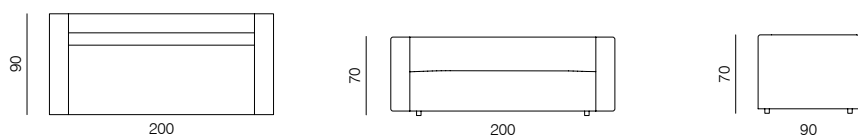

CORNER
dimensions 90 × 90 × 70 cm

CORNER ASYMMETRICAL (L/R)
dimensions 120 × 90 × 70 cm

CORNER EXTENDED 83 (L/R)
dimensions 173 × 90 × 70 cm

CORNER EXTENDED 103 (L/R)
dimensions 193 × 90 × 70 cm

ISLAND 83
dimensions 83 × 90 × 40 cm

ISLAND 103
dimensions 103 × 90 × 40 cm

POUF 103 × 83
dimensions 103 × 83 × 40 cm

POUF 100 × 100
dimensions 100 × 100 × 40 cm

POUF 120 × 120
dimensions 120 × 120 × 40 cm

SPECIFICATIONS AND TECHNICAL DRAWING

**ARMCHAIR**

dimensions 100 x 90 x 70 cm

**2SEATER SOFA**

dimensions 166 x 90 x 70 cm

**2.5SEATER SOFA**

dimensions 200 x 90 x 70 cm

**3SEATER SOFA**

dimensions 240 x 90 x 70 cm

XL

1SEATER 103
dimensions 103 × 100 × 70 cm

1SEATER 83
dimensions 83 × 100 × 70 cm

1SEATER EXTENDED 83 (L/R)
dimensions 130 × 100 × 70 cm

1SEATER + ARMRESTS 103 (L/R)
dimensions 120 × 100 × 70 cm

1SEATER + ARMRESTS 83 (L/R)
dimensions 100 × 100 × 70 cm