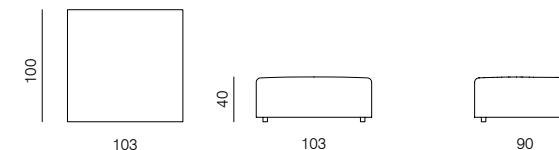

ISLAND 103

dimensions 103 × 100 × 40 cm