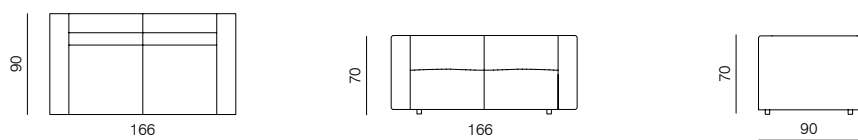

2SEATER SOFA

dimensions 166 x 90 x 70 cm