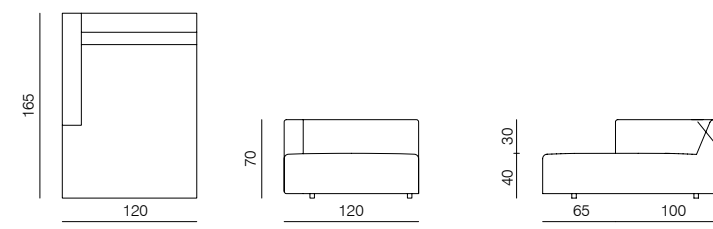

CHAISE LONGUE 165 103 (L/R)
dimensions 120 × 165 × 70 cm