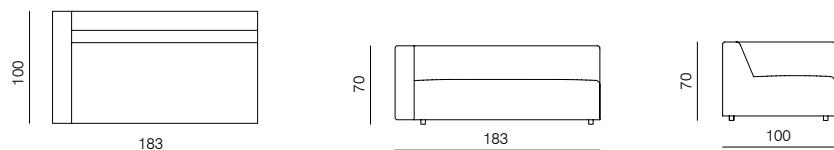

XL

1SEATER 103
dimensions 103 × 100 × 70 cm

1SEATER 83
dimensions 83 × 100 × 70 cm

1SEATER EXTENDED 83 (L/R)
dimensions 130 × 100 × 70 cm

1SEATER + ARMRESTS 103 (L/R)
dimensions 120 × 100 × 70 cm

1SEATER + ARMRESTS 83 (L/R)
dimensions 100 × 100 × 70 cm

1SEATER EXTENDED 103 (L/R)
dimensions 150 × 100 × 70 cm

1SEATER EXTENDED 103 (L/R)
dimensions 180 × 100 × 70 cm

SPECIFICATIONS AND TECHNICAL DRAWING

XL

2SEATER 83

dimensions 166 × 100 × 70 cm

**2SEATER 103**

dimensions 206 × 100 × 70 cm

**2SEATER + ARMRESTS 83 (L/R)**

dimensions 183 × 100 × 70 cm

**2SEATER + ARMRESTS 103 (L/R)**

dimensions 223 × 100 × 70 cm

**CHAISE LONGUE 175 83 (L/R)**

dimensions 100 × 175 × 70 cm

XL

CORNER

dimensions 100 × 100 × 70 cm

**CORNER ASYMMETRICAL (L/R)**

dimensions 120 × 100 × 70 cm

**CORNER EXTENDED 83 (L/R)**

dimensions 183 × 100 × 70 cm

**CORNER EXTENDED 103 (L/R)**