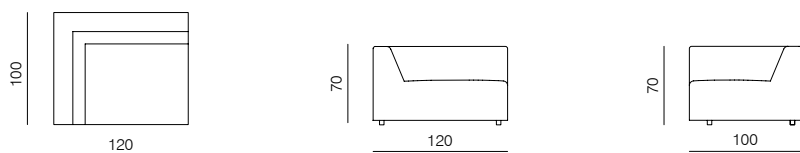

**CHAISE LONGUE 175 103 (L/R)**

dimensions 120 × 175 × 70 cm

**CHAISE LONGUE 205 83 (L/R)**

dimensions 100 × 205 × 70 cm

**CHAISE LONGUE 205 103 (L/R)**

dimensions 120 × 205 × 70 cm

SPECIFICATIONS AND TECHNICAL DRAWING

XL

CORNER

dimensions 100 × 100 × 70 cm

**CORNER ASYMMETRICAL (L/R)**

dimensions 120 × 100 × 70 cm

**CORNER EXTENDED 83 (L/R)**

dimensions 183 × 100 × 70 cm

**CORNER EXTENDED 103 (L/R)**