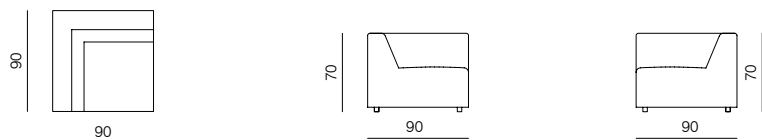

[armchair information website](#)

[pouf information website](#)

1SEATER 103
dimensions 103 × 90 × 70 cm

1SEATER 83
dimensions 83 × 90 × 70 cm

1SEATER + ARMRESTS 103 (L/R)
dimensions 120 × 90 × 70 cm

1SEATER + ARMRESTS 83 (L/R)
dimensions 100 × 90 × 70 cm

2SEATER 103
dimensions 206 × 90 × 70 cm

2SEATER + ARMRESTS 83 (L/R)
dimensions 183 × 90 × 70 cm

2SEATER + ARMRESTS 103 (L/R)
dimensions 223 × 90 × 70 cm

CHAISE LONGUE 165 83 (L/R)
dimensions 100 × 165 × 70 cm

CHAISE LONGUE 165 103 (L/R)
dimensions 120 × 165 × 70 cm

CHAISE LONGUE 195 83 (L/R)
dimensions 100 × 195 × 70 cm

CHAISE LONGUE 195 103 (L/R)
dimensions 120 × 195 × 70 cm

SPECIFICATIONS AND TECHNICAL DRAWING

CORNER
dimensions 90 × 90 × 70 cm

CORNER ASYMMETRICAL (L/R)
dimensions 120 × 90 × 70 cm

CORNER EXTENDED 83 (L/R)
dimensions 173 × 90 × 70 cm

CORNER EXTENDED 103 (L/R)
dimensions 193 × 90 × 70 cm

ISLAND 83
dimensions 83 × 90 × 40 cm