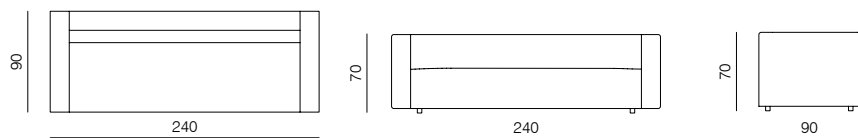

CORNER
dimensions 90 × 90 × 70 cm

CORNER ASYMMETRICAL (L/R)
dimensions 120 × 90 × 70 cm

CORNER EXTENDED 83 (L/R)
dimensions 173 × 90 × 70 cm

CORNER EXTENDED 103 (L/R)
dimensions 193 × 90 × 70 cm

ISLAND 83
dimensions 83 × 90 × 40 cm

ISLAND 103
dimensions 103 × 90 × 40 cm

POUF 103 × 83
dimensions 103 × 83 × 40 cm

POUF 100 × 100
dimensions 100 × 100 × 40 cm

POUF 120 × 120
dimensions 120 × 120 × 40 cm

SPECIFICATIONS AND TECHNICAL DRAWING

**ARMCHAIR**

dimensions 100 x 90 x 70 cm

**2SEATER SOFA**

dimensions 166 x 90 x 70 cm

**2.5SEATER SOFA**

dimensions 200 x 90 x 70 cm

**3SEATER SOFA**

dimensions 240 x 90 x 70 cm

XL

1SEATER 103
dimensions 103 × 100 × 70 cm

1SEATER 83
dimensions 83 × 100 × 70 cm

1SEATER EXTENDED 83 (L/R)
dimensions 130 × 100 × 70 cm

1SEATER + ARMRESTS 103 (L/R)
dimensions 120 × 100 × 70 cm

1SEATER + ARMRESTS 83 (L/R)
dimensions 100 × 100 × 70 cm