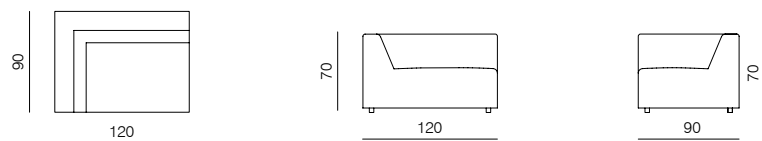

[armchair information website](#)

[pouf information website](#)

1SEATER 103
dimensions 103 × 90 × 70 cm

1SEATER 83
dimensions 83 × 90 × 70 cm

1SEATER + ARMRESTS 103 (L/R)
dimensions 120 × 90 × 70 cm

1SEATER + ARMRESTS 83 (L/R)
dimensions 100 × 90 × 70 cm

2SEATER 103
dimensions 206 × 90 × 70 cm

2SEATER + ARMRESTS 83 (L/R)
dimensions 183 × 90 × 70 cm

2SEATER + ARMRESTS 103 (L/R)
dimensions 223 × 90 × 70 cm

CHAISE LONGUE 165 83 (L/R)
dimensions 100 × 165 × 70 cm

CHAISE LONGUE 165 103 (L/R)
dimensions 120 × 165 × 70 cm

CHAISE LONGUE 195 83 (L/R)
dimensions 100 × 195 × 70 cm

CHAISE LONGUE 195 103 (L/R)
dimensions 120 × 195 × 70 cm

SPECIFICATIONS AND TECHNICAL DRAWING

CORNER
dimensions 90 × 90 × 70 cm

CORNER ASYMMETRICAL (L/R)
dimensions 120 × 90 × 70 cm

CORNER EXTENDED 83 (L/R)
dimensions 173 × 90 × 70 cm

CORNER EXTENDED 103 (L/R)
dimensions 193 × 90 × 70 cm

ISLAND 83
dimensions 83 × 90 × 40 cm