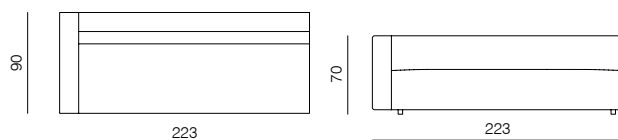

[armchair information website](#)

[pouf information website](#)

1SEATER 103
dimensions 103 × 90 × 70 cm

1SEATER 83
dimensions 83 × 90 × 70 cm

1SEATER + ARMRESTS 103 (L/R)
dimensions 120 × 90 × 70 cm

1SEATER + ARMRESTS 83 (L/R)
dimensions 100 × 90 × 70 cm

1SEATER EXTENDED 83 (L/R)
dimensions 130 × 90 × 70 cm

1SEATER EXTENDED 103 (L/R)
dimensions 150 × 90 × 70 cm

1SEATER EXTENDED 120 (L/R)
dimensions 180 × 90 × 70 cm

SPECIFICATIONS AND TECHNICAL DRAWING

2SEATER 83
dimensions 166 × 90 × 70 cm

2SEATER 103
dimensions 206 × 90 × 70 cm

2SEATER + ARMRESTS 83 (L/R)
dimensions 183 × 90 × 70 cm

2SEATER + ARMRESTS 103 (L/R)
dimensions 223 × 90 × 70 cm

CHAISE LONGUE 165 83 (L/R)
dimensions 100 × 165 × 70 cm

XL

CORNER

dimensions 100 × 100 × 70 cm

**CORNER ASYMMETRICAL (L/R)**

dimensions 120 × 100 × 70 cm

**CORNER EXTENDED 83 (L/R)**

dimensions 183 × 100 × 70 cm

**CORNER EXTENDED 103 (L/R)**