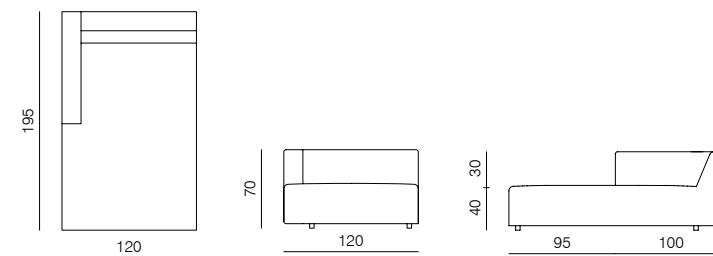

CHAISE LONGUE 195 103 (L/R)
dimensions 120 × 195 × 70 cm