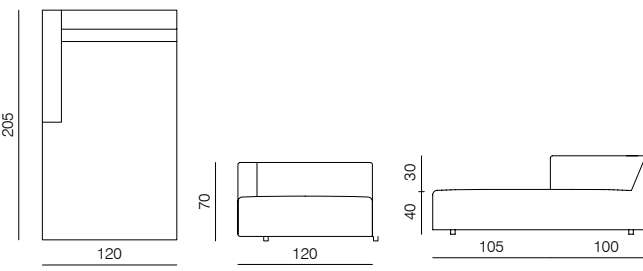

CORNER
dimensions 90 × 90 × 70 cm

CORNER ASYMMETRICAL (L/R)
dimensions 120 × 90 × 70 cm

CORNER EXTENDED 83 (L/R)
dimensions 173 × 90 × 70 cm

CORNER EXTENDED 103 (L/R)
dimensions 193 × 90 × 70 cm

ISLAND 83
dimensions 83 × 90 × 40 cm

dimensions 206 × 100 × 70 cm

**2SEATER + ARMRESTS 83 (L/R)**

dimensions 183 × 100 × 70 cm

**2SEATER + ARMRESTS 103 (L/R)**

dimensions 223 × 100 × 70 cm

**CHAISE LONGUE 175 83 (L/R)**

dimensions 100 × 175 × 70 cm

**CHAISE LONGUE 175 103 (L/R)**

dimensions 120 × 175 × 70 cm

**CHAISE LONGUE 205 83 (L/R)**

dimensions 100 × 205 × 70 cm

**CHAISE LONGUE 205 103 (L/R)**

dimensions 120 × 205 × 70 cm

SPECIFICATIONS AND TECHNICAL DRAWING

XL

CORNER

dimensions 100 × 100 × 70 cm

**CORNER ASYMMETRICAL (L/R)**

dimensions 120 × 100 × 70 cm

**CORNER EXTENDED 83 (L/R)**

dimensions 183 × 100 × 70 cm

**CORNER EXTENDED 103 (L/R)**