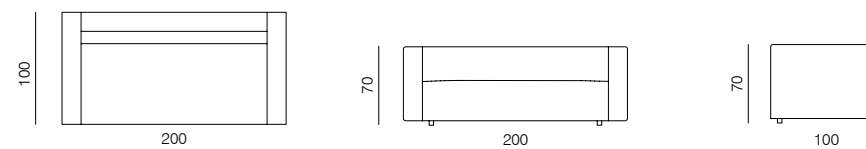

XL

CORNER

dimensions 100 × 100 × 70 cm

**CORNER ASYMMETRICAL (L/R)**

dimensions 120 × 100 × 70 cm

**CORNER EXTENDED 83 (L/R)**

dimensions 183 × 100 × 70 cm

**CORNER EXTENDED 103 (L/R)**

dimensions 203 × 100 × 70 cm

**ISLAND 83**

dimensions 83 × 100 × 40 cm

**ISLAND 103**

dimensions 103 × 100 × 40 cm

**2.5SEATER SOFA**

dimensions 200 × 100 × 70 cm

**3SEATER SOFA**