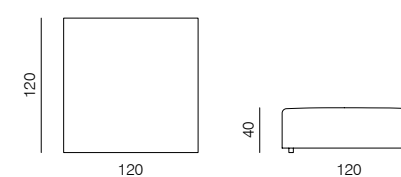

CORNER
dimensions 90 × 90 × 70 cm

CORNER ASYMMETRICAL (L/R)
dimensions 120 × 90 × 70 cm

CORNER EXTENDED 83 (L/R)
dimensions 173 × 90 × 70 cm

CORNER EXTENDED 103 (L/R)
dimensions 193 × 90 × 70 cm

ISLAND 83
dimensions 83 × 90 × 40 cm

ISLAND 103
dimensions 103 × 90 × 40 cm

POUF 103 × 83
dimensions 103 × 83 × 40 cm

POUF 100 × 100
dimensions 100 × 100 × 40 cm

POUF 120 × 120
dimensions 120 × 120 × 40 cm

SPECIFICATIONS AND TECHNICAL DRAWING

XL

1SEATER 103
dimensions 103 × 100 × 70 cm

1SEATER 83
dimensions 83 × 100 × 70 cm

1SEATER EXTENDED 83 (L/R)
dimensions 130 × 100 × 70 cm

1SEATER + ARMRESTS 103 (L/R)
dimensions 120 × 100 × 70 cm

1SEATER + ARMRESTS 83 (L/R)
dimensions 100 × 100 × 70 cm

XL

CORNER

dimensions 100 × 100 × 70 cm

**CORNER ASYMMETRICAL (L/R)**

dimensions 120 × 100 × 70 cm

**CORNER EXTENDED 83 (L/R)**

dimensions 183 × 100 × 70 cm

**CORNER EXTENDED 103 (L/R)**