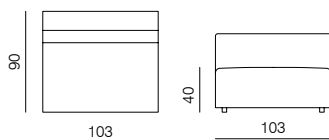

[armchair information website](#)

[pouf information website](#)

1SEATER 103
dimensions 103 × 90 × 70 cm

1SEATER 83
dimensions 83 × 90 × 70 cm

1SEATER + ARMRESTS 103 (L/R)
dimensions 120 × 90 × 70 cm

1SEATER + ARMRESTS 83 (L/R)
dimensions 100 × 90 × 70 cm

1SEATER EXTENDED 83 (L/R)
dimensions 130 × 90 × 70 cm

1SEATER EXTENDED 103 (L/R)
dimensions 150 × 90 × 70 cm

1SEATER EXTENDED 120 (L/R)
dimensions 180 × 90 × 70 cm

SPECIFICATIONS AND TECHNICAL DRAWING

2SEATER 83
dimensions 166 × 90 × 70 cm

CORNER
dimensions 90 × 90 × 70 cm

CORNER ASYMMETRICAL (L/R)
dimensions 120 × 90 × 70 cm

CORNER EXTENDED 83 (L/R)
dimensions 173 × 90 × 70 cm

CORNER EXTENDED 103 (L/R)
dimensions 193 × 90 × 70 cm

ISLAND 83
dimensions 83 × 90 × 40 cm

XL

CORNER

dimensions 100 × 100 × 70 cm

**CORNER ASYMMETRICAL (L/R)**

dimensions 120 × 100 × 70 cm

**CORNER EXTENDED 83 (L/R)**

dimensions 183 × 100 × 70 cm

**CORNER EXTENDED 103 (L/R)**