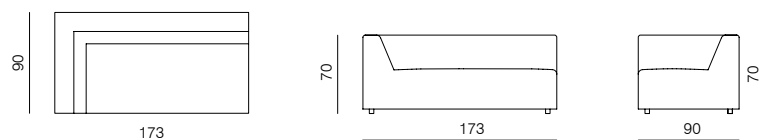

[armchair information website](#)

[pouf information website](#)

1SEATER 103
dimensions 103 × 90 × 70 cm

1SEATER 83
dimensions 83 × 90 × 70 cm

1SEATER + ARMRESTS 103 (L/R)
dimensions 120 × 90 × 70 cm

1SEATER + ARMRESTS 83 (L/R)
dimensions 100 × 90 × 70 cm

CHAISE LONGUE 165 103 (L/R)
dimensions 120 × 165 × 70 cm

CHAISE LONGUE 195 83 (L/R)
dimensions 100 × 195 × 70 cm

CHAISE LONGUE 195 103 (L/R)
dimensions 120 × 195 × 70 cm

SPECIFICATIONS AND TECHNICAL DRAWING

CORNER
dimensions 90 × 90 × 70 cm

CORNER ASYMMETRICAL (L/R)
dimensions 120 × 90 × 70 cm

CORNER EXTENDED 83 (L/R)
dimensions 173 × 90 × 70 cm

CORNER EXTENDED 103 (L/R)
dimensions 193 × 90 × 70 cm

ISLAND 83
dimensions 83 × 90 × 40 cm

XL

CORNER

dimensions 100 × 100 × 70 cm

**CORNER ASYMMETRICAL (L/R)**

dimensions 120 × 100 × 70 cm

**CORNER EXTENDED 83 (L/R)**

dimensions 183 × 100 × 70 cm

**CORNER EXTENDED 103 (L/R)**