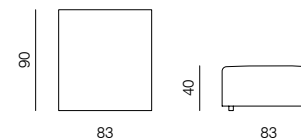

CHAISE LONGUE 165 103 (L/R)
dimensions 120 × 165 × 70 cm

CHAISE LONGUE 195 83 (L/R)
dimensions 100 × 195 × 70 cm

CHAISE LONGUE 195 103 (L/R)
dimensions 120 × 195 × 70 cm

SPECIFICATIONS AND TECHNICAL DRAWING

CORNER
dimensions 90 × 90 × 70 cm

CORNER ASYMMETRICAL (L/R)
dimensions 120 × 90 × 70 cm

CORNER EXTENDED 83 (L/R)
dimensions 173 × 90 × 70 cm

CORNER EXTENDED 103 (L/R)
dimensions 193 × 90 × 70 cm

ISLAND 83
dimensions 83 × 90 × 40 cm

ISLAND 103
dimensions 103 × 90 × 40 cm

POUF 103 × 83
dimensions 103 × 83 × 40 cm

POUF 100 × 100
dimensions 100 × 100 × 40 cm

POUF 120 × 120
dimensions 120 × 120 × 40 cm

SPECIFICATIONS AND TECHNICAL DRAWING

XL

CORNER

dimensions 100 × 100 × 70 cm

**CORNER ASYMMETRICAL (L/R)**

dimensions 120 × 100 × 70 cm

**CORNER EXTENDED 83 (L/R)**

dimensions 183 × 100 × 70 cm

**CORNER EXTENDED 103 (L/R)**