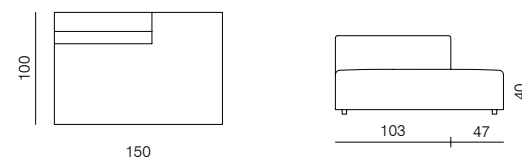

CORNER
dimensions 90 × 90 × 70 cm

CORNER ASYMMETRICAL (L/R)
dimensions 120 × 90 × 70 cm

CORNER EXTENDED 83 (L/R)
dimensions 173 × 90 × 70 cm

CORNER EXTENDED 103 (L/R)
dimensions 193 × 90 × 70 cm

ISLAND 83
dimensions 83 × 90 × 40 cm

XL

1SEATER 103
dimensions 103 × 100 × 70 cm

1SEATER 83
dimensions 83 × 100 × 70 cm

1SEATER EXTENDED 83 (L/R)
dimensions 130 × 100 × 70 cm

1SEATER + ARMRESTS 103 (L/R)
dimensions 120 × 100 × 70 cm

1SEATER + ARMRESTS 83 (L/R)
dimensions 100 × 100 × 70 cm

1SEATER EXTENDED 103 (L/R)
dimensions 150 × 100 × 70 cm

1SEATER EXTENDED 103 (L/R)
dimensions 180 × 100 × 70 cm

SPECIFICATIONS AND TECHNICAL DRAWING

XL

2SEATER 83

dimensions 166 × 100 × 70 cm

**2SEATER 103**

XL

CORNER

dimensions 100 × 100 × 70 cm

**CORNER ASYMMETRICAL (L/R)**

dimensions 120 × 100 × 70 cm

**CORNER EXTENDED 83 (L/R)**

dimensions 183 × 100 × 70 cm

**CORNER EXTENDED 103 (L/R)**