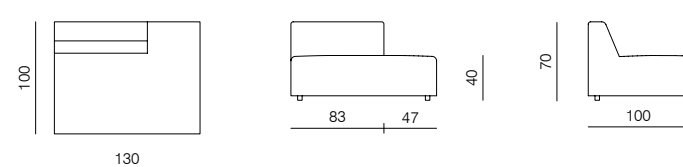

CORNER
dimensions 90 × 90 × 70 cm

CORNER ASYMMETRICAL (L/R)
dimensions 120 × 90 × 70 cm

CORNER EXTENDED 83 (L/R)
dimensions 173 × 90 × 70 cm

CORNER EXTENDED 103 (L/R)
dimensions 193 × 90 × 70 cm

ISLAND 83
dimensions 83 × 90 × 40 cm

XL

1SEATER 103
dimensions 103 × 100 × 70 cm

1SEATER 83
dimensions 83 × 100 × 70 cm

1SEATER EXTENDED 83 (L/R)
dimensions 130 × 100 × 70 cm

1SEATER + ARMRESTS 103 (L/R)
dimensions 120 × 100 × 70 cm

1SEATER + ARMRESTS 83 (L/R)
dimensions 100 × 100 × 70 cm

1SEATER EXTENDED 103 (L/R)
dimensions 150 × 100 × 70 cm

1SEATER EXTENDED 103 (L/R)
dimensions 180 × 100 × 70 cm

SPECIFICATIONS AND TECHNICAL DRAWING

XL

2SEATER 83

dimensions 166 × 100 × 70 cm

**2SEATER 103**

XL

CORNER

dimensions 100 × 100 × 70 cm

**CORNER ASYMMETRICAL (L/R)**

dimensions 120 × 100 × 70 cm

**CORNER EXTENDED 83 (L/R)**

dimensions 183 × 100 × 70 cm

**CORNER EXTENDED 103 (L/R)**