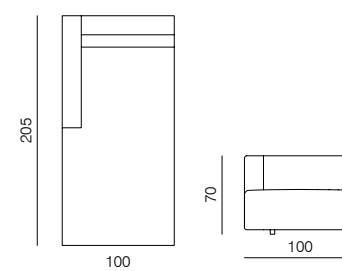

1SEATER EXTENDED 103 (L/R)
dimensions 150 × 100 × 70 cm

1SEATER EXTENDED 103 (L/R)
dimensions 180 × 100 × 70 cm

SPECIFICATIONS AND TECHNICAL DRAWING

XL

2SEATER 83

dimensions 166 × 100 × 70 cm

**2SEATER 103**

dimensions 206 × 100 × 70 cm

**2SEATER + ARMRESTS 83 (L/R)**

dimensions 183 × 100 × 70 cm

**2SEATER + ARMRESTS 103 (L/R)**

dimensions 223 × 100 × 70 cm

**CHAISE LONGUE 175 83 (L/R)**

dimensions 100 × 175 × 70 cm

**CHAISE LONGUE 175 103 (L/R)**

dimensions 120 × 175 × 70 cm

**CHAISE LONGUE 205 83 (L/R)**

dimensions 100 × 205 × 70 cm

**CHAISE LONGUE 205 103 (L/R)**

dimensions 120 × 205 × 70 cm

SPECIFICATIONS AND TECHNICAL DRAWING

XL

CORNER

dimensions 100 × 100 × 70 cm

**CORNER ASYMMETRICAL (L/R)**

dimensions 120 × 100 × 70 cm

**CORNER EXTENDED 83 (L/R)**

dimensions 183 × 100 × 70 cm

**CORNER EXTENDED 103 (L/R)**