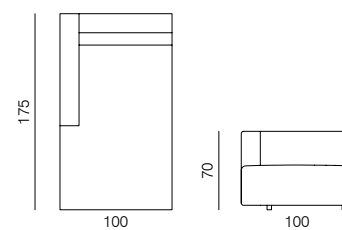

1SEATER EXTENDED 103 (L/R)
dimensions 150 × 100 × 70 cm

1SEATER EXTENDED 103 (L/R)
dimensions 180 × 100 × 70 cm

SPECIFICATIONS AND TECHNICAL DRAWING

XL

2SEATER 83

dimensions 166 × 100 × 70 cm

**2SEATER 103**

dimensions 206 × 100 × 70 cm

**2SEATER + ARMRESTS 83 (L/R)**

dimensions 183 × 100 × 70 cm

**2SEATER + ARMRESTS 103 (L/R)**

dimensions 223 × 100 × 70 cm

**CHAISE LONGUE 175 83 (L/R)**

dimensions 100 × 175 × 70 cm

**CHAISE LONGUE 175 103 (L/R)**

dimensions 120 × 175 × 70 cm

**CHAISE LONGUE 205 83 (L/R)**

dimensions 100 × 205 × 70 cm

**CHAISE LONGUE 205 103 (L/R)**

dimensions 120 × 205 × 70 cm

SPECIFICATIONS AND TECHNICAL DRAWING

XL

CORNER

dimensions 100 × 100 × 70 cm

**CORNER ASYMMETRICAL (L/R)**

dimensions 120 × 100 × 70 cm

**CORNER EXTENDED 83 (L/R)**

dimensions 183 × 100 × 70 cm

**CORNER EXTENDED 103 (L/R)**