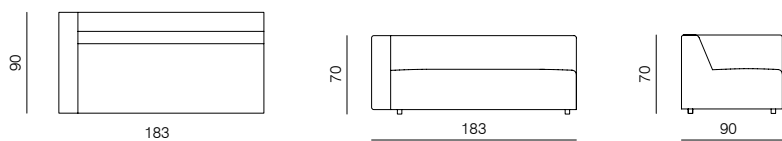

[armchair information website](#)

[pouf information website](#)

1SEATER 103
dimensions 103 × 90 × 70 cm

1SEATER 83
dimensions 83 × 90 × 70 cm

1SEATER + ARMRESTS 103 (L/R)
dimensions 120 × 90 × 70 cm

1SEATER + ARMRESTS 83 (L/R)
dimensions 100 × 90 × 70 cm

1SEATER EXTENDED 83 (L/R)
dimensions 130 × 90 × 70 cm

1SEATER EXTENDED 103 (L/R)
dimensions 150 × 90 × 70 cm

1SEATER EXTENDED 120 (L/R)
dimensions 180 × 90 × 70 cm

SPECIFICATIONS AND TECHNICAL DRAWING

2SEATER 83
dimensions 166 × 90 × 70 cm

2SEATER 103
dimensions 206 × 90 × 70 cm

2SEATER + ARMRESTS 83 (L/R)
dimensions 183 × 90 × 70 cm

2SEATER + ARMRESTS 103 (L/R)
dimensions 223 × 90 × 70 cm

CHAISE LONGUE 165 83 (L/R)
dimensions 100 × 165 × 70 cm

XL

CORNER

dimensions 100 × 100 × 70 cm

**CORNER ASYMMETRICAL (L/R)**

dimensions 120 × 100 × 70 cm

**CORNER EXTENDED 83 (L/R)**

dimensions 183 × 100 × 70 cm

**CORNER EXTENDED 103 (L/R)**