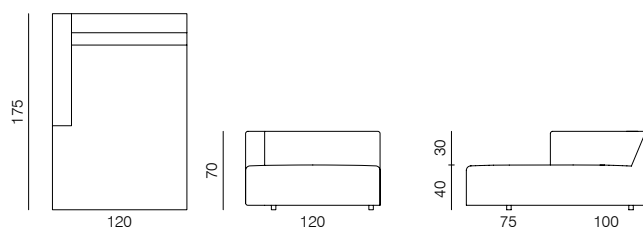

CHAISE LONGUE 175 103 (L/R)

dimensions 120 × 175 × 70 cm