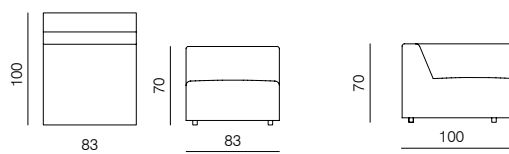

CORNER
dimensions 90 × 90 × 70 cm

CORNER ASYMMETRICAL (L/R)
dimensions 120 × 90 × 70 cm

CORNER EXTENDED 83 (L/R)
dimensions 173 × 90 × 70 cm

CORNER EXTENDED 103 (L/R)
dimensions 193 × 90 × 70 cm

ISLAND 83
dimensions 83 × 90 × 40 cm

ISLAND 103
dimensions 103 × 90 × 40 cm

POUF 103 × 83
dimensions 103 × 83 × 40 cm

POUF 100 × 100
dimensions 100 × 100 × 40 cm

POUF 120 × 120
dimensions 120 × 120 × 40 cm

SPECIFICATIONS AND TECHNICAL DRAWING

**ARMCHAIR**

dimensions 100 x 90 x 70 cm

**2SEATER SOFA**

dimensions 166 x 90 x 70 cm

**2.5SEATER SOFA**

dimensions 200 x 90 x 70 cm

**3SEATER SOFA**

dimensions 240 x 90 x 70 cm

XL

1SEATER 103
dimensions 103 × 100 × 70 cm

1SEATER 83
dimensions 83 × 100 × 70 cm

1SEATER EXTENDED 83 (L/R)
dimensions 130 × 100 × 70 cm

1SEATER + ARMRESTS 103 (L/R)
dimensions 120 × 100 × 70 cm

1SEATER + ARMRESTS 83 (L/R)
dimensions 100 × 100 × 70 cm