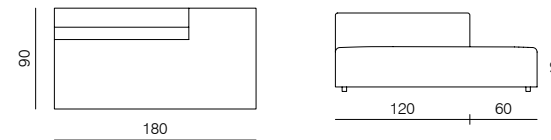

[armchair information website](#)

[pouf information website](#)

1SEATER 103
dimensions 103 × 90 × 70 cm

1SEATER 83
dimensions 83 × 90 × 70 cm

1SEATER + ARMRESTS 103 (L/R)
dimensions 120 × 90 × 70 cm

1SEATER + ARMRESTS 83 (L/R)
dimensions 100 × 90 × 70 cm

1SEATER EXTENDED 83 (L/R)
dimensions 130 × 90 × 70 cm

1SEATER EXTENDED 103 (L/R)
dimensions 150 × 90 × 70 cm

1SEATER EXTENDED 120 (L/R)
dimensions 180 × 90 × 70 cm

SPECIFICATIONS AND TECHNICAL DRAWING

2SEATER 83
dimensions 166 × 90 × 70 cm

CORNER
dimensions 90 × 90 × 70 cm

CORNER ASYMMETRICAL (L/R)
dimensions 120 × 90 × 70 cm

CORNER EXTENDED 83 (L/R)
dimensions 173 × 90 × 70 cm

CORNER EXTENDED 103 (L/R)
dimensions 193 × 90 × 70 cm

ISLAND 83
dimensions 83 × 90 × 40 cm

XL

CORNER

dimensions 100 × 100 × 70 cm

**CORNER ASYMMETRICAL (L/R)**

dimensions 120 × 100 × 70 cm

**CORNER EXTENDED 83 (L/R)**

dimensions 183 × 100 × 70 cm

**CORNER EXTENDED 103 (L/R)**