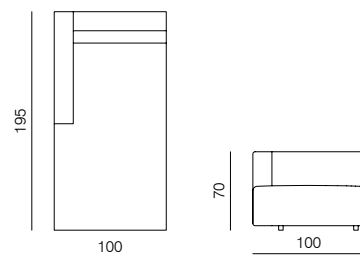

1SEATER EXTENDED 83 (L/R)
dimensions 130 × 90 × 70 cm

1SEATER EXTENDED 103 (L/R)
dimensions 150 × 90 × 70 cm

1SEATER EXTENDED 120 (L/R)
dimensions 180 × 90 × 70 cm

SPECIFICATIONS AND TECHNICAL DRAWING

2SEATER 83
dimensions 166 × 90 × 70 cm

2SEATER 103
dimensions 206 × 90 × 70 cm

2SEATER + ARMRESTS 83 (L/R)
dimensions 183 × 90 × 70 cm

2SEATER + ARMRESTS 103 (L/R)
dimensions 223 × 90 × 70 cm

CHAISE LONGUE 165 83 (L/R)
dimensions 100 × 165 × 70 cm

CHAISE LONGUE 165 103 (L/R)
dimensions 120 × 165 × 70 cm

CHAISE LONGUE 195 83 (L/R)
dimensions 100 × 195 × 70 cm

CHAISE LONGUE 195 103 (L/R)
dimensions 120 × 195 × 70 cm

SPECIFICATIONS AND TECHNICAL DRAWING

CORNER
dimensions 90 × 90 × 70 cm

CORNER ASYMMETRICAL (L/R)
dimensions 120 × 90 × 70 cm

CORNER EXTENDED 83 (L/R)
dimensions 173 × 90 × 70 cm

CORNER EXTENDED 103 (L/R)
dimensions 193 × 90 × 70 cm

ISLAND 83
dimensions 83 × 90 × 40 cm