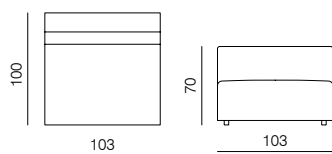

CORNER
dimensions 90 × 90 × 70 cm

CORNER ASYMMETRICAL (L/R)
dimensions 120 × 90 × 70 cm

CORNER EXTENDED 83 (L/R)
dimensions 173 × 90 × 70 cm

CORNER EXTENDED 103 (L/R)
dimensions 193 × 90 × 70 cm

ISLAND 83
dimensions 83 × 90 × 40 cm

ISLAND 103
dimensions 103 × 90 × 40 cm

POUF 103 × 83
dimensions 103 × 83 × 40 cm

POUF 100 × 100
dimensions 100 × 100 × 40 cm

POUF 120 × 120
dimensions 120 × 120 × 40 cm

SPECIFICATIONS AND TECHNICAL DRAWING

**ARMCHAIR**

dimensions 100 x 90 x 70 cm

**2SEATER SOFA**

dimensions 166 x 90 x 70 cm

**2.5SEATER SOFA**

dimensions 200 x 90 x 70 cm

**3SEATER SOFA**

dimensions 240 x 90 x 70 cm

XL

1SEATER 103
dimensions 103 × 100 × 70 cm

1SEATER 83
dimensions 83 × 100 × 70 cm

1SEATER EXTENDED 83 (L/R)
dimensions 130 × 100 × 70 cm

1SEATER + ARMRESTS 103 (L/R)
dimensions 120 × 100 × 70 cm

1SEATER + ARMRESTS 83 (L/R)
dimensions 100 × 100 × 70 cm