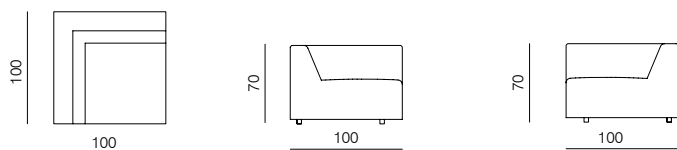

**CHAISE LONGUE 175 103 (L/R)**

dimensions 120 × 175 × 70 cm

**CHAISE LONGUE 205 83 (L/R)**

dimensions 100 × 205 × 70 cm

**CHAISE LONGUE 205 103 (L/R)**

dimensions 120 × 205 × 70 cm

SPECIFICATIONS AND TECHNICAL DRAWING

XL

CORNER

dimensions 100 × 100 × 70 cm

**CORNER ASYMMETRICAL (L/R)**

dimensions 120 × 100 × 70 cm

**CORNER EXTENDED 83 (L/R)**

dimensions 183 × 100 × 70 cm

**CORNER EXTENDED 103 (L/R)**