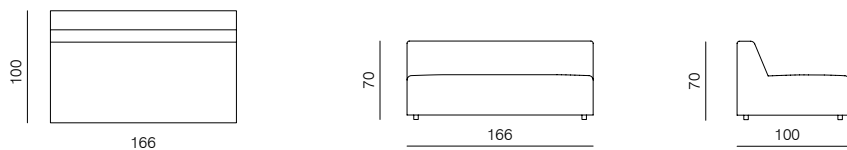

XL

1SEATER 103
dimensions 103 × 100 × 70 cm

1SEATER 83
dimensions 83 × 100 × 70 cm

1SEATER EXTENDED 83 (L/R)
dimensions 130 × 100 × 70 cm

1SEATER + ARMRESTS 103 (L/R)
dimensions 120 × 100 × 70 cm

1SEATER + ARMRESTS 83 (L/R)
dimensions 100 × 100 × 70 cm

1SEATER EXTENDED 103 (L/R)
dimensions 150 × 100 × 70 cm

1SEATER EXTENDED 103 (L/R)
dimensions 180 × 100 × 70 cm

SPECIFICATIONS AND TECHNICAL DRAWING

XL

2SEATER 83

dimensions 166 × 100 × 70 cm

**2SEATER 103**

dimensions 206 × 100 × 70 cm

**2SEATER + ARMRESTS 83 (L/R)**

dimensions 183 × 100 × 70 cm

**2SEATER + ARMRESTS 103 (L/R)**

dimensions 223 × 100 × 70 cm

**CHAISE LONGUE 175 83 (L/R)**

dimensions 100 × 175 × 70 cm

XL

CORNER

dimensions 100 × 100 × 70 cm

**CORNER ASYMMETRICAL (L/R)**

dimensions 120 × 100 × 70 cm

**CORNER EXTENDED 83 (L/R)**

dimensions 183 × 100 × 70 cm

**CORNER EXTENDED 103 (L/R)**