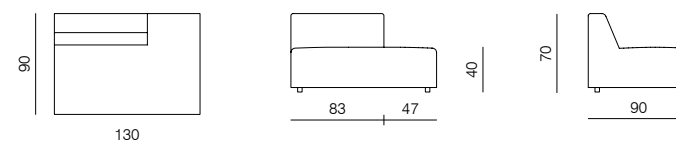

[armchair information website](#)

[pouf information website](#)

1SEATER 103
dimensions 103 × 90 × 70 cm

1SEATER 83
dimensions 83 × 90 × 70 cm

1SEATER + ARMRESTS 103 (L/R)
dimensions 120 × 90 × 70 cm

1SEATER + ARMRESTS 83 (L/R)
dimensions 100 × 90 × 70 cm

1SEATER EXTENDED 83 (L/R)
dimensions 130 × 90 × 70 cm

1SEATER EXTENDED 103 (L/R)
dimensions 150 × 90 × 70 cm

1SEATER EXTENDED 120 (L/R)
dimensions 180 × 90 × 70 cm

SPECIFICATIONS AND TECHNICAL DRAWING

2SEATER 83
dimensions 166 × 90 × 70 cm

CORNER
dimensions 90 × 90 × 70 cm

CORNER ASYMMETRICAL (L/R)
dimensions 120 × 90 × 70 cm

CORNER EXTENDED 83 (L/R)
dimensions 173 × 90 × 70 cm

CORNER EXTENDED 103 (L/R)
dimensions 193 × 90 × 70 cm

ISLAND 83
dimensions 83 × 90 × 40 cm

XL

CORNER

dimensions 100 × 100 × 70 cm

**CORNER ASYMMETRICAL (L/R)**

dimensions 120 × 100 × 70 cm

**CORNER EXTENDED 83 (L/R)**

dimensions 183 × 100 × 70 cm

**CORNER EXTENDED 103 (L/R)**