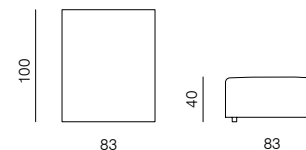

**CHAISE LONGUE 175 103 (L/R)**

dimensions 120 × 175 × 70 cm

**CHAISE LONGUE 205 83 (L/R)**

dimensions 100 × 205 × 70 cm

**CHAISE LONGUE 205 103 (L/R)**

dimensions 120 × 205 × 70 cm

SPECIFICATIONS AND TECHNICAL DRAWING

XL

CORNER

dimensions 100 × 100 × 70 cm

**CORNER ASYMMETRICAL (L/R)**

dimensions 120 × 100 × 70 cm

**CORNER EXTENDED 83 (L/R)**

dimensions 183 × 100 × 70 cm

**CORNER EXTENDED 103 (L/R)**

dimensions 203 × 100 × 70 cm

**ISLAND 83**

dimensions 83 × 100 × 40 cm

**ISLAND 103**

dimensions 103 × 100 × 40 cm

**2.5SEATER SOFA**

dimensions 200 × 100 × 70 cm

**3SEATER SOFA**