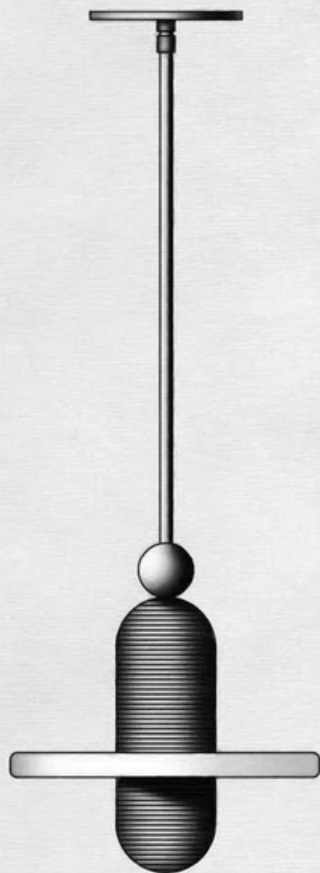

5.5 IN / 14 CM

HEIGHT TO ORDER

11.75 IN / 30 CM

Ø 11 IN / 28 CM

AGED BRASS

OIL-RUBBED BRONZE

BLACKENED BRASS

TARNISHED SILVER