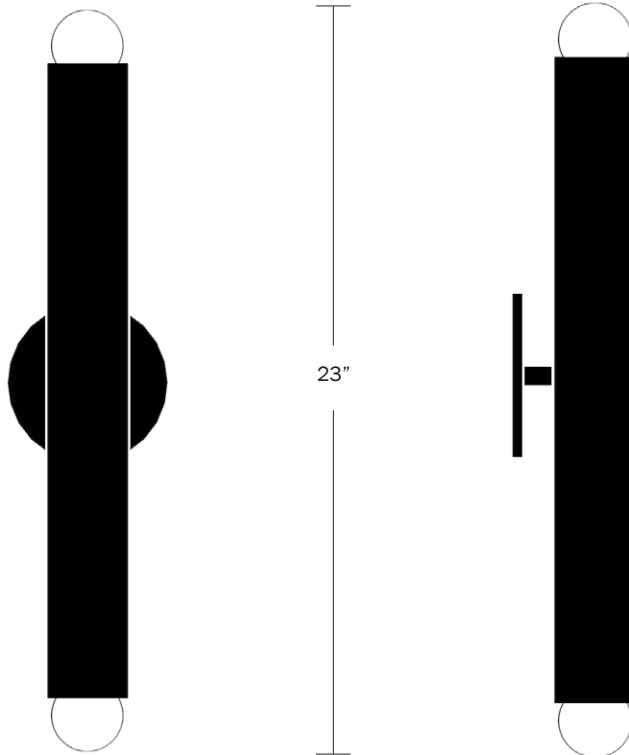

Finish Options

- Natural Oak
- Oxidized Oak
- Painted White
- Hewn Brass
- Blackened Brass

Dimensions

- ADA Compliant
- Cylinder Height - 20"
- Overall Height - 23"
- Cylinder Diameter - 2.5"
- Canopy Diameter - 5"

Weight

8 lbs

Lamp

- 25 Watt Incandescent Max
- (2) Tala Sphere | E12 Bulbs Included
- Sphere | E12 LED Bulbs Included
- 2" Diameter | 4 Watts
- 220 Lumens Per Bulb
- 2000-2800K Color Temperature
- Bulb Life 15,000 Hours
- 110/120V, E12
- 220/240V, E14
- UL/CE Listed
- Damp Rated

2.5"

4"

front

side

WORKSTEAD