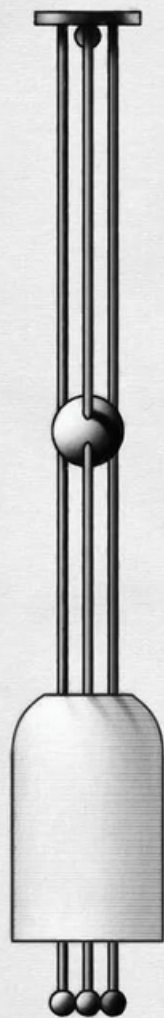

6.5 IN / 16 CM

HEIGHT TO ORDER

18.25 IN / 46 CM

14.75 IN / 37 CM

37.5 IN / 95 CM

Ø 9 IN / 23 CM

AGED BRASS

OIL-RUBBED BRONZE

BLACKENED BRASS

TARNISHED SILVER