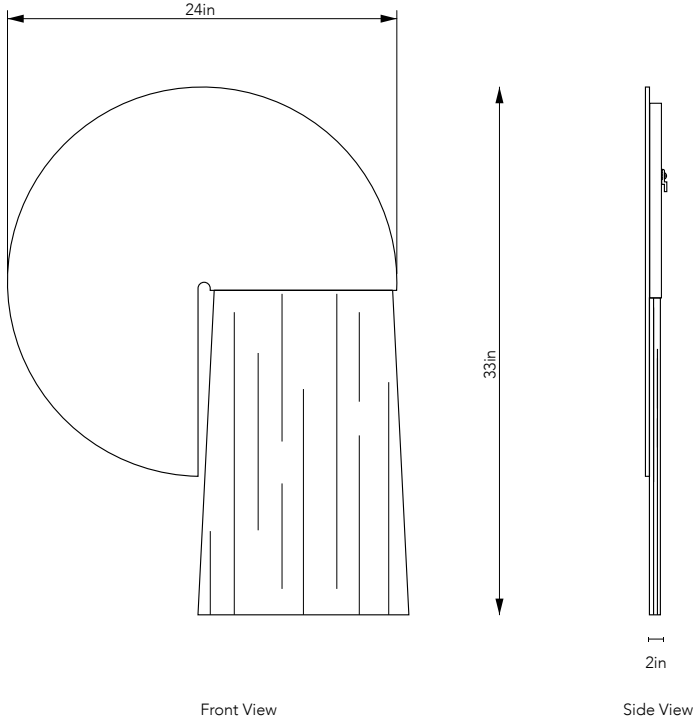

# Iris Mirror

CLEAR

BRONZE

GREY

PEACH

BLACK

REGENCY

ESSEX