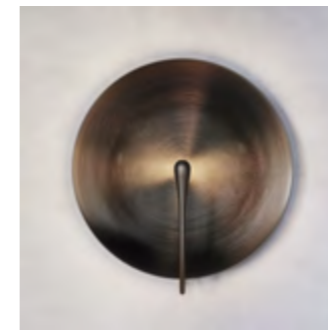

ATELIER
001

COSMIC COLLECTION

COSMIC WALL

REGOLITH