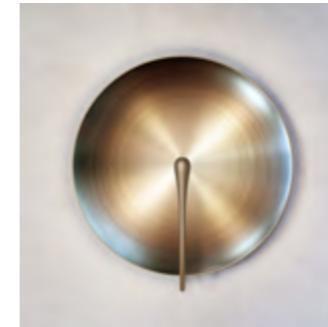

ATELIER
001

COSMIC COLLECTION

COSMIC WALL

ORE