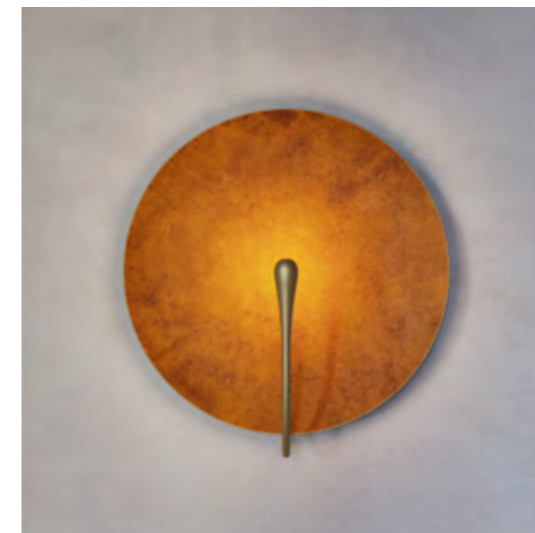

### REGOLITH

**DIMENSIONS**  
Ø 35cm (13.8") | Depth 12cm (4.7")  
Ø 60cm (23.6") | Depth 18cm (7.1")

**WEIGHT**  
3kg (6.6lbs)  
4kg (8.8lbs)

**MATERIALS**  
Dark bronze framework  
Hand-spun brass plate

## RUST

**DIMENSIONS**  
Ø 35cm (13.8") | Depth 12cm (4.7")  
Ø 60cm (23.6") | Depth 18cm (7.1")

**WEIGHT**  
3kg (6.6lbs)  
4kg (8.8lbs)

**MATERIALS**  
Satin brass framework  
Hand-spun brass plate

**FINISH**  
Rust patina;  
Please note that each piece is hand-finished and will vary slightly in patterns and textures.