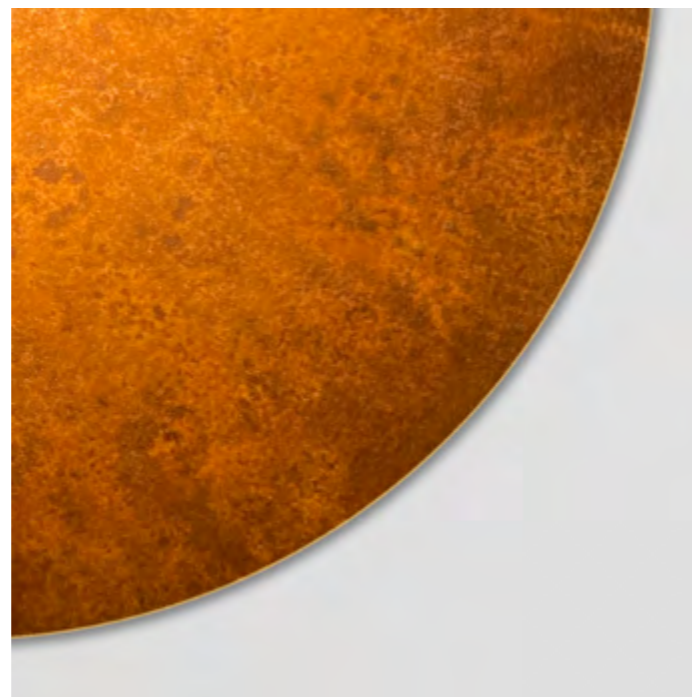

ATELIER OOI

COSMIC COLLECTION

RUST

DIMENSIONS
Ø 35cm (13.8") | Depth 12cm (4.7")
Ø 60cm (23.6") | Depth 18cm (7.1")

WEIGHT
3kg (6.6lbs)
4kg (8.8lbs)

MATERIALS
Satin brass framework
Hand-spun brass plate

FINISH
Rust patina;
Please note that each piece is hand-finished and will vary slightly in patterns and textures.

LEAD TIME
8-10 weeks excl. shipping

ILLUMINATION
Integrated LED (No bulb required)
LED colour temperature 2700K
LED dimmable driver
Output 450mA 4W 500lm
Input 120/240V
50,000 hours rated life

DIMMING
Mains, DALI, 0-10V or 1-10V

WALL MOUNTED
Driver to be integrated into wall.
All components supplied.

REGION
CE certified;
UL listing available at a surcharge.