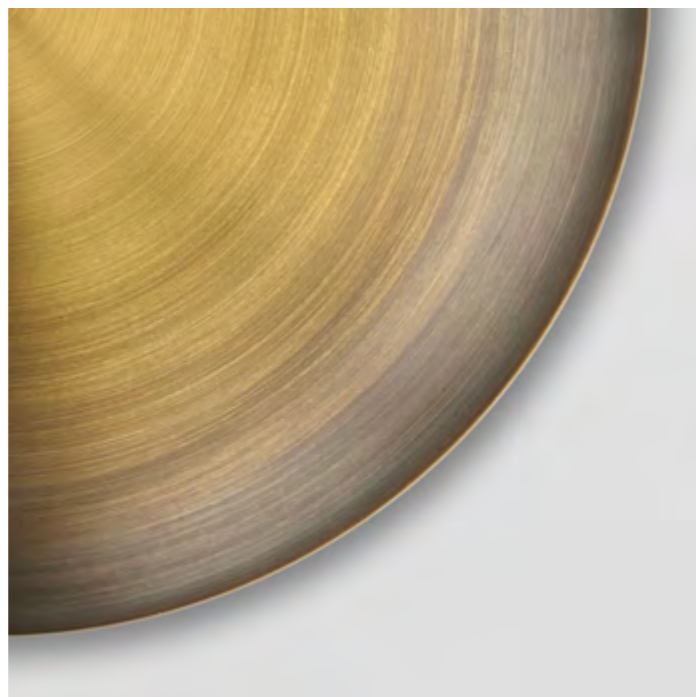

ATELIER 001

COSMIC COLLECTION

ORE

DIMENSIONS
Ø 35cm (13.8") | Depth 12cm (4.7")
Ø 60cm (23.6") | Depth 18cm (7.1")

WEIGHT
3kg (6.6lbs)
4kg (8.8lbs)

MATERIALS
Satin brass framework
Hand-spun brass plate

FINISH
Bronze gradient patina;
Please note that each piece is hand-
finished and will vary slightly in
patterns and textures.

LEAD TIME
8-10 weeks excl. shipping

ILLUMINATION
Integrated LED (No bulb required)
LED colour temperature 2700K
LED dimmable driver
Output 450mA 4W 500lm
Input 120/240V
50,000 hours rated life

DIMMING
Mains, DALI, 0-10V or 1-10V

WALL MOUNTED
Driver to be integrated into wall.
All components supplied.

REGION
CE certified;
UL listing available at a surcharge.