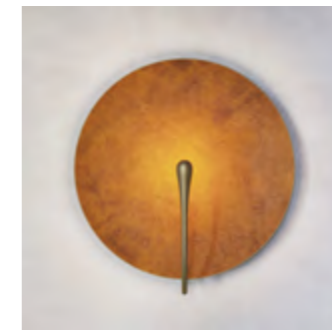

ATELIER
001

COSMIC COLLECTION

COSMIC WALL

RUST