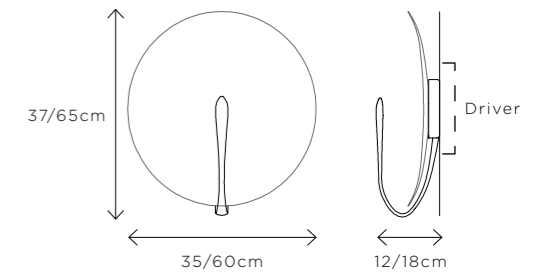

PURION

DIMENSIONS
Ø 35cm (13.8") | Depth 12cm (4.7")
Ø 60cm (23.6") | Depth 18cm (7.1")

WEIGHT
3kg (6.6lbs)
4kg (8.8lbs)

MATERIALS
Satin brass framework
Hand-spun brass plate

FINISH
Gloss or matt white lacquer;
Please note that each piece is hand-finished and will vary slightly in patterns and textures.

LEAD TIME
8-10 weeks excl. shipping

ILLUMINATION
Integrated LED (No bulb required)
LED colour temperature 2700K
LED dimmable driver
Output 450mA 4W 500lm
Input 120/240V
50,000 hours rated life

DIMMING
Mains, DALI, 0-10V or 1-10V

WALL MOUNTED
Driver to be integrated into wall.
All components supplied.

REGION
CE certified;
UL listing available at a surcharge.