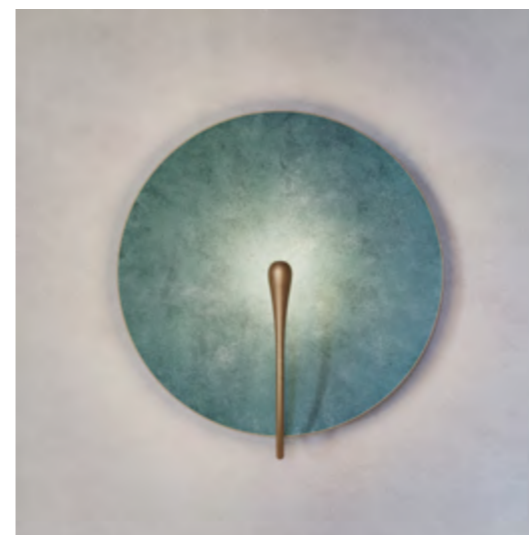

ATELIER OOI

COSMIC COLLECTION