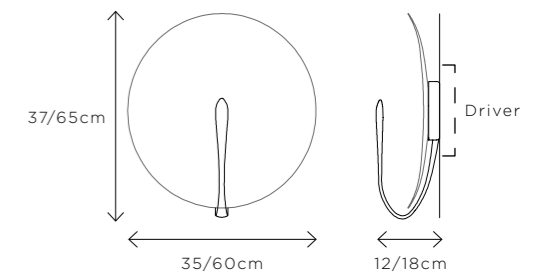

AZURE

DIMENSIONS
Ø 35cm (13.8") | Depth 12cm (4.7")
Ø 60cm (23.6") | Depth 18cm (7.1")

WEIGHT
3kg (6.6lbs)
4kg (8.8lbs)

MATERIALS
Satin brass framework
Hand-spun brass plate

FINISH
Mixed indigo patina;
Please note that each piece is hand-
finished and will vary slightly in
patterns and textures.

LEAD TIME
8-10 weeks excl. shipping

ILLUMINATION
Integrated LED (No bulb required)
LED colour temperature 2700K
LED dimmable driver
Output 450mA 4W 500lm
Input 120/240V
50,000 hours rated life

DIMMING
Mains, DALI, 0-10V or 1-10V

WALL MOUNTED
Driver to be integrated into wall.
All components supplied.

REGION
CE certified;
UL listing available at a surcharge.