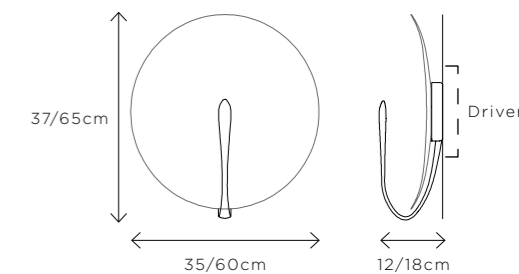

OXIDIUM

DIMENSIONS
Ø 35cm (13.8") | Depth 12cm (4.7")
Ø 60cm (23.6") | Depth 18cm (7.1")

WEIGHT
3kg (6.6lbs)
4kg (8.8lbs)

MATERIALS
Satin brass framework
Hand-spun brass plate

FINISH
Oxidised brass patina;
Please note that each piece is hand-
finished and will vary slightly in
patterns and textures.

LEAD TIME
8-10 weeks excl. shipping

ILLUMINATION
Integrated LED (No bulb required)
LED colour temperature 2700K
LED dimmable driver
Output 450mA 4W 500lm
Input 120/240V
50,000 hours rated life

DIMMING
Mains, DALI, 0-10V or 1-10V

WALL MOUNTED
Driver to be integrated into wall.
All components supplied.

REGION
CE certified;
UL listing available at a surcharge.