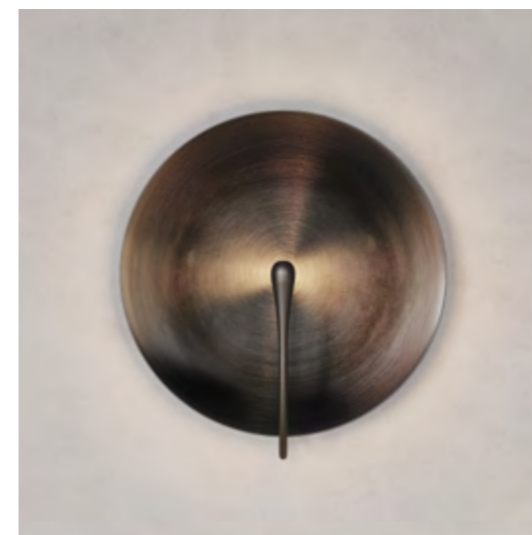

### REGOLITH

**DIMENSIONS**  
Ø 35cm (13.8") | Depth 12cm (4.7")  
Ø 60cm (23.6") | Depth 18cm (7.1")

**WEIGHT**  
3kg (6.6lbs)  
4kg (8.8lbs)

**MATERIALS**  
Dark bronze framework  
Hand-spun brass plate