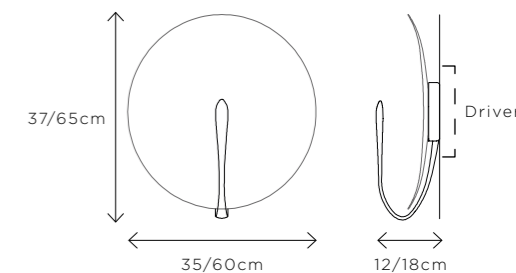

VERDIGRIS

DIMENSIONS
Ø 35cm (13.8") | Depth 12cm (4.7")
Ø 60cm (23.6") | Depth 18cm (7.1")

WEIGHT
3kg (6.6lbs)
4kg (8.8lbs)

MATERIALS
Satin brass framework
Hand-spun brass plate

FINISH
Verdigris patina;
Please note that each piece is hand-finished and will vary slightly in patterns and textures.

LEAD TIME
8-10 weeks excl. shipping

ILLUMINATION
Integrated LED (No bulb required)
LED colour temperature 2700K
LED dimmable driver
Output 450mA 4W 500lm
Input 120/240V
50,000 hours rated life

DIMMING
Mains, DALI, 0-10V or 1-10V

WALL MOUNTED
Driver to be integrated into wall.
All components supplied.

REGION
CE certified;
UL listing available at a surcharge.