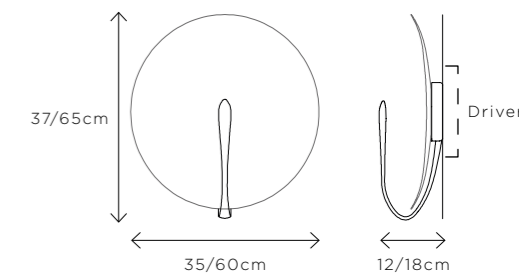

ORE

DIMENSIONS
Ø 35cm (13.8") | Depth 12cm (4.7")
Ø 60cm (23.6") | Depth 18cm (7.1")

WEIGHT
3kg (6.6lbs)
4kg (8.8lbs)

MATERIALS
Satin brass framework
Hand-spun brass plate

FINISH
Bronze gradient patina;
Please note that each piece is hand-
finished and will vary slightly in
patterns and textures.

LEAD TIME
8-10 weeks excl. shipping

ILLUMINATION
Integrated LED (No bulb required)
LED colour temperature 2700K
LED dimmable driver
Output 450mA 4W 500lm
Input 120/240V
50,000 hours rated life

DIMMING
Mains, DALI, 0-10V or 1-10V

WALL MOUNTED
Driver to be integrated into wall.
All components supplied.

REGION
CE certified;
UL listing available at a surcharge.