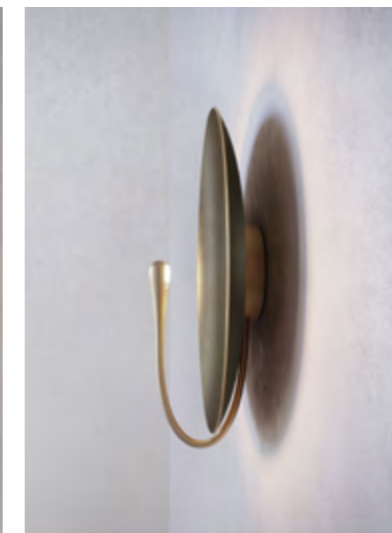

### ORE

**DIMENSIONS**  
 Ø 35cm (13.8") | Depth 12cm (4.7")  
 Ø 60cm (23.6") | Depth 18cm (7.1")

**WEIGHT**  
 3kg (6.6lbs)  
 4kg (8.8lbs)

**MATERIALS**  
 Satin brass framework  
 Hand-spun brass plate