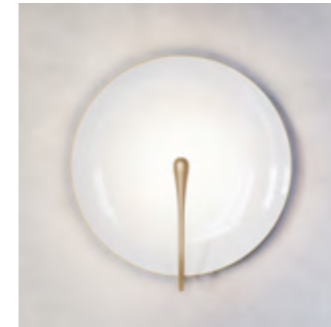

COSMIC COLLECTION

COSMIC WALL

PURION