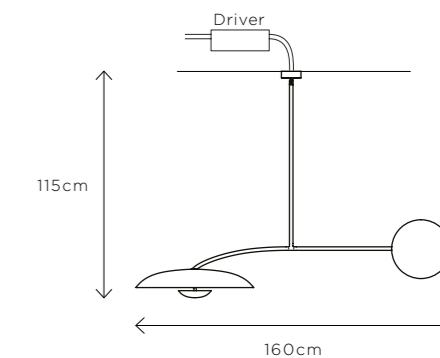

REGION

CE certified;
UL listing available at a surcharge.