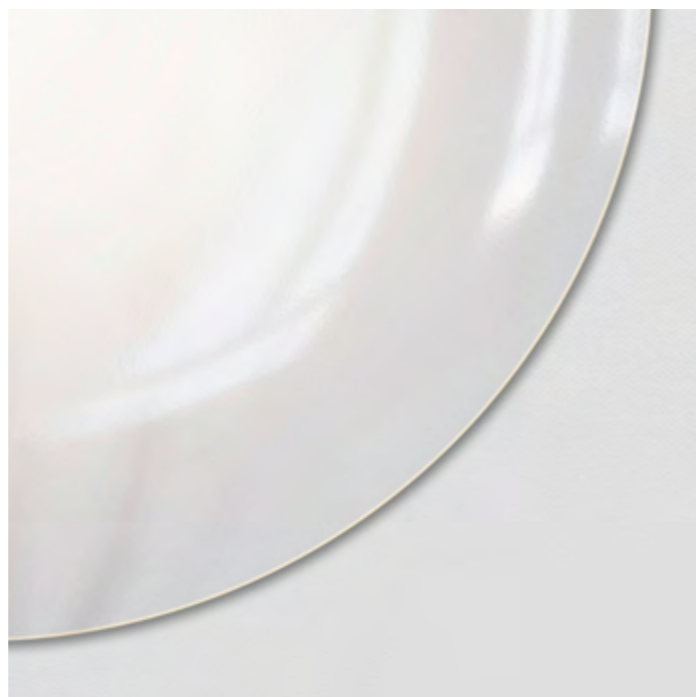

ATELIER OOI

COSMIC COLLECTION

ORBIT SOLO PURION

DIMENSIONS

Width 160cm (63")
Height 115cm (45.3")
Depth 60cm (23.6")

WEIGHT

15kg (33.1lbs)

MATERIALS

Satin brass framework
Hand-spun brass plate

FINISH

Gloss or matt white lacquer;
Please note that each piece is hand-
finished and will vary slightly in
patterns and textures.

LEAD TIME

12-14 weeks excl. shipping

ILLUMINATION

Integrated LED (No bulb required)
LED colour temperature 2700K
LED dimmable driver
Output 700mA 35W 2300lm
Input 120/240V
50,000 hours rated life

DIMMING

Mains, DALI, 0-10V or 1-10V

CEILING MOUNTED

Driver to be integrated into ceiling.
All components supplied.

REGION

CE certified;
UL listing available at a surcharge.