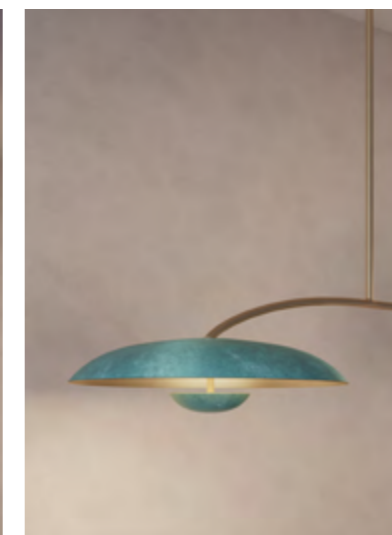

ATELIER
OOI

COSMIC COLLECTION