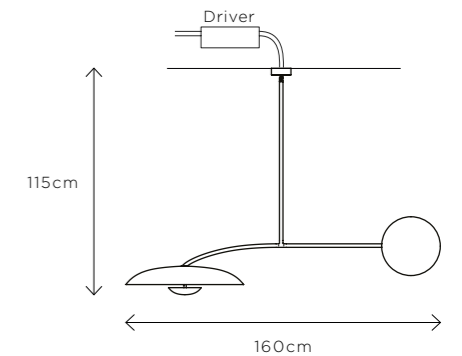

ATELIER
OOI

COSMIC COLLECTION

ORBIT SOLO ORE

DIMENSIONS

Width 160cm (63")
Height 115cm (45.3")
Depth 60cm (23.6")

WEIGHT

15kg (33.1lbs)

MATERIALS

Driver to be integrated into ceiling.
All components supplied.

REGION

CE certified;
UL listing available at a surcharge.

ATELIER
001

COSMIC COLLECTION

ORBIT SOLO REGOLITH

DIMENSIONS

Width 160cm (63")
Height 115cm (45.3")
Depth 60cm (23.6")

Width 160cm (63")
Height 115cm (45.3")
Depth 60cm (23.6")

WEIGHT

15kg (33.1lbs)

MATERIALS

Satin brass framework
Hand-spun brass plate

FINISH

Gloss or matt white lacquer;
Please note that each piece is hand-
finished and will vary slightly in
patterns and textures.

Width 160cm (63")
Height 115cm (45.3")
Depth 60cm (23.6")

WEIGHT

15kg (33.1lbs)

MATERIALS

Satin brass framework
Hand-spun brass plate

FINISH

Rust patina;
Please note that each piece is hand-finished and will vary slightly in patterns and textures.