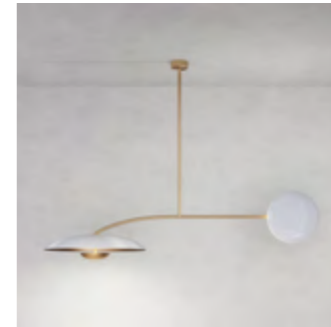

ATELIER
001

COSMIC COLLECTION

ORBIT SOLO PENDANT

PURION