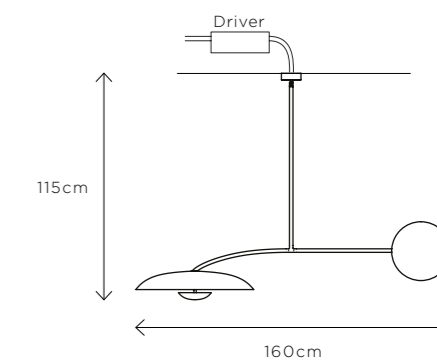

REGION

CE certified;
UL listing available at a surcharge.