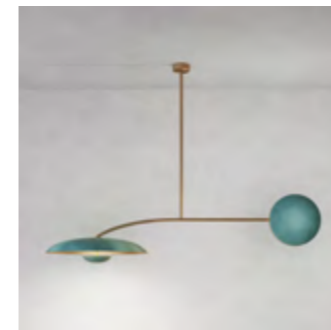

ATELIER
OOI

COSMIC COLLECTION

ORBIT SOLO ORE

DIMENSIONS

Width 160cm (63")
Height 115cm (45.3")
Depth 60cm (23.6")

WEIGHT

15kg (33.1lbs)

MATERIALS

Satin brass framework
Hand-spun brass plate

FINISH

Bronze patina gradient;
Please note that each piece is hand-finished and will vary slightly in patterns and textures.

LEAD TIME

12-14 weeks excl. shipping