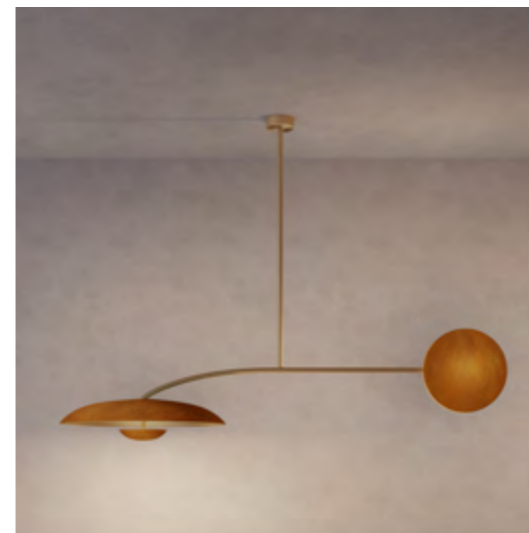

ATELIER 001

COSMIC COLLECTION