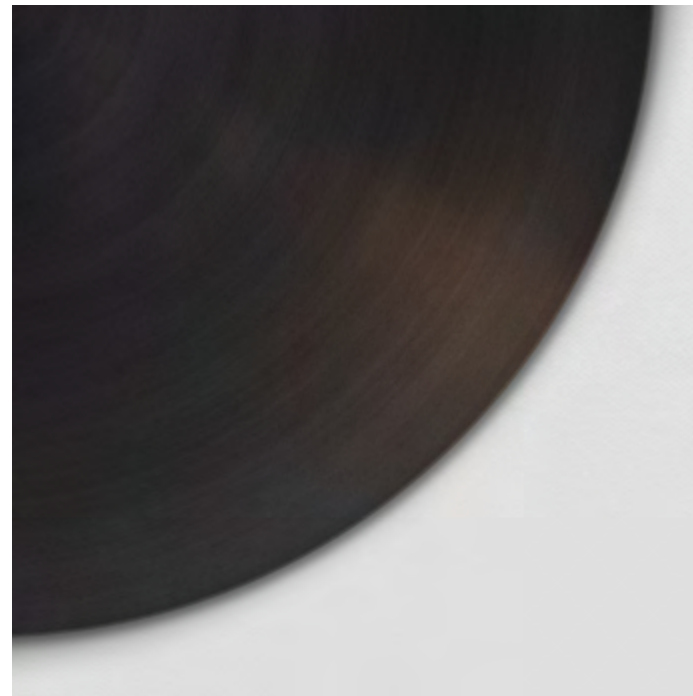

ATELIER
OOI

COSMIC COLLECTION

REGOLITH CHANDELIER XL

DIMENSIONS

Ø 70cm (27.5") | Height 85cm (33.5")
Ø 100cm (39.4") | Height 108cm (42.5")

WEIGHT

35kg (44.2lbs)
40kg (88.2lbs)

MATERIALS

Satin brass framework
Hand-spun brass plate

FINISH

Dark bronze patina;
Please note that each piece is hand-finished and will vary slightly in patterns and textures.

LEAD TIME

10-12 weeks excl. shipping

ILLUMINATION

Integrated LED (No bulb required)
LED colour temperature 2700K
LED dimmable driver
Output 700mA 90W 4500lm
Input 120/240V
50,000 hours rated life

DIMMING

Mains, DALI, 0-10V or 1-10V

CEILING MOUNTED

Driver to be integrated into ceiling.
Suspension cable 300cm (118") to be cut to size.

REGION

CE certified;
UL listing available at a surcharge.