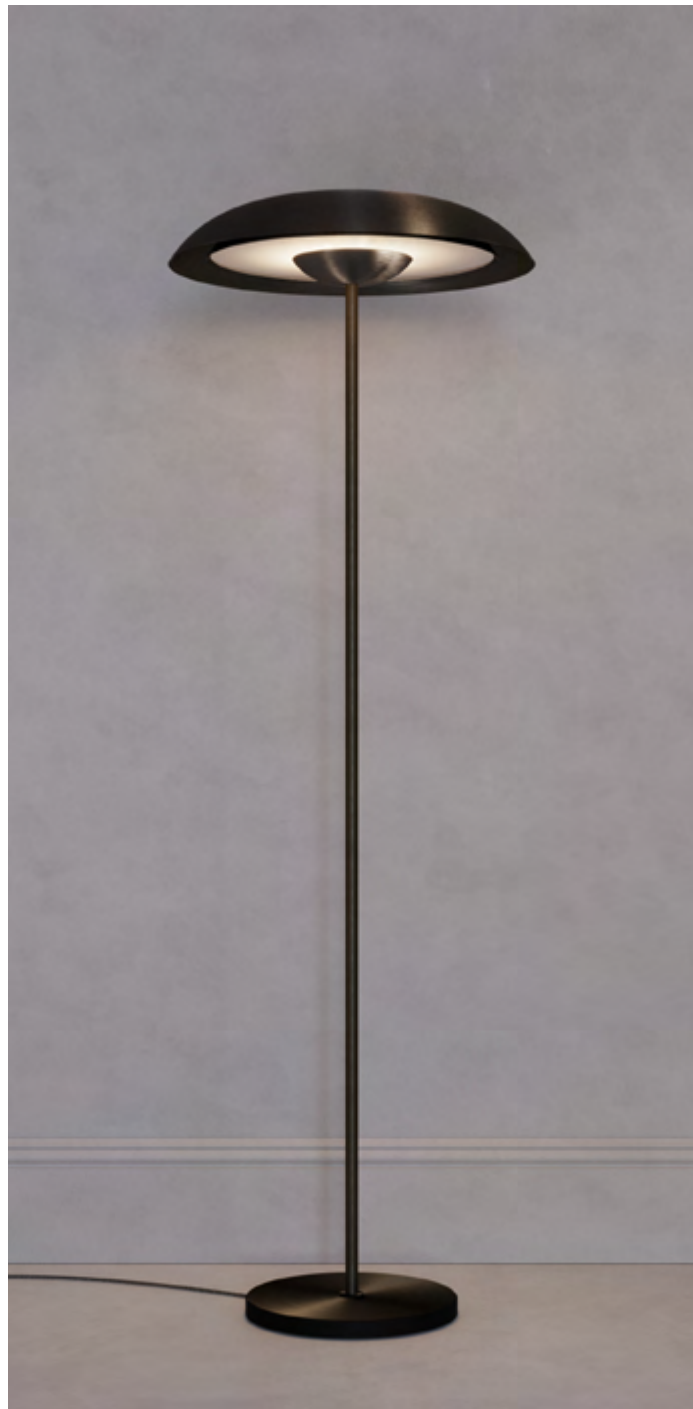

ATELIER
001

COSMIC COLLECTION

SOLSTICE NOIR X

DIMENSIONS

Ø 50cm (19.7") | Height 150cm (59.1")

WEIGHT

9kg (19.8lbs)

MATERIALS

Dark bronze framework
Hand-spun brass plate

FINISH

Dark bronze patina;
Please note that each piece is hand-
finished and will vary slightly in
patterns and textures.

LEAD TIME

12-14 weeks excl. shipping

ILLUMINATION

Integrated LED (No bulb required)
LED colour temperature 3000K
LED mains dimmable
Output 350mA 16W 1500lm
Input 120/240V
50,000 hours rated life

SWITCH

Plug with dimmer switch.

REGION

CE certified;
UL listing available at a surcharge.