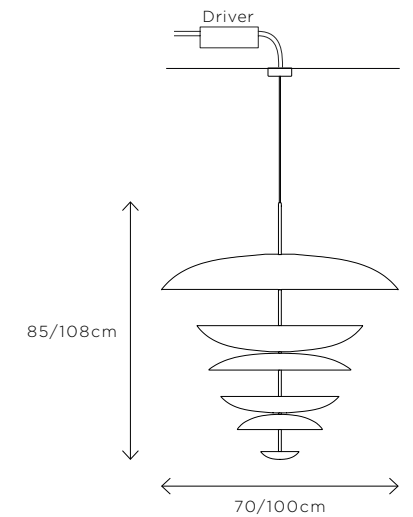

REGION

CE certified;
UL listing available at a surcharge.