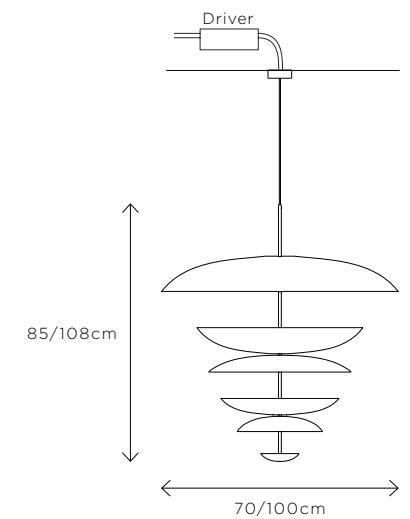

REGION

CE certified;
UL listing available at a surcharge.