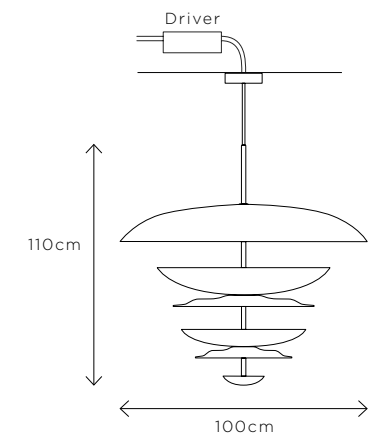

ATELIER
OOI

COSMIC COLLECTION

CAROUSEL REGOLITH CHANDELIER

DIMENSIONS
Ø 100cm (39.4")
Height 110cm (43.3")

WEIGHT
40kg (88.2lbs)

MATERIALS
Dark bronze framework
Hand-spun brass plate
Hand-blown glass plate

FINISH
Dark bronze patina
Rust patina
Smoke grey to clear gradient

LEAD TIME
14-16 weeks excl. shipping

ILLUMINATION
Integrated LED (No bulb required)
LED colour temperature 2700K
LED dimmable driver
Output 700mA 90W 4500lm
Input 120/240V
50,000 hours rated life

DIMMING
Mains, DALI, 0-10V or 1-10V

CEILING MOUNTED
Driver to be integrated into ceiling.
Suspension cable 300cm (118") to be cut to size.

REGION
CE certified;
UL listing available at a surcharge.