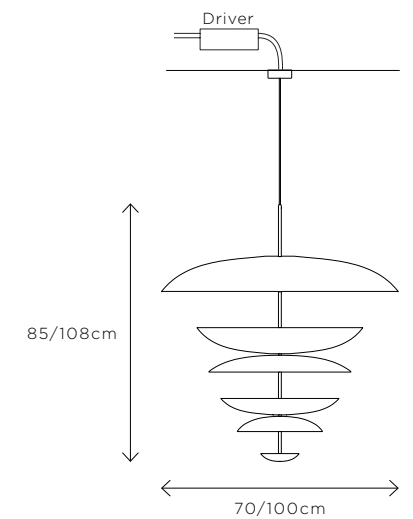

ATELIER  
OOI

COSMIC COLLECTION

ORE CHANDELIER XL

DIMENSIONS

Ø 70cm (27.5") | Height 85cm (33.5")  
Ø 100cm (39.4") | Height 108cm (42.5")

WEIGHT

35kg (44.2lbs)  
40kg (88.2lbs)

MATERIALS