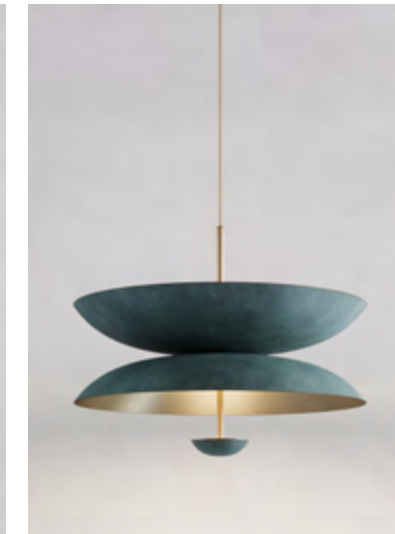

ATELIER
OOI

COSMIC COLLECTION