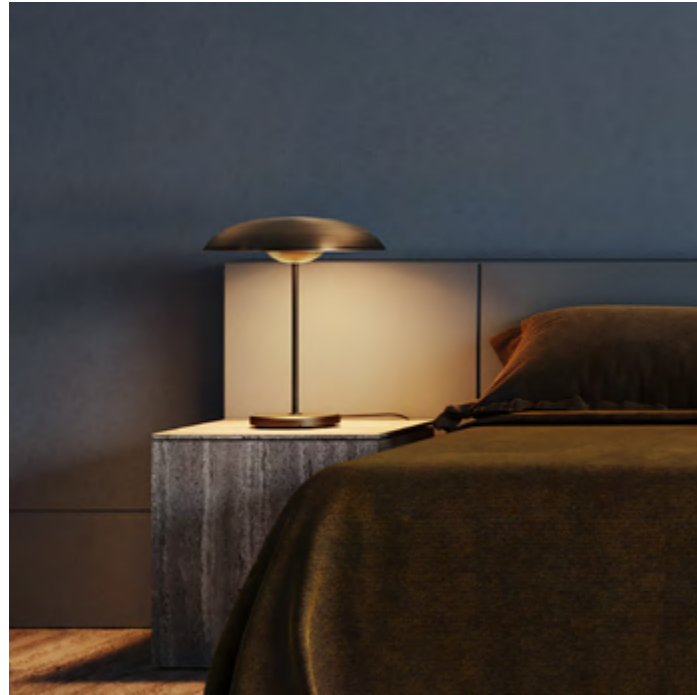

ATELIER 001

COSMIC COLLECTION

SOLSTICE ORE

DIMENSIONS
Ø 40cm (15.7") | Height 47cm (18.5")

WEIGHT
6kg (13.2lbs)

MATERIALS
Satin brass framework
Hand-spun brass plate

FINISH
Bronze patina gradient;
Please note that each piece is hand-
finished and will vary slightly in
patterns and textures.

LEAD TIME
12-14 weeks excl. shipping

ILLUMINATION
Integrated LED (No bulb required)
LED colour temperature 3000K
LED mains dimmable
Output 350mA 16W 1500lm
Input 120/240V
50,000 hours rated life

SWITCH
Plug with dimmer switch.

REGION
CE certified;
UL listing available at a surcharge.