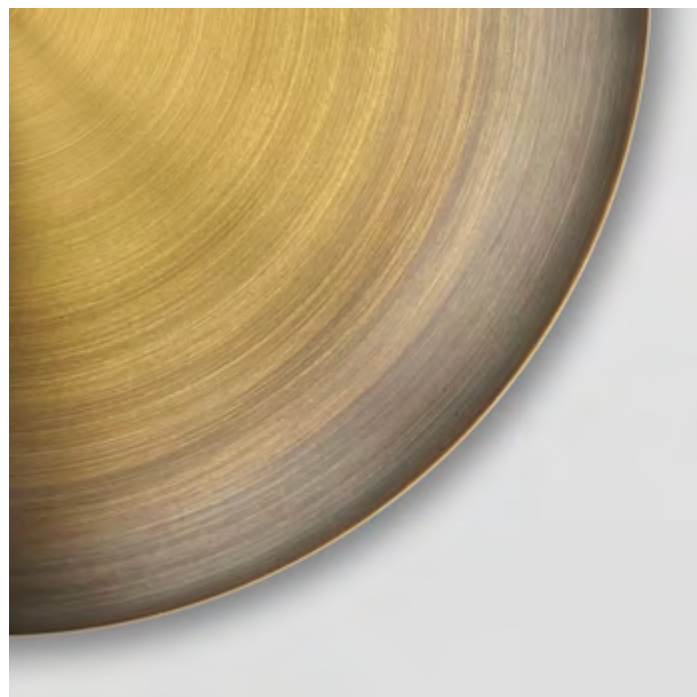

ATELIER
001

COSMIC COLLECTION

SOLSTICE ORE X

DIMENSIONS
Ø 50cm (19.7") | Height 150cm (59.1")

WEIGHT
9kg (19.8lbs)

MATERIALS
Satin brass framework
Hand-spun brass plate

FINISH
Bronze patina gradient;
Please note that each piece is hand-
finished and will vary slightly in
patterns and textures.

LEAD TIME
12-14 weeks excl. shipping

ILLUMINATION
Integrated LED (No bulb required)
LED colour temperature 3000K
LED mains dimmable
Output 350mA 16W 1500lm
Input 120/240V
50,000 hours rated life

SWTICH
Plug with dimmer switch.

REGION
CE certified;
UL listing available at a surcharge.