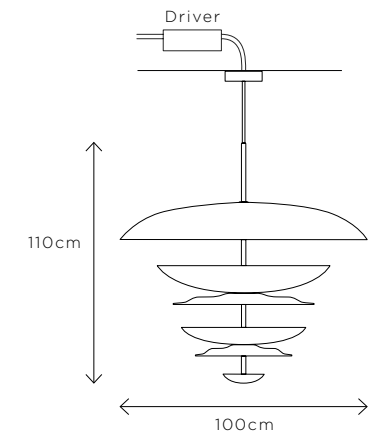

ATELIER
OOI

COSMIC COLLECTION

CAROUSEL OXIDIUM CHANDELIER

DIMENSIONS
Ø 100cm (39.4")
Height 110cm (43.3")

WEIGHT
40kg (88.2lbs)

MATERIALS
Satin brass framework
Hand-spun brass plate
Hand-blown glass plate

FINISH
Oxidised brass patina
Verdigris patina
Jade green to clear gradient

LEAD TIME
14-16 weeks excl. shipping

ILLUMINATION
Integrated LED (No bulb required)
LED colour temperature 2700K
LED dimmable driver
Output 700mA 90W 4500lm
Input 120/240V
50,000 hours rated life

DIMMING
Mains, DALI, 0-10V or 1-10V

CEILING MOUNTED
Driver to be integrated into ceiling.
Suspension cable 300cm (118") to be cut to size.

REGION
CE certified;
UL listing available at a surcharge.