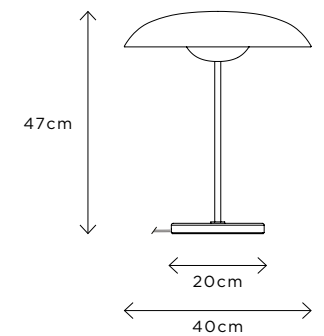

SOLSTICE NOIR

DIMENSIONS
Ø 40cm (15.7") | Height 47cm (18.5")

WEIGHT
6kg (13.2lbs)

MATERIALS
Dark bronze framework
Hand-spun brass plate

FINISH
Dark bronze patina;
Please note that each piece is hand-finished and will vary slightly in patterns and textures.

LEAD TIME
12-14 weeks excl. shipping

ILLUMINATION
Integrated LED (No bulb required)
LED colour temperature 3000K
LED mains dimmable
Output 350mA 16W 1500lm
Input 120/240V
50,000 hours rated life

SWITCH
Plug with dimmer switch.

REGION
CE certified;
UL listing available at a surcharge.