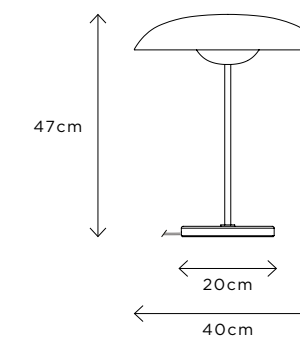

SOLSTICE AURUM

DIMENSIONS
Ø 40cm (15.7") | Height 47cm (18.5")

WEIGHT
6kg (13.2lbs)

MATERIALS
High polished brass framework
Hand-spun brass plate

FINISH
High polished brass;
Please note that each piece is hand-
finished and will vary slightly in
patterns and textures.

LEAD TIME
12-14 weeks excl. shipping

ILLUMINATION
Integrated LED (No bulb required)
LED colour temperature 3000K
LED mains dimmable
Output 350mA 16W 1500lm
Input 120/240V
50,000 hours rated life

SWITCH
Plug with dimmer switch.

REGION
CE certified;
UL listing available at a surcharge.