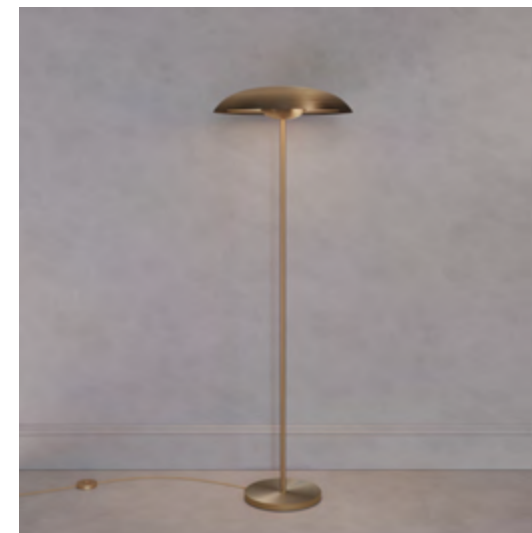

ATELIER
001

COSMIC COLLECTION