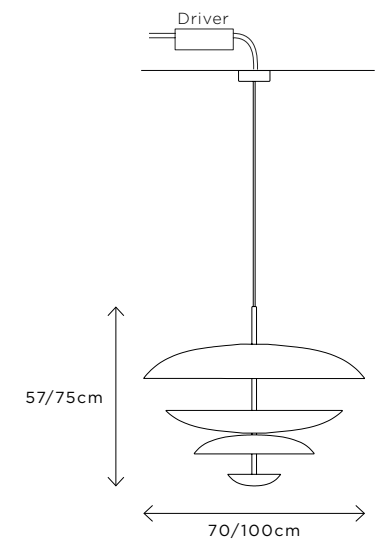

REGION

CE certified;
UL listing available at a surcharge.