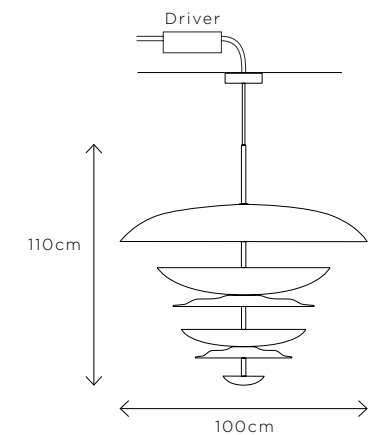

ATELIER
OOI

COSMIC COLLECTION

CAROUSEL PURION CHANDELIER

DIMENSIONS
Ø 100cm (39.4")
Height 110cm (43.3")

WEIGHT
40kg (88.2lbs)

MATERIALS
Satin brass framework
Hand-spun brass plate
Hand-blown glass plate

FINISH
Gloss white lacquer
Oxidised patina
High polished brass
White to clear gradient

LEAD TIME
14-16 weeks excl. shipping

ILLUMINATION
Integrated LED (No bulb required)
LED colour temperature 2700K
LED dimmable driver
Output 700mA 90W 4500lm
Input 120/240V
50,000 hours rated life

DIMMING
Mains, DALI, 0-10V or 1-10V

CEILING MOUNTED
Driver to be integrated into ceiling.
Suspension cable 300cm (118") to be cut to size.

REGION
CE certified;
UL listing available at a surcharge.