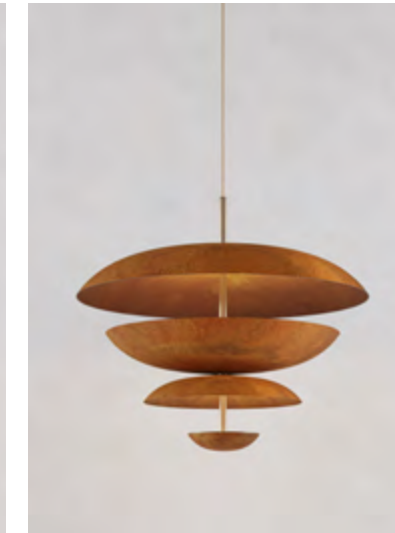

#### REGION

CE certified;  
UL listing available at a surcharge.

ATELIER  
OOI

COSMIC COLLECTION

RUST CHANDELIER

DIMENSIONS

Ø 70cm (27.5") | Height 57cm (22.4")  
Ø 100cm (39.4") | Height 75cm (29.5")

WEIGHT

15kg (33.1lbs)  
25kg (55.1lbs)

MATERIALS

Satin brass framework  
Hand-spun brass plate

FINISH

Rust patina;  
Please note that each piece is hand-finished and will vary slightly in patterns and textures.

LEAD TIME