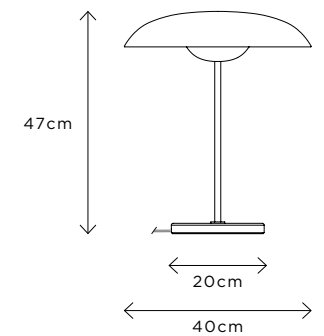

SOLSTICE ORE

DIMENSIONS
Ø 40cm (15.7") | Height 47cm (18.5")

WEIGHT
6kg (13.2lbs)

MATERIALS
Satin brass framework
Hand-spun brass plate

FINISH
Bronze patina gradient;
Please note that each piece is hand-
finished and will vary slightly in
patterns and textures.

LEAD TIME
12-14 weeks excl. shipping

ILLUMINATION
Integrated LED (No bulb required)
LED colour temperature 3000K
LED mains dimmable
Output 350mA 16W 1500lm
Input 120/240V
50,000 hours rated life

SWITCH
Plug with dimmer switch.

REGION
CE certified;
UL listing available at a surcharge.