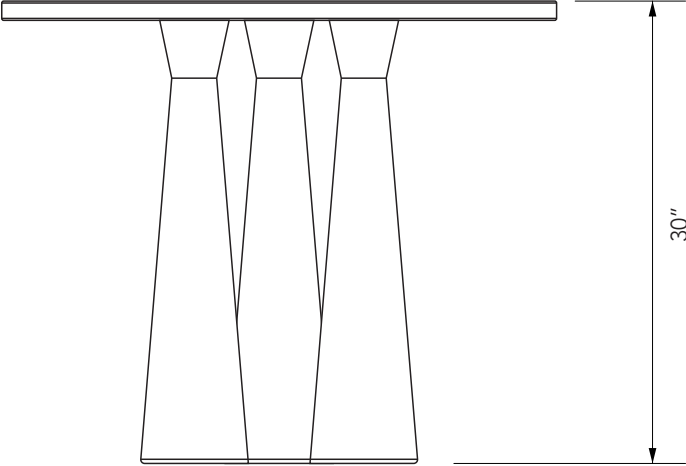

# Pillar Dining Table

Top View

Side View

NATURAL  
CLEAR  
COAT

BROWN  
STAIN

WARM  
BLACK  
STAIN