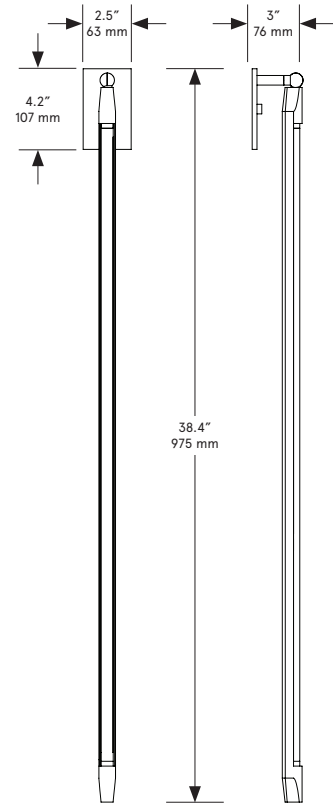

# BE C BRITAIN

SHY Sconce 1'

SHY Sconce 2'

SHY Sconce 3'

### *Dimensions*

Indicated in the drawings above

### *Weight*

1': 2.8 lb / 1.3 kg  
2': 3 lb / 1.4 kg  
3': 3.5 lb / 1.6 kg

### *Backplate*

Remote: 2.5 x 4.2 inch / 63 x 107 mm in matching metal finish  
Local: 3 x 12.5 inch (76 x 317 mm) in matching metal finish at additional cost