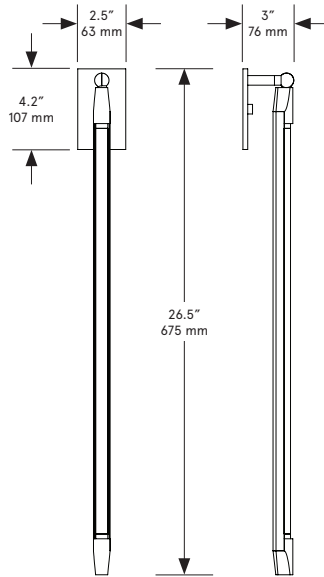

# BE C BRITAIN

SHY Sconce 1'

SHY Sconce 2'

SHY Sconce 3'

### *Dimensions*

Indicated in the drawings above

### *Weight*

1': 2.8 lb / 1.3 kg  
2': 3 lb / 1.4 kg  
3': 3.5 lb / 1.6 kg

### *Backplate*

Remote: 2.5 x 4.2 inch / 63 x 107 mm in matching metal finish  
Local: 3 x 12.5 inch (76 x 317 mm) in matching metal finish at additional cost