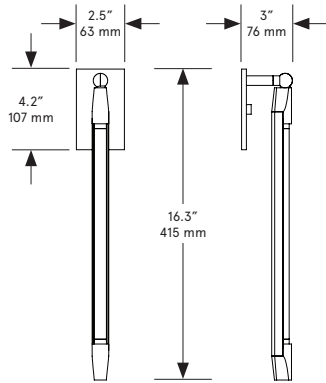

# BE C BRITAIN

SHY Sconce 1'

SHY Sconce 2'

SHY Sconce 3'

### *Dimensions*

Indicated in the drawings above

### *Weight*

1': 2.8 lb / 1.3 kg  
2': 3 lb / 1.4 kg  
3': 3.5 lb / 1.6 kg

### *Backplate*

Remote: 2.5 x 4.2 inch / 63 x 107 mm in matching metal finish  
Local: 3 x 12.5 inch (76 x 317 mm) in matching metal finish at additional cost