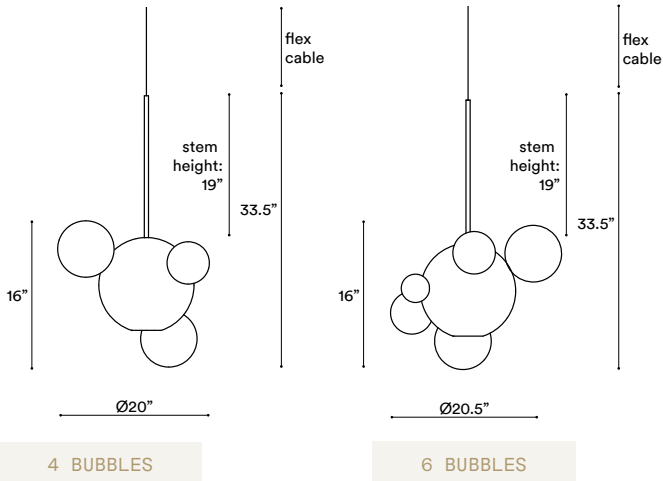

Bolle Frosted Pendant

BFPE

 IP20

Materials

Hand blown frosted borosilicate glass and hand finished or electroplated brass.

Weight incl. canopy

~4.5 lbs

Power Input

110-120V 50-60Hz

Light Source (not included)

E26 Lightbulb, maximum 57W

BOLLE FROSTED PENDANT WITH 4 BUBBLES

CONFIGURATION

STEP 1 - CHOOSE YOUR SIZE

SIZE (UNIT: IN)

STEP 2 - CHOOSE YOUR METAL FINISH

METAL FINISH

STEP 3 - CHOOSE YOUR SUSPENSION TYPE

SUSPENSION TYPE

	<p>Black Fabric Flex Cable</p> <p>Drop height adjustable on site:</p> <div style="margin-top: 10px;"> <p style="text-align: center; border: 1px solid #ccc; padding: 2px 10px;">157"</p> <p style="text-align: center; border: 1px solid #ccc; padding: 2px 10px;">393"</p> </div>		<p>White Fabric Flex Cable</p> <p>Drop height adjustable on site:</p> <div style="margin-top: 10px;"> <p style="text-align: center; border: 1px solid #ccc; padding: 2px 10px;">157"</p> <p style="text-align: center; border: 1px solid #ccc; padding: 2px 10px;">393"</p> </div>
			<p>Metal tube</p> <p>Specify your Drop height in inches to our sales team. No cable showing. Not adjustable on site. Min. Drop H.: 22"</p> <div style="margin-top: 10px; text-align: center;"> <p style="border: 1px solid #ccc; padding: 2px 10px;">MADE TO ORDER</p> </div>

+ Single canopy.

Ø5.5" X H1.5"

*Custom Canopy Colour
(RAL Classic) available on request

Brushed Brass

Brass hand finished with horizontal brushing. Protected with a semi-gloss transparent coating.

Brushed Bronze