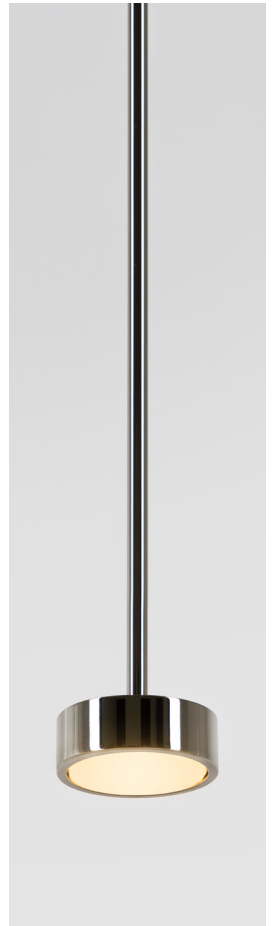

Brushed Brass

Brass hand finished with horizontal brushing. Protected with a semi-gloss transparent coating.

Brushed Bronze

Brass with accelerated aging to become a bronze finish. Hand finished with horizontal brushing. Protected with a semi-matt transparent coating.

Blackened Brass

Brass with accelerated aging to become an extra dark chocolate finish. Hand finished with horizontal brushing. Protected with a semi-matt transparent coating.

Brushed Nickel

Electroplated nickel over Brass with horizontal brushing. Protected with a semi-gloss transparent coating.

Polished Nickel

Electroplated Nickel over polished brass. Protected with a semi-gloss transparent coating.

Custom Finish

Our products can be customized with most metal finishes, please check with our design advisors if you have any particular requirement.

Please advise if our products are to be installed close to air conditioning vents or in windy or salty air conditions.